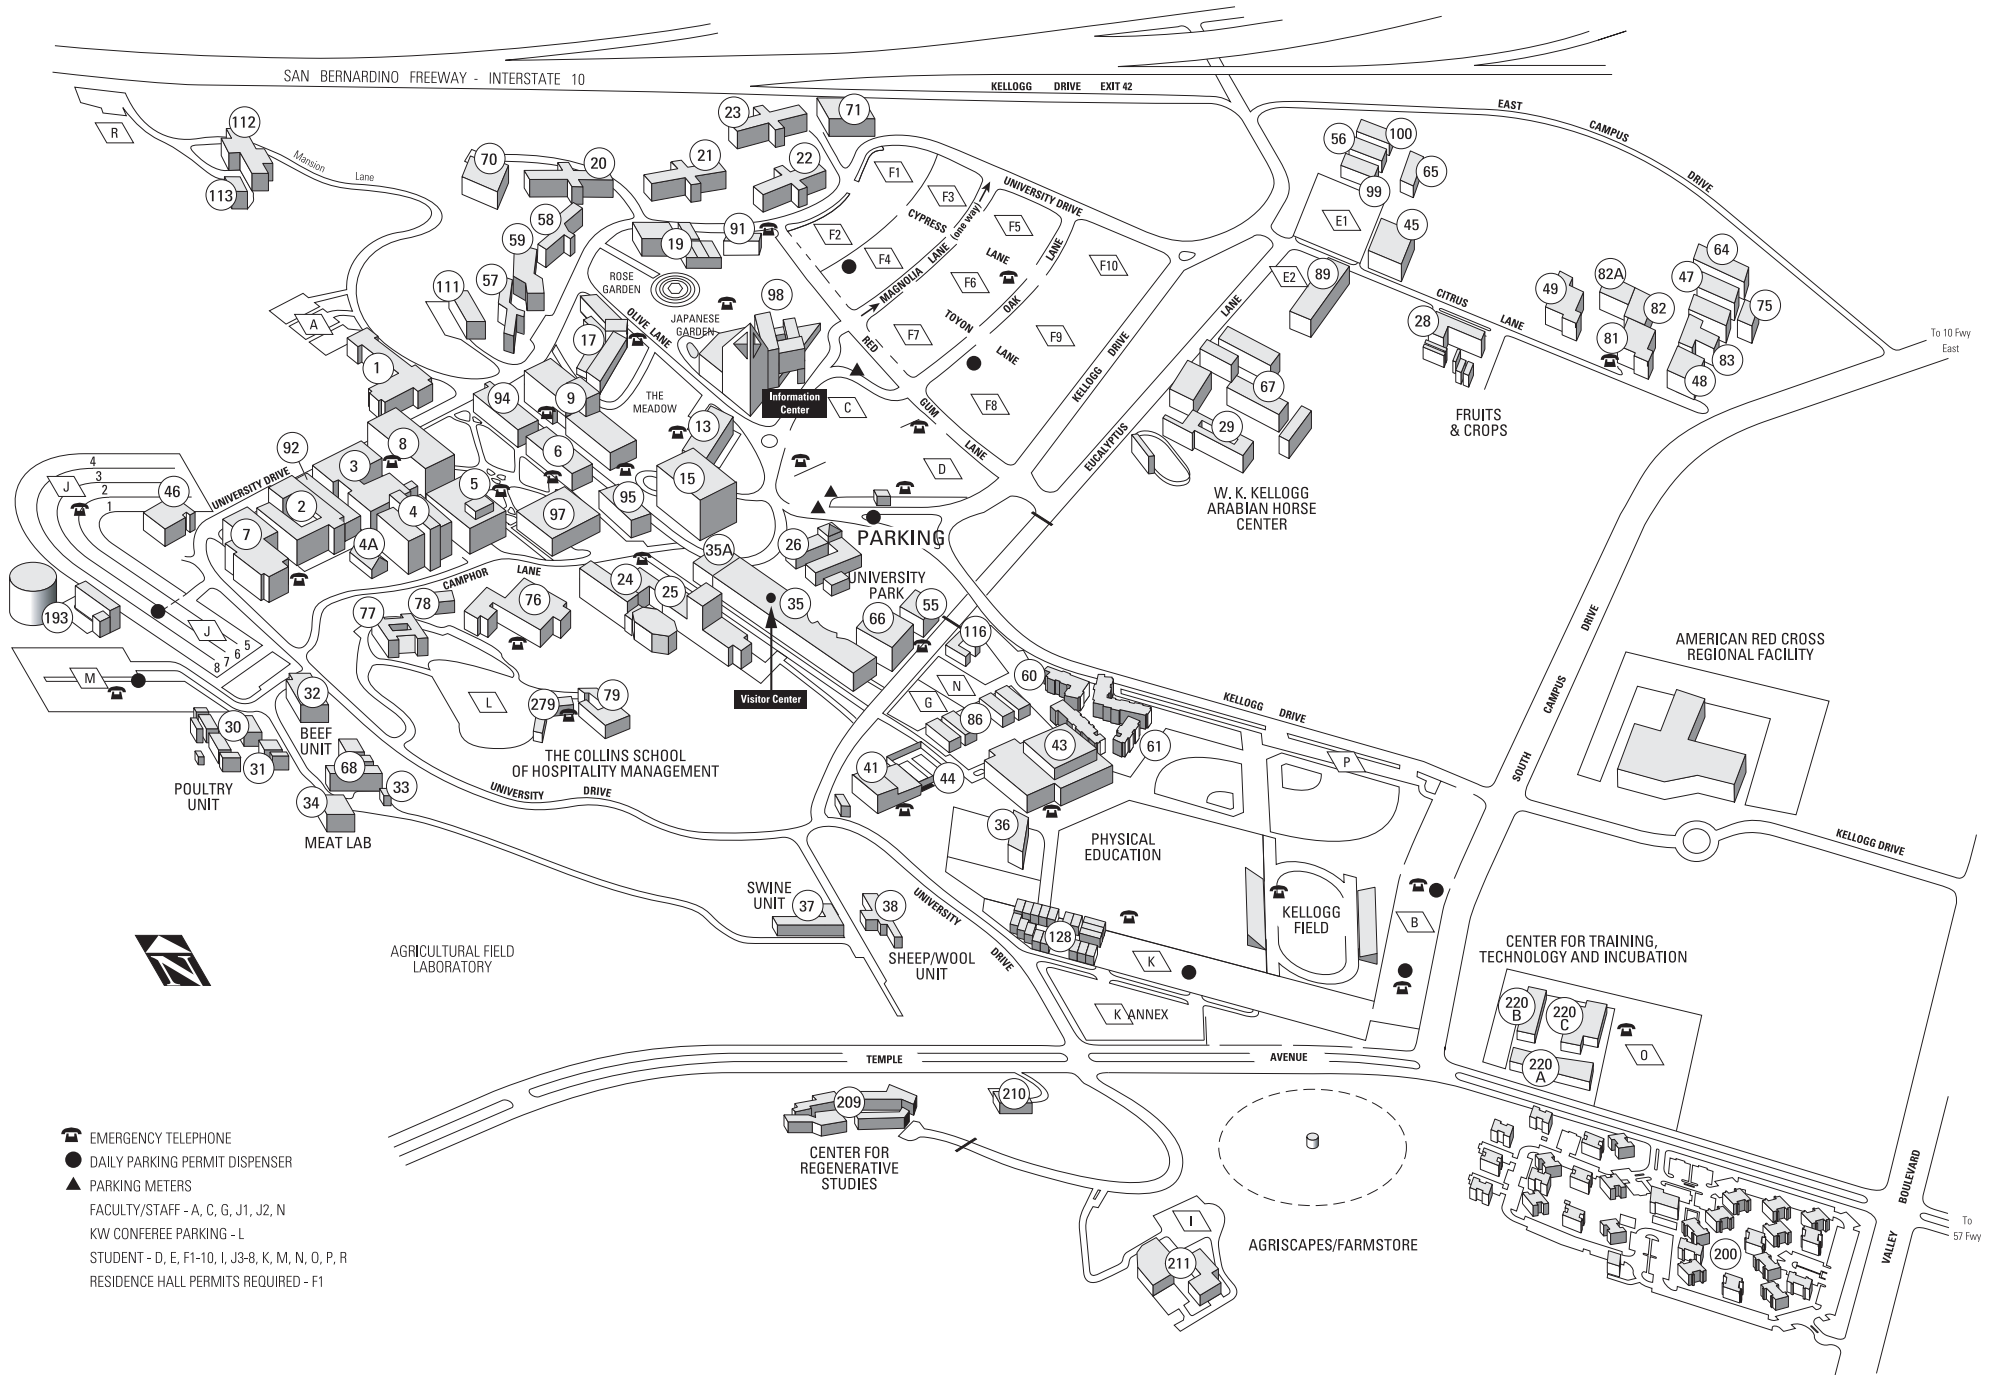

BUILDING N um

NUMERICAL LISTING

Num	BUILDING	Locator	57	Residence Hall, Palmitas	C-5
1	Building One	D-4	Num	BUILDING	Locator
2	College of Agriculture	E-3	58	Residence Hall, Cedritos	B-5
3	Science Laboratory	E-4	59	La Cienega Center	C-5
4	Biotechnology Building	E-4	60	Residence Suites	G-10
4A	BioTrek Learning Center	E-4	61	Residence Suites	G-10
5	College of Letters, Arts & Social Sciences	E-5	64	Rose Float Laboratory	C-15
6	College of Business Administration	D-5	65	Pesticide Building	B-13
7	College of Environmental Design	E-3	66	Bronco Bookstore	F-8
8	College of Science	D-4	67	Equine Research Facility	D-11
9	College of Engineering	D-5	70	Los Olivos Commons	B-5
13	Art Department/Engineering Annex	E-6	71	Recreation/Maintenance	B-8
13	LRG; ASI Tutoring; McNair Scholars	D-7	75	Procurement/Receiving	C16
15	Library	D-7	76	Kellogg West Education/Dining	F-5
17	Engineering Laboratories	E-6	77	Kellogg West Main Lodge	F-4
19	Ornamental Horticulture Unit	C-6	78	Kellogg West Addition	F-4
20	Residence Hall, Encinitas	C-6	79, 79A,79B	Collins School of Hospitality Management	G-6
21	Residence Hall, Montecito	B-6	81	Facilities Management	C-14
22	Residence Hall, Alamitos	B-7	82	Facilities Management Warehouse	C-15
23	Residence Hall, Aliso	B-7	82A	Carpenter Shop	C-14
24	Music	F-6	93	Auto Shop	C-15
25	Drama/Theatre	F-6	86	Temporary Classrooms	G-9
26	Union Plaza	F-7	89	Interim Design Center	C-12
28	Fruit/Crops Unit	E-7	91	Police and Parking Services	C-7
29	W.K. Kellogg Arabian Horse Center	D-11	92	Laboratory Facility	E-3
30	Agriculture Unit	G-3	94	University Office Building	D-5
31	Poultry Unit/Poultry Houses	G-3	95	Cultural Centers	E-6
32	Beef Unit/Feed Shed	G-3	97	Campus Center	E-5
33	Feedmill	G-4	98	Classroom/Laboratory/ Administration	D-7
34	Meat Laboratory	G-3	99	Storage Building	B-12
35	*Bronco Student Center	F-7	100	Storage Building	B-12
35A	W.Keith and Janet Kellogg University Art Gallery	E-7	111	Manor House	C-4
36	Handball Courts	H-9	112	Kellogg House Pomona	B-3
37	Swine Unit/Shelters	H-7	113	Guest House	B-3
38	Sheep/Wool Unit	H-8	116	Child Care Center	F-9
41	Darlene May Gymnasium	G-8	128	I Poly High School	J10
43	Kellogg Gymnasium	G-10	193	Chilled Water Center Plant	F-1
44	Swimming Pool	G-9	200	University Village	L-15
45	Agricultural Engineering	C-3	209	Center for Regenerative Studies	K-9
46	Health Services	E-2	210	LandLab Information Center	K-9
47	Agricultural Engineering Tractor Shop	C-15	211	Agriscapes/Farm Store	L-11
48	Custodial Offices	D-15	220A, 220B	Center for Training, Technology and Incubation	J-14 J-14
49	Training Center	C-14	220C	Kellogg Field	H-12
55	Foundation Administration Offices	F-8			
56	Storage Building	B-12			

Faculty/Staff: A (C-3), C (D-8), G (G-8), J1-2 (E-1), N (F-9)
Kellogg West: L (G-5)

Updated: 9/05

Parking Lots:

Visitor: D (E-8)

Students: B (H-13), D (E-9), E (C-12), F1-10 (C-9), J3-8 (E-1), K (J-10), M (F-1), N (F-9), P (G-12), R (B-1)

CALIFORNIA STATE POLYTECHNIC UNIVERSITY, POMONA

MAIN CAMPUS