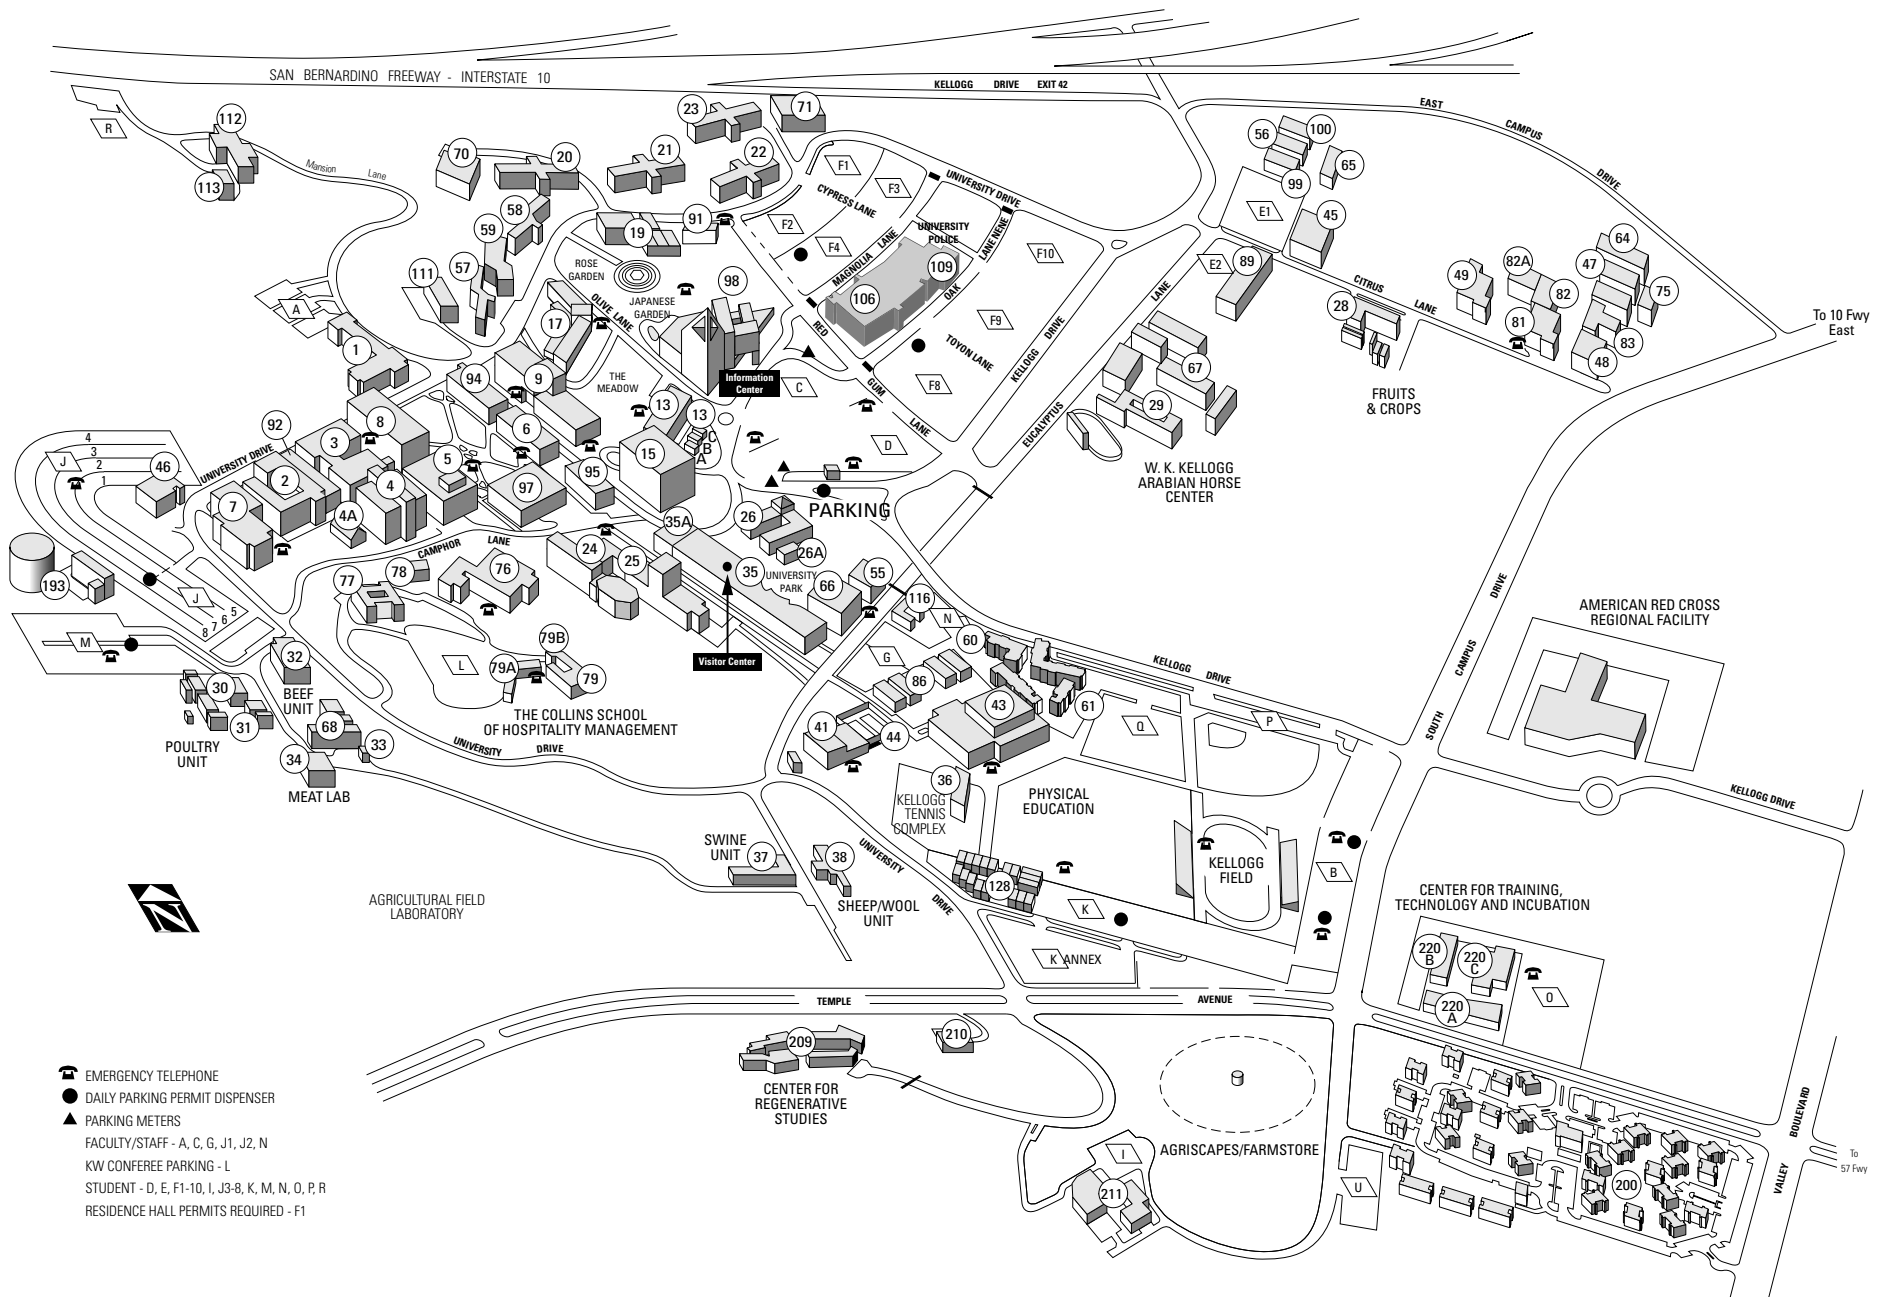

Parking Lots:

Visitor: D (E-8)

Students: B (H-13), D (E-9), E (C-12), F1-10 (C-9), J3-8 (E-1), K (J-10), M (F-1), N (F-9), P (G-12), R (B-1)

NUMERICAL LISTING

Num	BUILDING	Locator	Num	BUILDING	Locator
1	Building One	D-4	58	Residence Hall, Cedritos	B-5
2	College of Agriculture	E-3	59	La Cienega Center	C-5
3	Science Laboratory	E-4	60	Residence Suites	G-10
4	Biotechnology Building	E-4	61	Residence Suites	G-10
4A	BioTrek Learning Center	E-4	64	Rose Float Laboratory	C-15
5	College of Letters, Arts & Social Sciences	E-5	65	Pesticide Building	B-13
6	College of Business Administration	D-5	66	Bronco Bookstore	F-8
7	College of Environmental Design	E-3	67	Equine Research Facility	D-11
8	College of Science	D-4	70	Los Olivos Commons	B-5
9	College of Engineering	D-5	71	Recreation/Maintenance	B-8
13	Art Department/Engineering Annex	E-6	75	Procurement/Receiving	C16
13	LRG; ASI Tutoring; McNair Scholars	D-7	76	Kellogg West Education/Dining	F-5
15	Library	D-7	77	Kellogg West Main Lodge	F-4
17	Engineering Laboratories	E-6	78	Kellogg West Addition	F-4
19	Ornamental Horticulture Unit	C-6	79, 79A,79B	Collins School of Hospitality Management	G-6
20	Residence Hall, Encinitas	C-6	81	Facilities Management	C-14
21	Residence Hall, Montecito	B-6	82	Facilities Management Warehouse	C-15
22	Residence Hall, Alamitos	B-7	82A	Carpenter Shop	C-14
23	Residence Hall, Aliso	B-7	93	Auto Shop	C-15
24	Music	F-6	86	English Language Institute	G-9
25	Drama/Theatre	F-6	89	Interim Design Center	C-12
26	Union Plaza	F-7	109	Police and Parking Services	C-9
28	Fruit/Crops Unit	E-7	92	Laboratory Facility	E-3
29	W.K. Kellogg Arabian Horse Center	D-11	94	University Office Building	D-5
30	Agriculture Unit	G-3	95	Cultural Centers	E-6
31	Poultry Unit/Poultry Houses	G-3	97	Campus Center	E-5
32	Beef Unit/Feed Shed	G-3	98	Classroom/Laboratory/ Administration	D-7
33	Feedmill	G-4	99	Storage Building	B-12
34	Meat Laboratory	G-3	100	Storage Building	B-12
35	*Bronco Student Center	F-7	111	Manor House	C-4
35A	W.Keith and Janet Kellogg University Art Gallery	E-7	112	Kellogg House Pomona	B-3
36	Handball Courts/Tennis Complex	H-9	113	Guest House	B-3
37	Swine Unit/Shelters	H-7	116	Child Care Center	F-9
38	Sheep/Wool Unit	H-8	128	I Poly High School	J10
41	Darlene May Gymnasium	G-8	193	Chilled Water Center Plant	F-1
43	Kellogg Gymnasium	G-10	200	University Village	L-15
44	Swimming Pool	G-9	209	Center for Regenerative Studies	K-9
45	Agricultural Engineering	C-3	210	LandLab Information Center	K-9
46	Health Services	E-2	211	Agriscapes/Farm Store	L-11
47	Agricultural Engineering Tractor Shop	C-15	220A, 220B	Center for Training, Technology and Incubation	J-14
48	Custodial Offices	D-15	220C	Kellogg Field	H-12
49	Training Center	C-14			
55	Foundation Administration Offices	F-8			
56	Storage Building	B-12			
57	Residence Hall, Palmitas	C-5			

Faculty/Staff: A (C-3), C (D-8), G (G-8), J1-2 (E-1), N (F-9)

Kellogg West: L (G-5)

Updated: 05/07

CALIFORNIA STATE POLYTECHNIC UNIVERSITY, POMONA
MAIN CAMPUS