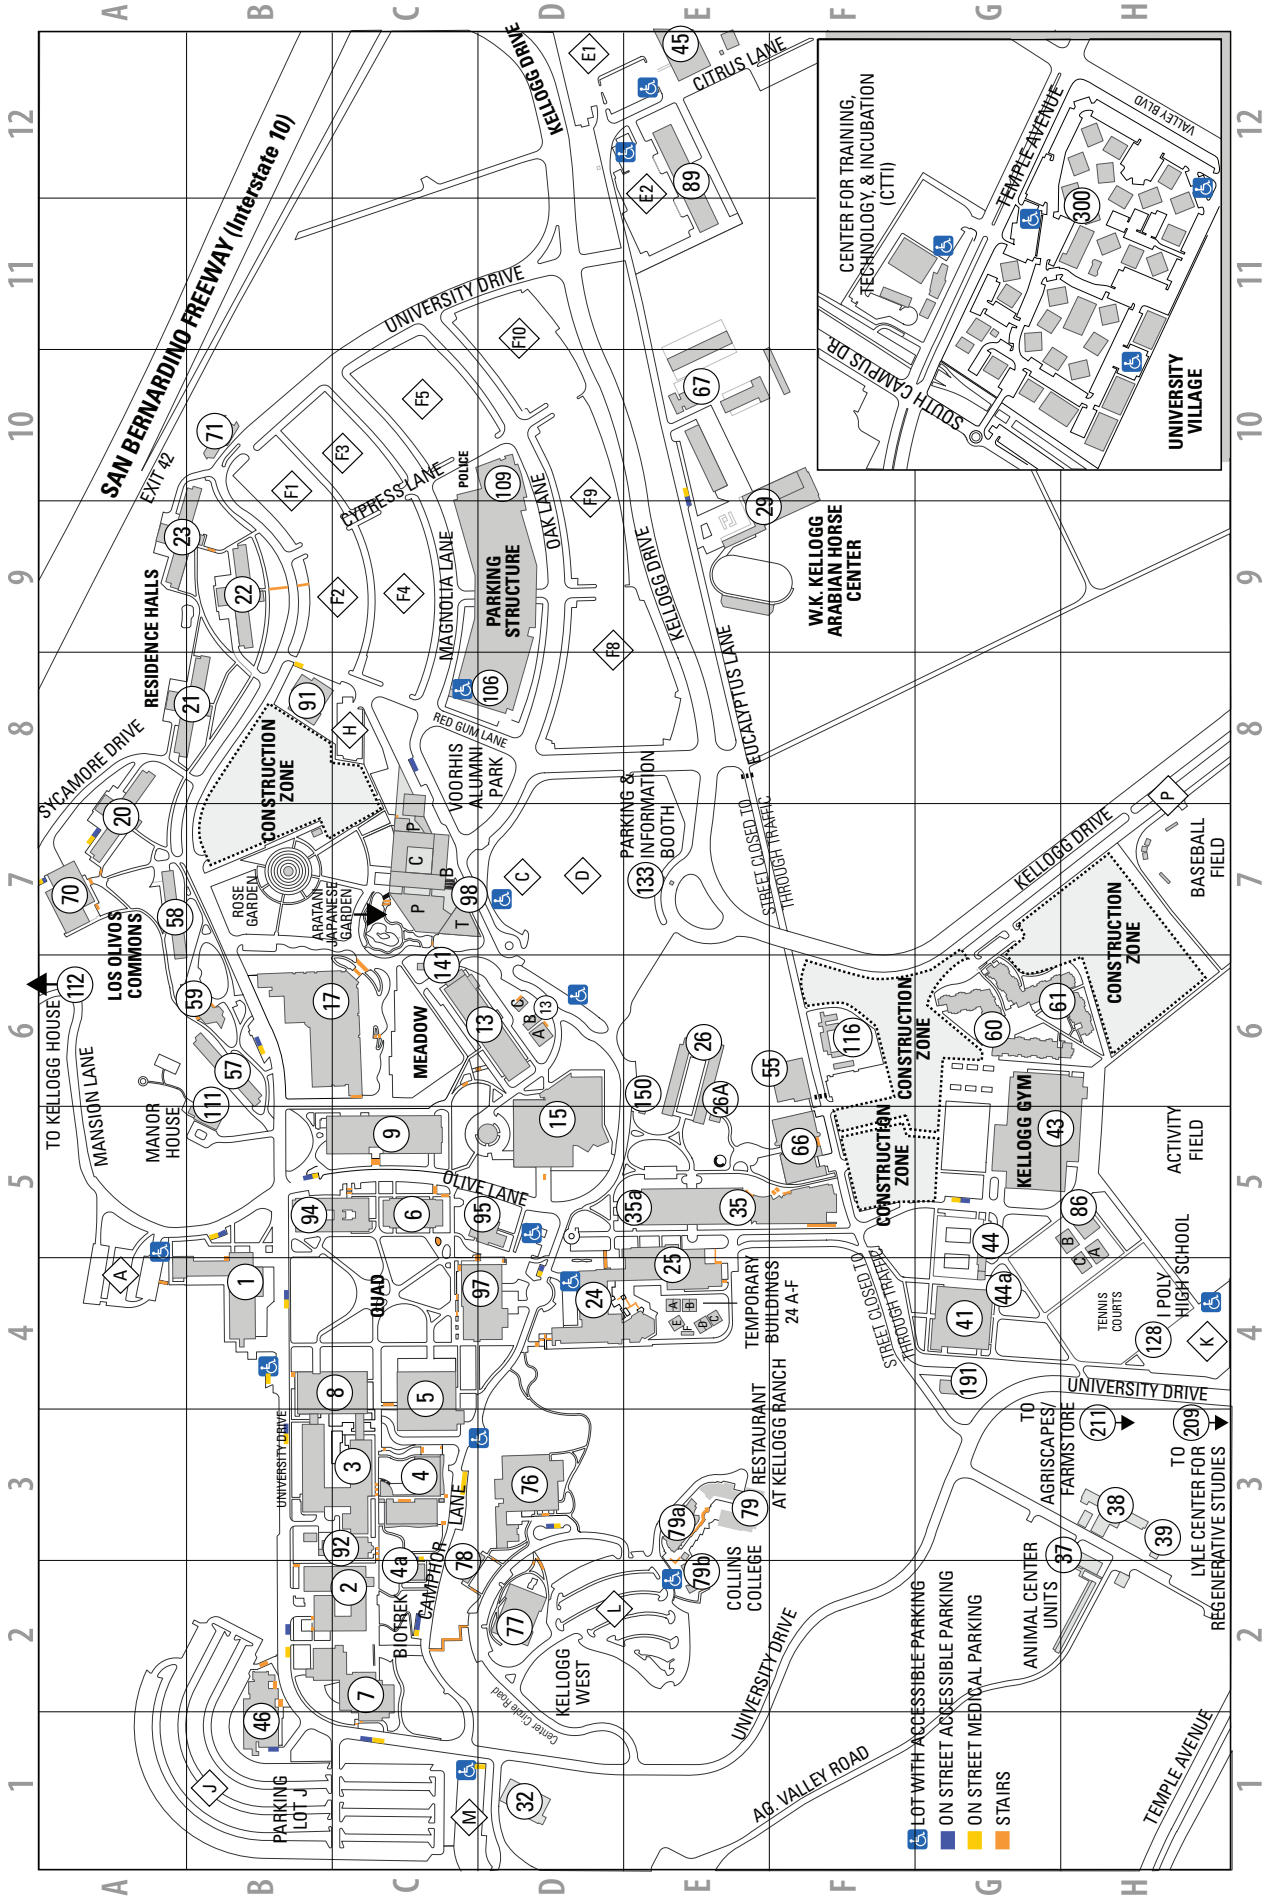

Building Name	Building Number	Locater	Building Name	Building Number	Locater
Agricultural Engineering	45	E-12	Laboratory Facility	92	C-3
Agriscapes and Farmstore	211	H-3 off map	La Cienega Center (University Housing Services)	59	B-6
Art Department / Engineering Annex	13	D-6	Library	15	D-5
Biotechnology Building	4	C-3	Learning Resource Center	13A,B, C	D-7
BioTrek Learning Center	4A	C-2	Los Olivos Commons	70	A-7
Bronco Bookstore	66	F-5	Lyle Center for Regenerative Studies	209	H-3 off map
Bronco Student Center	35	E-5	LRC; ASI Tutoring; McNair Scholars	13	D-6
Beef Unit/Feed Shed	32	D-1	Manor House	111	B-5
Building One	1	B-4	Music	24	D-4
Campus Center	97	D-4	Orientation Services	26A	E-6
Center for Training, Technology and Incubation	220A, 220B, 220C	See inset	Parking Information Booth	133	E-7
Child Care Center	116	F-6	Parking Structure	106	D-8
Classroom / Laboratory / Administration	98	C-7	Police and Parking Services	109	D-10
College of Agriculture	2	C-2	Recreation/Maintenance	71	B-10
College of Business Administration	6	C-5	Residence Hall, Alamitos	22	B-9
College of Education & Integrative Studies	5, 95, 98	C-4,D-5,C-7	Residence Hall, Aliso	23	A-9
College of Engineering	9	C-5	Residence Hall, Cedritos	58	A-7
College of Environmental Design	7	C-2	Residence Hall, Encinitas	20	A-7
College of Letters, Arts & Social Sciences	5	C-4	Residence Hall, Montecito	21	B-8
College of Science	8	C-4	Residence Hall, Palmitas	57	B-6
Collins School of Hospitality Management	79, 79A, 79B	E-3	Residence Suites	60	G-6
Cultural Centers	95	D-5	Residence Suites	61	G-6
Darlene May Gymnasium	41	G-4	Student Affairs Information Technology Services	91	B-9
Drama Department / Theatre	25	E-4	Science Laboratory	3	C-3
Equine Research Facility	67	E-10	Sheep/Wool Unit	38	H-3
Engineering Laboratories	17	B-6	Swimming Pool	44	G-5
English Language Institute	86	H-5	Swine Unit/Shelters	37	H-3
Foundation Administration Offices	55	F-6	Temporary Classrooms	24A-E	E-4
Health Services	46	B-1	Union Plaza	26	E-6
Interim Design Center	89	E-12	University Office Building	94	B-5
I Poly High School	128	H-4	University Village	200	See inset
Kellogg House Pomona	112	A-6	W. K. Kellogg Arabian Horse Center	29	E-9
Kellogg Gymnasium	43	G-5	W. Keith and Janet Kellogg University Art Gallery	35A	E-5
Kellogg West Addition	78	C-3	--	--	--
Kellogg West Education/Dining	76	D-3	--	--	--
Kellogg West Main Lodge	77	D-2	--	--	--

CALIFORNIA STATE POLYTECHNIC UNIVERSITY, POMONA

MAIN CAMPUS