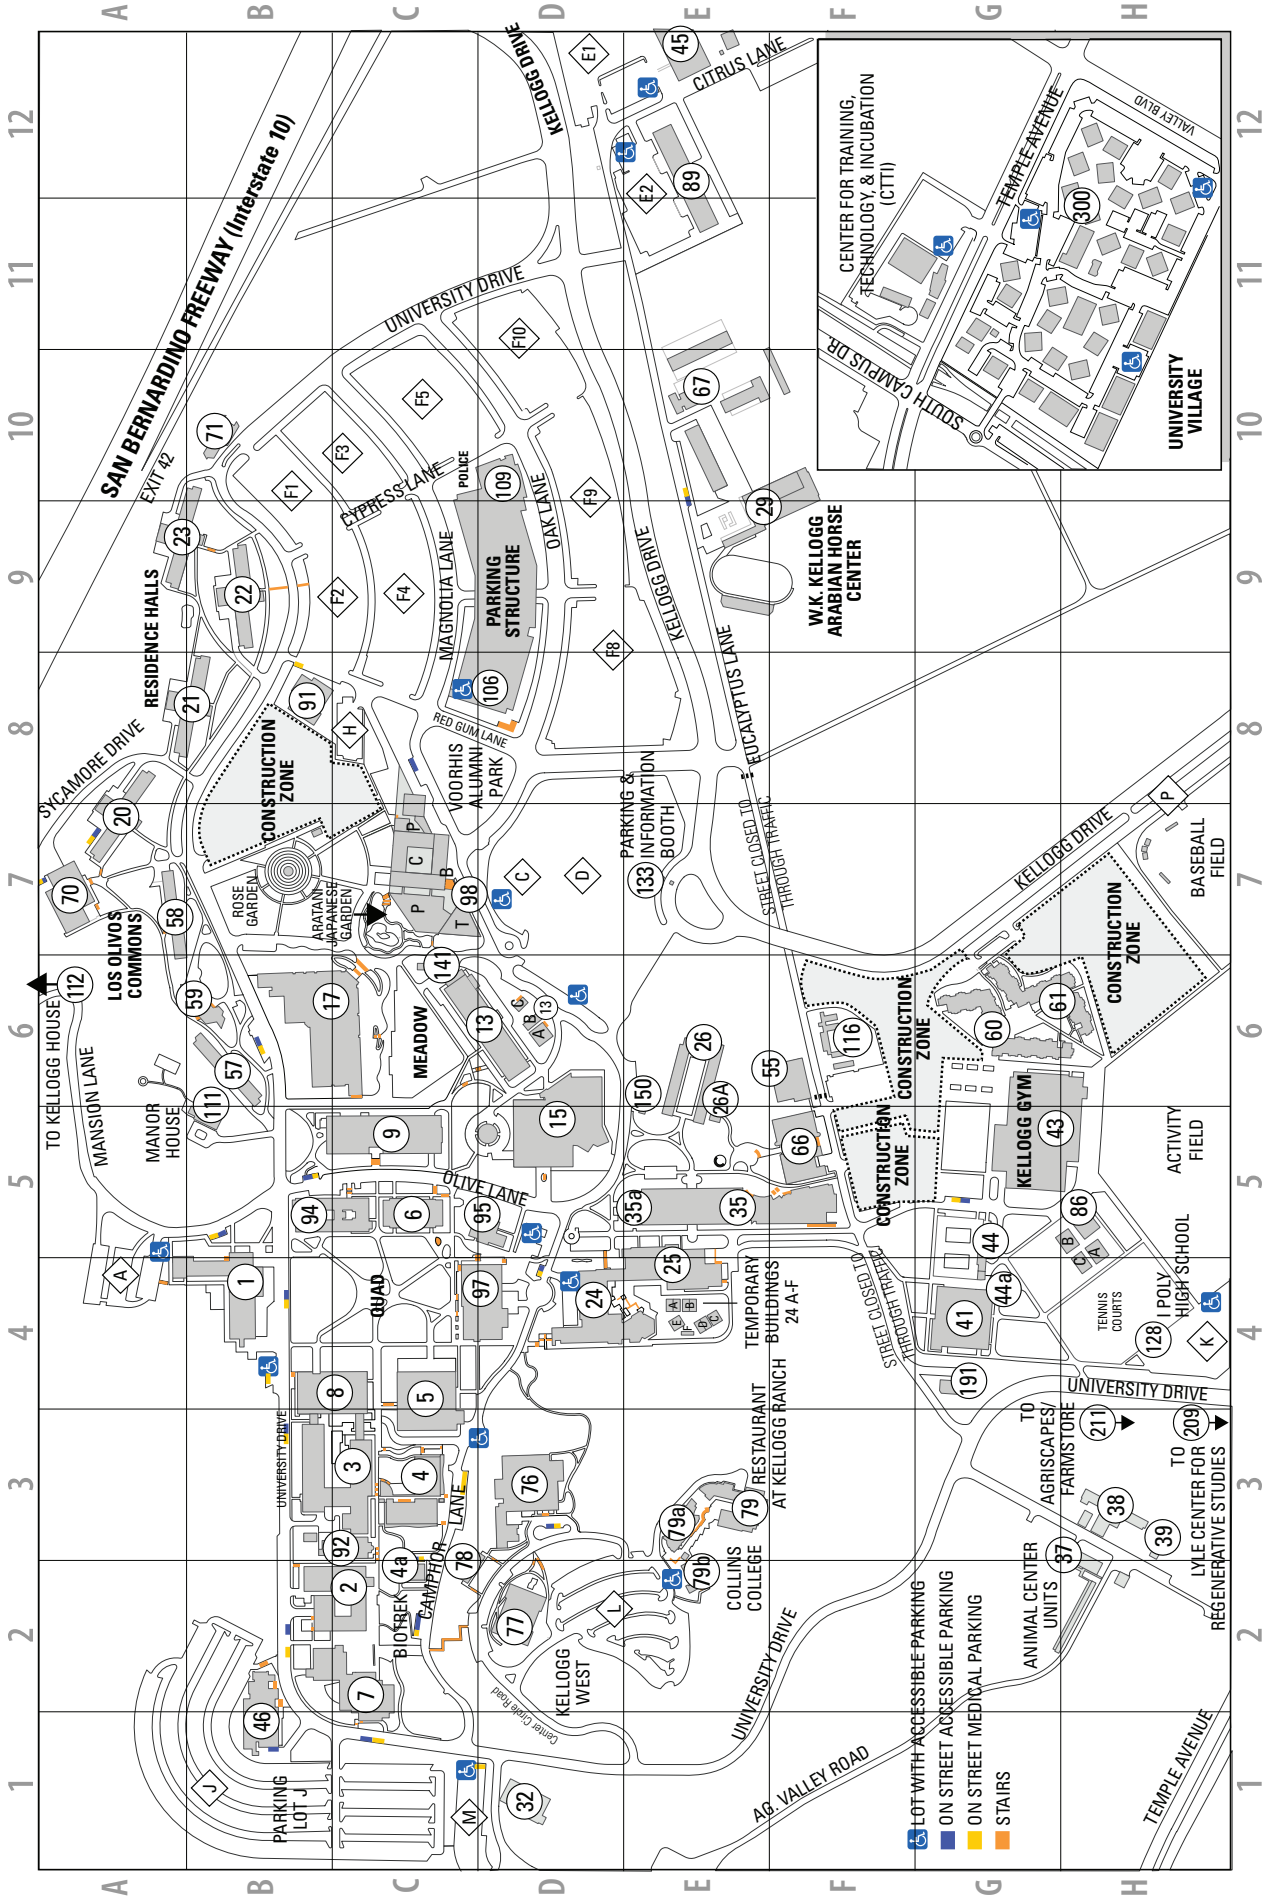

Building Name	Building Number	Locater	Building Name	Building Number	Locater
Agricultural Engineering	45	E-12	Laboratory Facility	92	C-3
Agriscapes and Farmstore	211	H-3 off map	La Cienega Center (University Housing Services)	59	B-6
Art Department / Engineering Annex	13	D-6	Library	15	D-5
Biotechnology Building	4	C-3	Learning Resource Center	13A,B, C	D-7
BioTrek Learning Center	4A	C-2	Los Olivos Commons	70	A-7
Bronco Bookstore	66	F-5	Lyle Center for Regenerative Studies	209	H-3 off map
Bronco Student Center	35	E-5	LRC; ASI Tutoring; McNair Scholars	13	D-6
Beef Unit/Feed Shed	32	D-1	Manor House	111	B-5
Building One	1	B-4	Music	24	D-4
Campus Center	97	D-4	Orientation Services	26A	E-6
Center for Training, Technology and Incubation	220A, 220B, 220C	See inset	Parking Information Booth	133	E-7
Child Care Center	116	F-6	Parking Structure	106	D-8
Classroom / Laboratory / Administration	98	C-7	Police and Parking Services	109	D-10
College of Agriculture	2	C-2	Recreation/Maintenance	71	B-10
College of Business Administration	6	C-5	Residence Hall, Alamitos	22	B-9
College of Education & Integrative Studies	5, 95, 98	C-4,D-5,C-7	Residence Hall, Aliso	23	A-9
College of Engineering	9	C-5	Residence Hall, Cedritos	58	A-7
College of Environmental Design	7	C-2	Residence Hall, Encinitas	20	A-7
College of Letters, Arts & Social Sciences	5	C-4	Residence Hall, Montecito	21	B-8
College of Science	8	C-4	Residence Hall, Palmitas	57	B-6
Collins School of Hospitality Management	79, 79A, 79B	E-3	Residence Suites	60	G-6
Cultural Centers	95	D-5	Residence Suites	61	G-6
Darlene May Gymnasium	41	G-4	Student Affairs Information Technology Services	91	B-9
Drama Department / Theatre	25	E-4	Science Laboratory	3	C-3
Equine Research Facility	67	E-10	Sheep/Wool Unit	38	H-3
Engineering Laboratories	17	B-6	Swimming Pool	44	G-5
English Language Institute	86	H-5	Swine Unit/Shelters	37	H-3
Foundation Administration Offices	55	F-6	Temporary Classrooms	24A-E	E-4
Health Services	46	B-1	Union Plaza	26	E-6
Interim Design Center	89	E-12	University Office Building	94	B-5
I Poly High School	128	H-4	University Village	200	See inset
Kellogg House Pomona	112	A-6	W. K. Kellogg Arabian Horse Center	29	E-9
Kellogg Gymnasium	43	G-5	W. Keith and Janet Kellogg University Art Gallery	35A	E-5
Kellogg West Addition	78	C-3	--	--	--
Kellogg West Education/Dining	76	D-3	--	--	--
Kellogg West Main Lodge	77	D-2	--	--	--

CALIFORNIA STATE POLYTECHNIC UNIVERSITY, POMONA

MAIN CAMPUS