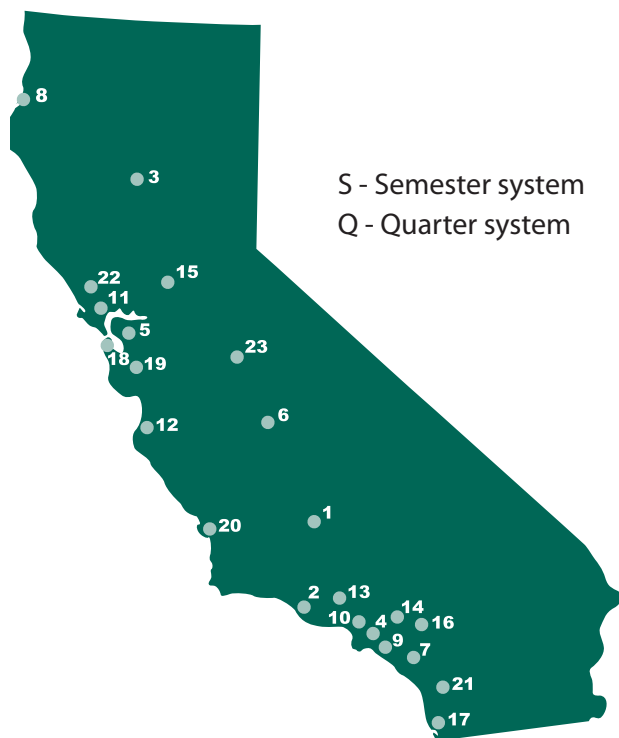

A world of information is just a click away.

Check out the website for the entire **California State University**: www.csumentor.edu. You will find helpful hints, frequently-asked questions, campus tours, and general information about all 23 campuses. The phone number listed for each campus is for the Office of Admision.