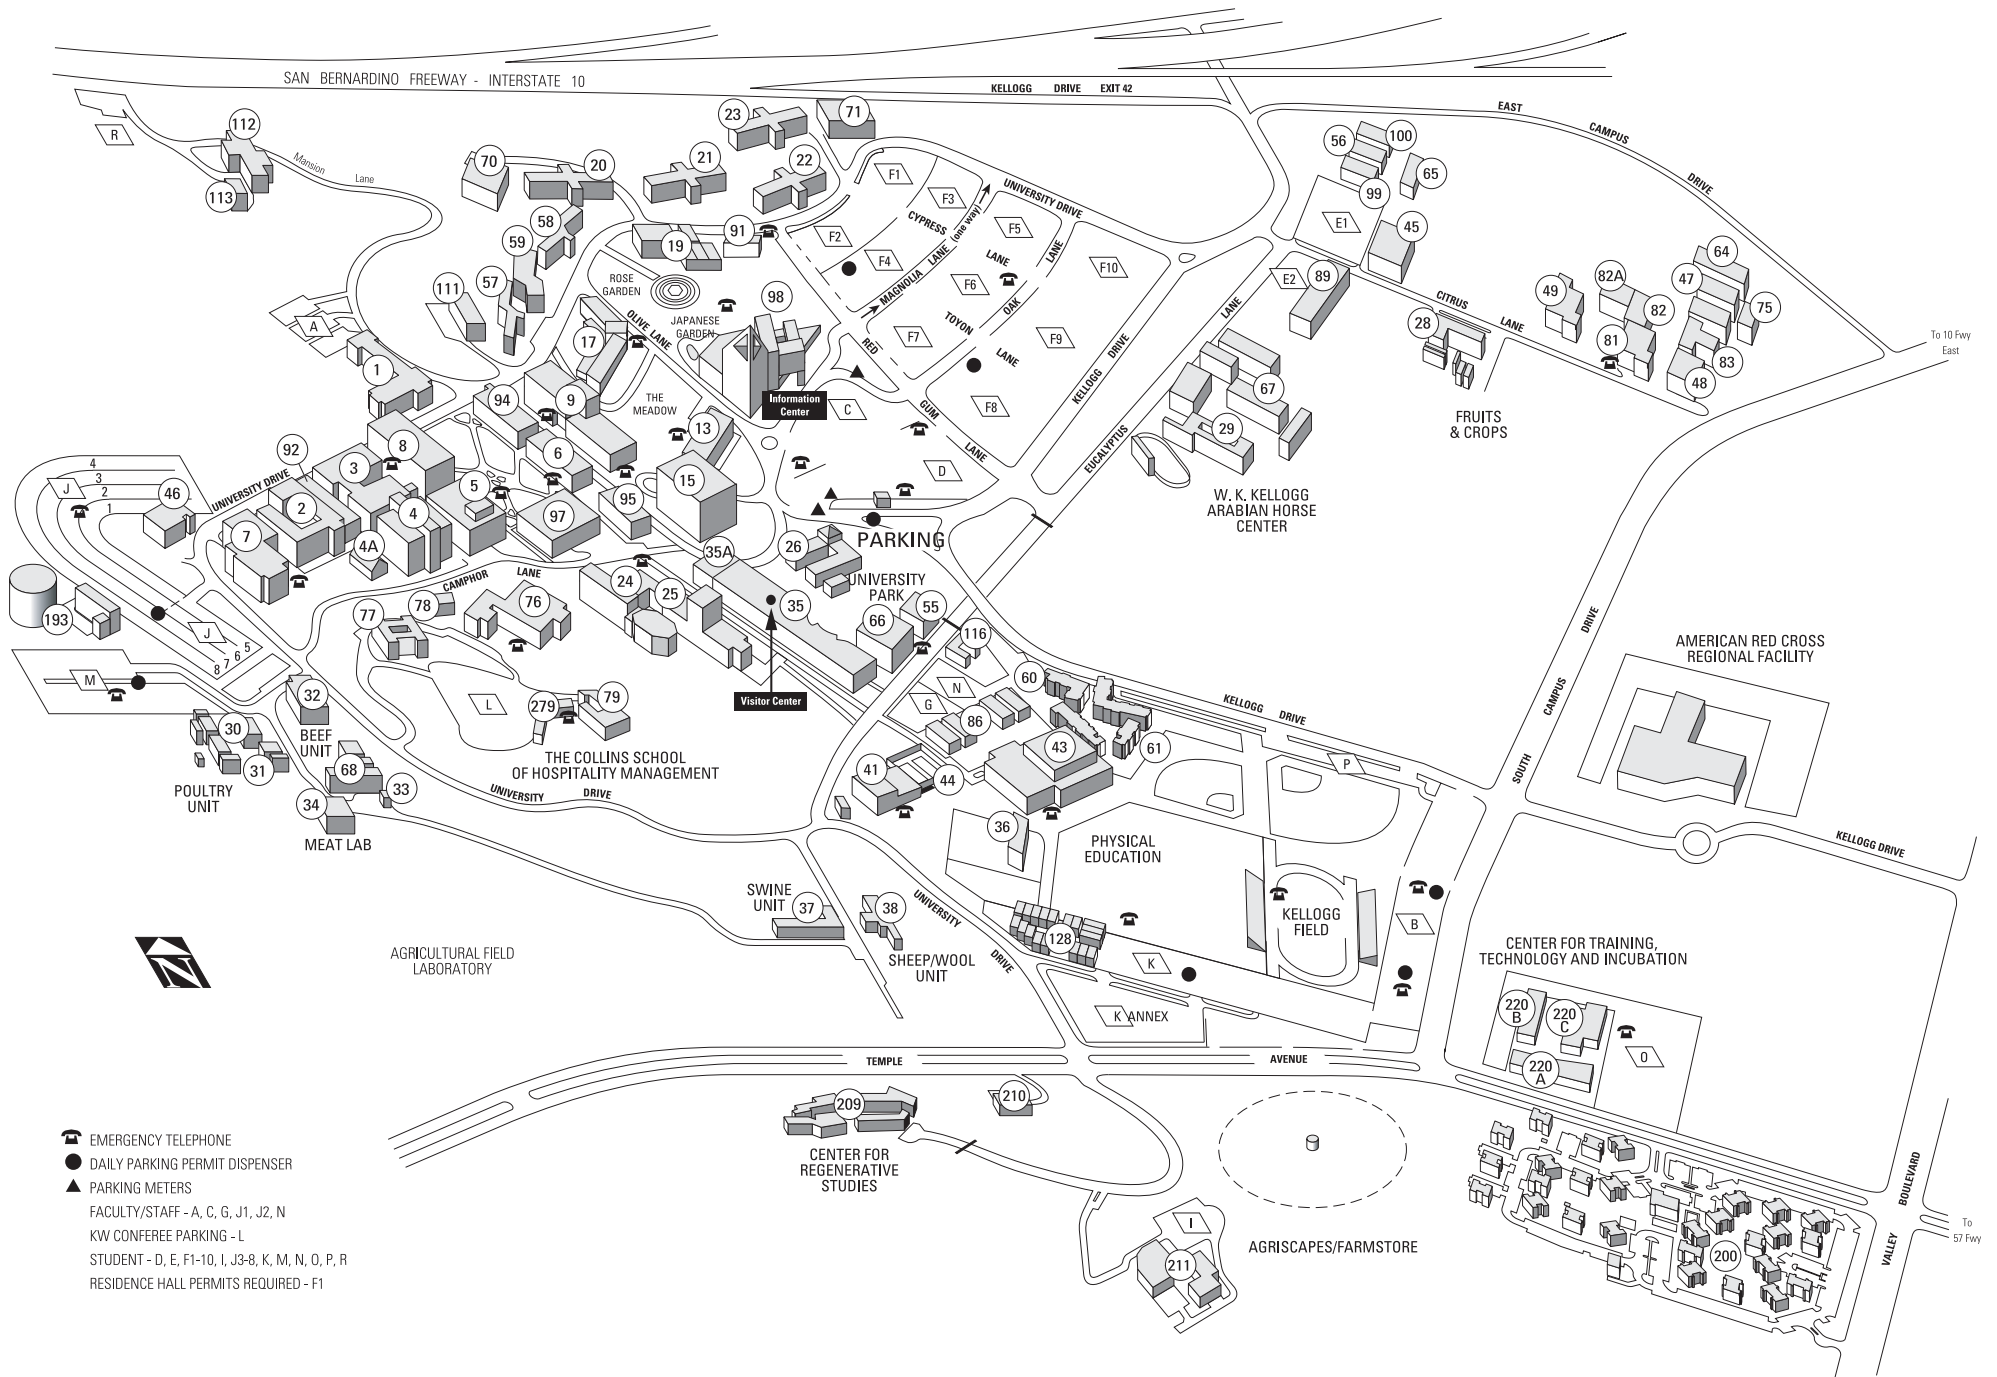

NUMERICAL LISTING

Num	BUILDING	Locator	Num	BUILDING	Locator
1	Building One	D-4	58	Residence Hall, Cedritos	B-5
2	College of Agriculture	E-3	59	La Cienega Center	C-5
3	Science Laboratory	E-4	60	Residence Suites	G-10
4	Biotechnology Building	E-4	61	Residence Suites	G-10
4A	BioTrek Learning Center	E-4	64	Rose Float Laboratory	C-15
5	College of Letters, Arts & Social Sciences	E-5	65	Pesticide Building	B-13
6	College of Business Administration	D-5	66	Bronco Bookstore	F-8
7	College of Environmental Design	E-3	67	Equine Research Facility	D-11
8	College of Science	D-4	70	Los Olivos Commons	B-5
9	College of Engineering	D-5	71	Recreation/Maintenance	B-8
13	Art Department/Engineering Annex	E-6	75	Procurement/Receiving	C16
15	Library	D-7	76	Kellogg West Education/Dining	F-5
17	Engineering Laboratories	E-6	77	Kellogg West Main Lodge	F-4
19	Ornamental Horticulture Unit	C-6	78	Kellogg West Addition	F-4
20	Residence Hall, Encinitas	C-6	79, 279	Collins School of Hospitality Management	G-6
21	Residence Hall, Montecito	B-6	81	Facilities Management	C-14
22	Residence Hall, Alamitos	B-7	82	Facilities Management	C-15
23	Residence Hall, Aliso	B-7		Warehouse	
24	Music	F-6	82A	Carpenter Shop	C-14
25	Drama/Theatre	F-6	93	Auto Shop	C-15
26	Union Plaza	F-7	86	Temporary Classrooms	G-9
28	Fruit/Crops Unit	E-7	89	Interim Design Center	C-12
29	W.K. Kellogg Arabian Horse Center	D-11	91	Police and Parking Services	C-7
30	Agriculture Unit	G-3	92	Laboratory Facility	E-3
31	Poultry Unit/Poultry Houses	G-3	94	University Office Building	D-5
32	Beef Unit/Feed Shed	G-3	95	Cultural Centers	E-6
33	Feedmill	G-4	97	Campus Center	E-5
34	Meat Laboratory	G-3	98	Classroom/Laboratory/ Administration	D-7
35	*Bronco Student Center	F-7	99	Storage Building	B-12
35A	W.Keith and Janet Kellogg University Art Gallery	E-7	100	Storage Building	B-12
36	Handball Courts	H-9	111	Manor House	C-4
37	Swine Unit/Shelters	H-7	112	Kellogg House Pomona	B-3
38	Sheep/Wool Unit	H-8	113	Guest House	B-3
41	Darlene May Gymnasium	G-8	116	Child Care Center	F-9
43	Kellogg Gymnasium	G-10	128	I Poly High School	J10
44	Swimming Pool	G-9	193	Chilled Water Center Plant	F-1
45	Agricultural Engineering	C-3	200	University Village	L-15
46	Health Services	E-2	209	Center for Regenerative Studies	K-9
47	Agricultural Engineering Tractor Shop	C-15	210	LandLab Information Center	K-9
48	Custodial Offices	D-15	211	Agriscapes/Farm Store	L-11
49	Training Center	C-14	220A, 220B		Center
55	Foundation Administration Offices	F-8	for Training, Technology and Incubation		J-14
56	Storage Building	B-12	220C		J-14
57	Residence Hall, Palmitas	C-5		Kellogg Field	H-12

Parking Lots:

Visitor: D (E-8)

Students: B (H-13), D (E-9), E (C-12), F1-10 (C-9), J3-8 (E-1), K (J-10), M (F-1), N (F-9), P (G-12), R (B-1)

Faculty/Staff: A (C-3), C (D-8), G (G-8), J1-2 (E-1), N (F-9)

Kellogg West: L (G-5)

Updated: 6/04

- ☎ EMERGENCY TELEPHONE
- DAILY PARKING PERMIT DISPENSER
- ▲ PARKING METERS
- FACULTY/STAFF - A, C, G, J1, J2, N
- KW CONFEREE PARKING - L
- STUDENT - D, E, F1-10, I, J3-8, K, M, N, O, P, R
- RESIDENCE HALL PERMITS REQUIRED - F1

CALIFORNIA STATE POLYTECHNIC UNIVERSITY, POMONA

MAIN CAMPUS