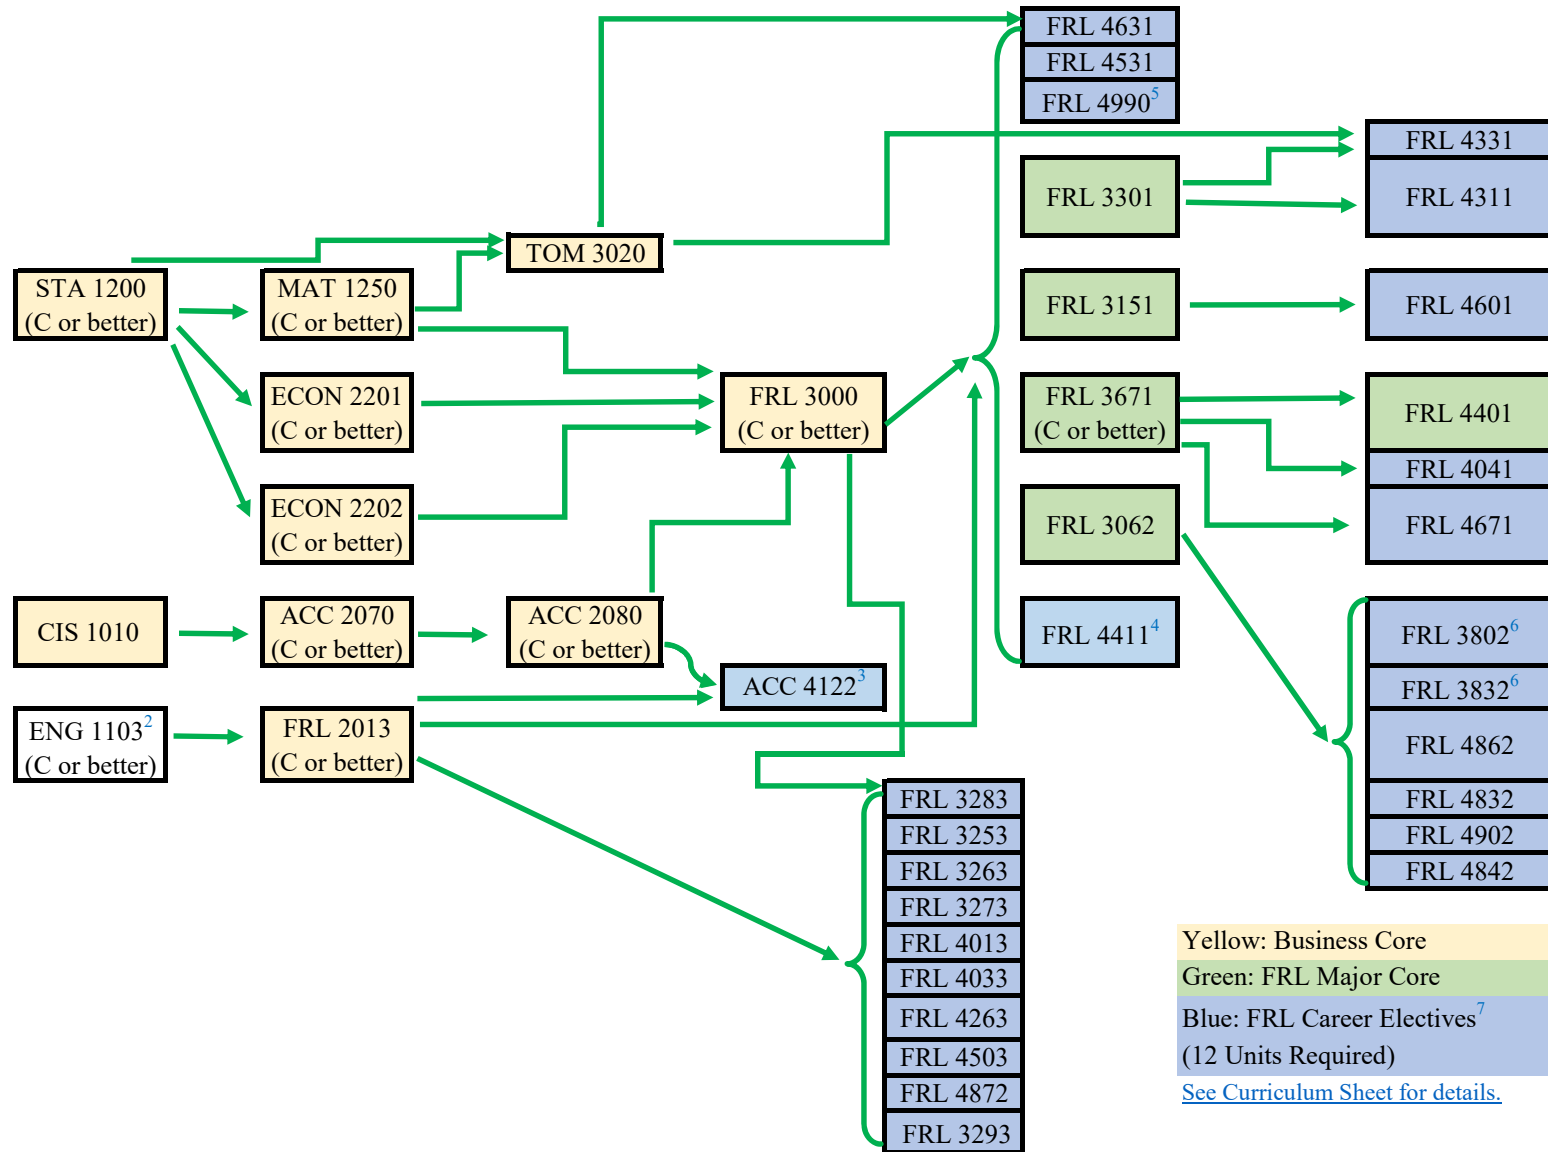

FRL Major Critical Prerequisites Flowchart (2020-21)¹

1. This flowchart only applies to FRL related courses for FRL major students.

2. ENG 1103 is recommended for GE Area A2.

3. ACC 4122 prerequisites also include EC 2201 and EC 2202.

4. FRL 4411 is Internship and requires department consent. Pre-approval criteria can be found [here](#).

5. FRL 4990 is the Student Managed Investment Fund. It is by application only and requires department consent.

6. FRL 3802 and FRL 3832 require C or better in FRL 3062.

7. FRL career electives courses are not offered every semester. For projected course offerings (subject to change), please refer to [here](#).