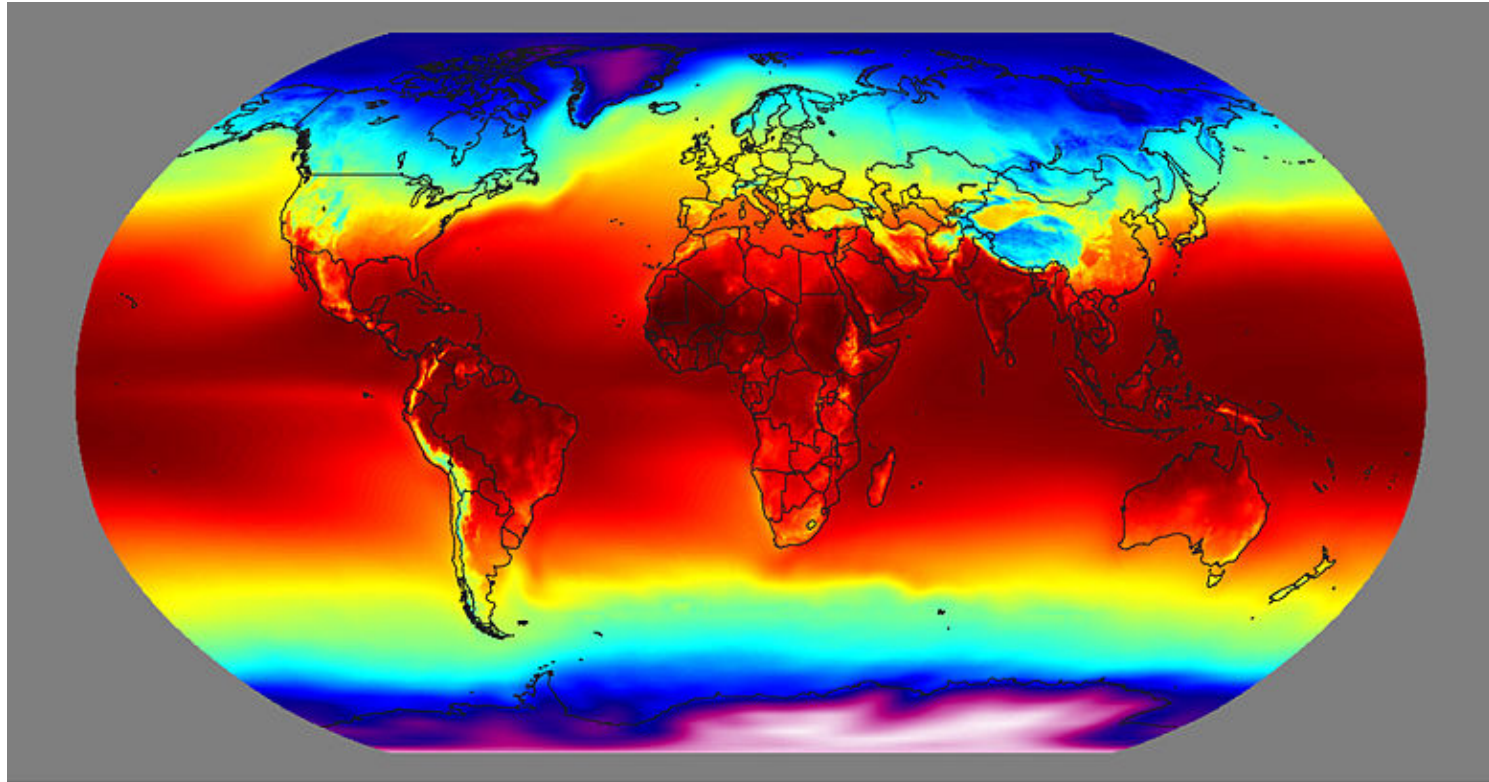

Map of Average Yearly Temperatures on Earth (Teacher Master)

Annual Mean Temperature

Image created by Robert A. Rohde/Global Warming Art