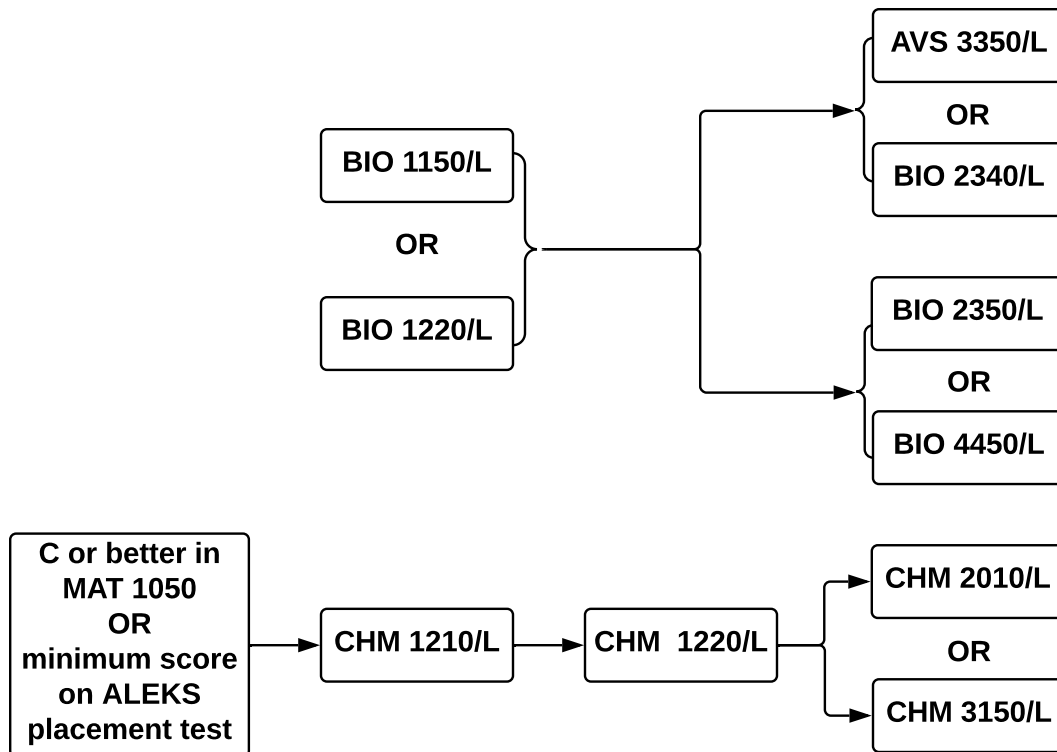

2023-2024
College of Science
Minors

DISCOVERY

The
College of Science

CAL POLY POMONA

Physiology Minor

36 Units

**Additional
12 Units
Advanced Physiology
Electives Required**
Must Include one class from
each of the following four
groups:
- Physiochemical Properties
- Physiology
- Nutrition
- Ergonomics
See Course Offerings

Environmental Health Specialist Minor 35 Units

Botany Minor

26 Units

**Additional
18 Minor Elective Units
Required
See course offerings**

Microbiology Minor

33 Units

Zoology Minor

30 Units

Additional
9 Minor Elective Units required.
See course offerings

Chemistry Minor

25 Units Required

Computer Science Minor

29 Units

Additional
12 Minor Elective Units
required. See course offerings

Data Science Minor

29 Units

Geology Minor

20 Units Required

Minor Required:
8 Units
(In any order)

GSC 1110

GSC 1120

GSC 1410L

GSC 1510L