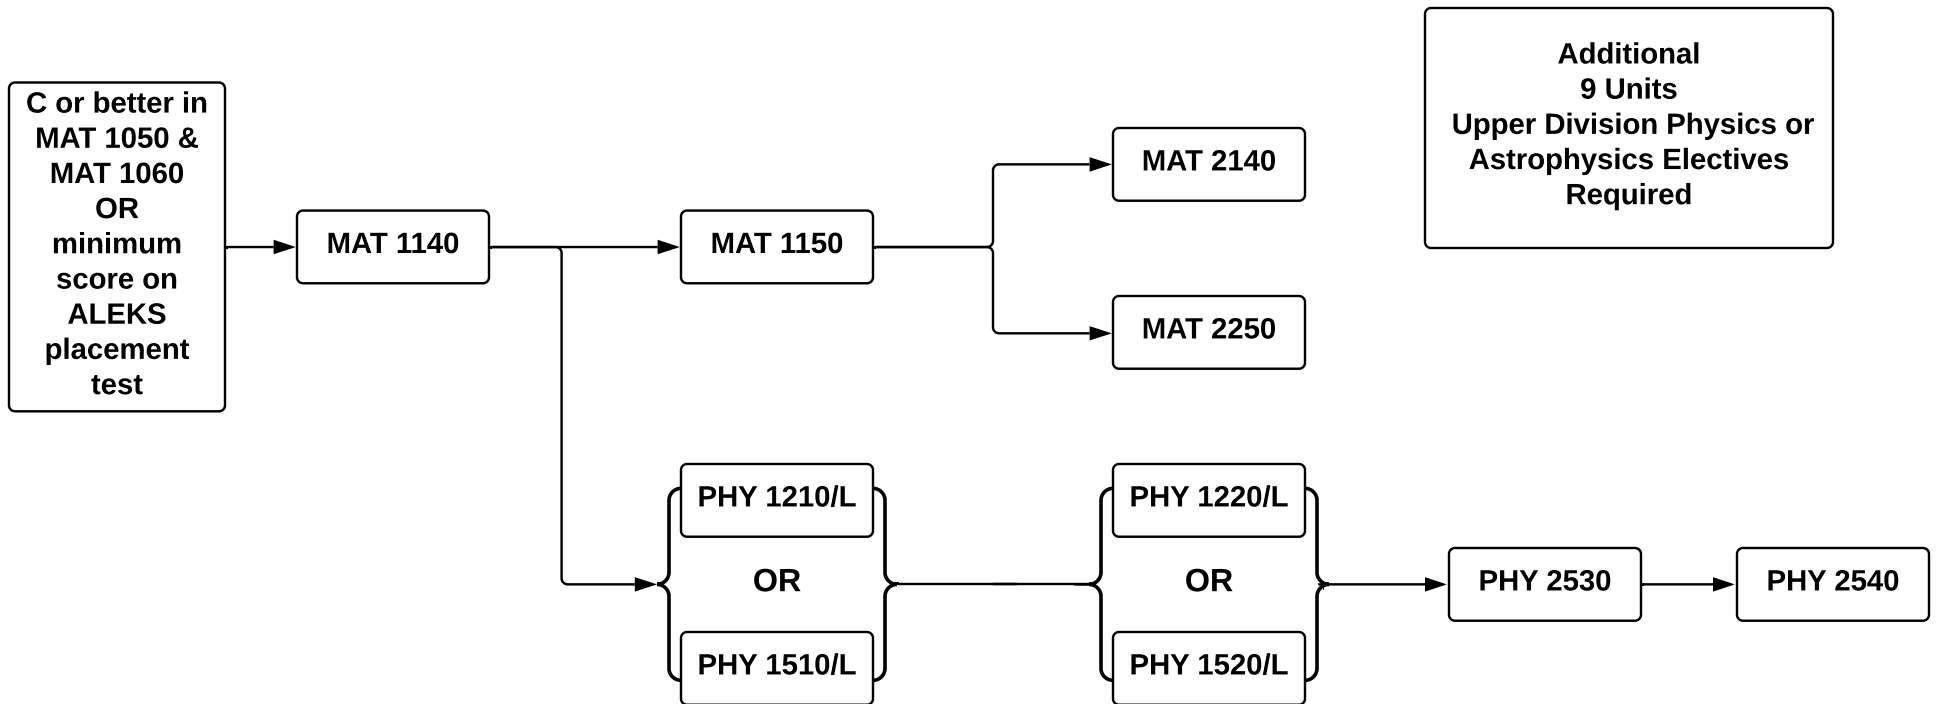

Statistics Minor

28 Units Required

Additional
5-6 Units Minor
Electives
Required

Physics Minor

39 Units Required

Additional
9 Units
Upper Division Physics or
Astrophysics Electives
Required

Astronomy Minor

41 Units Required