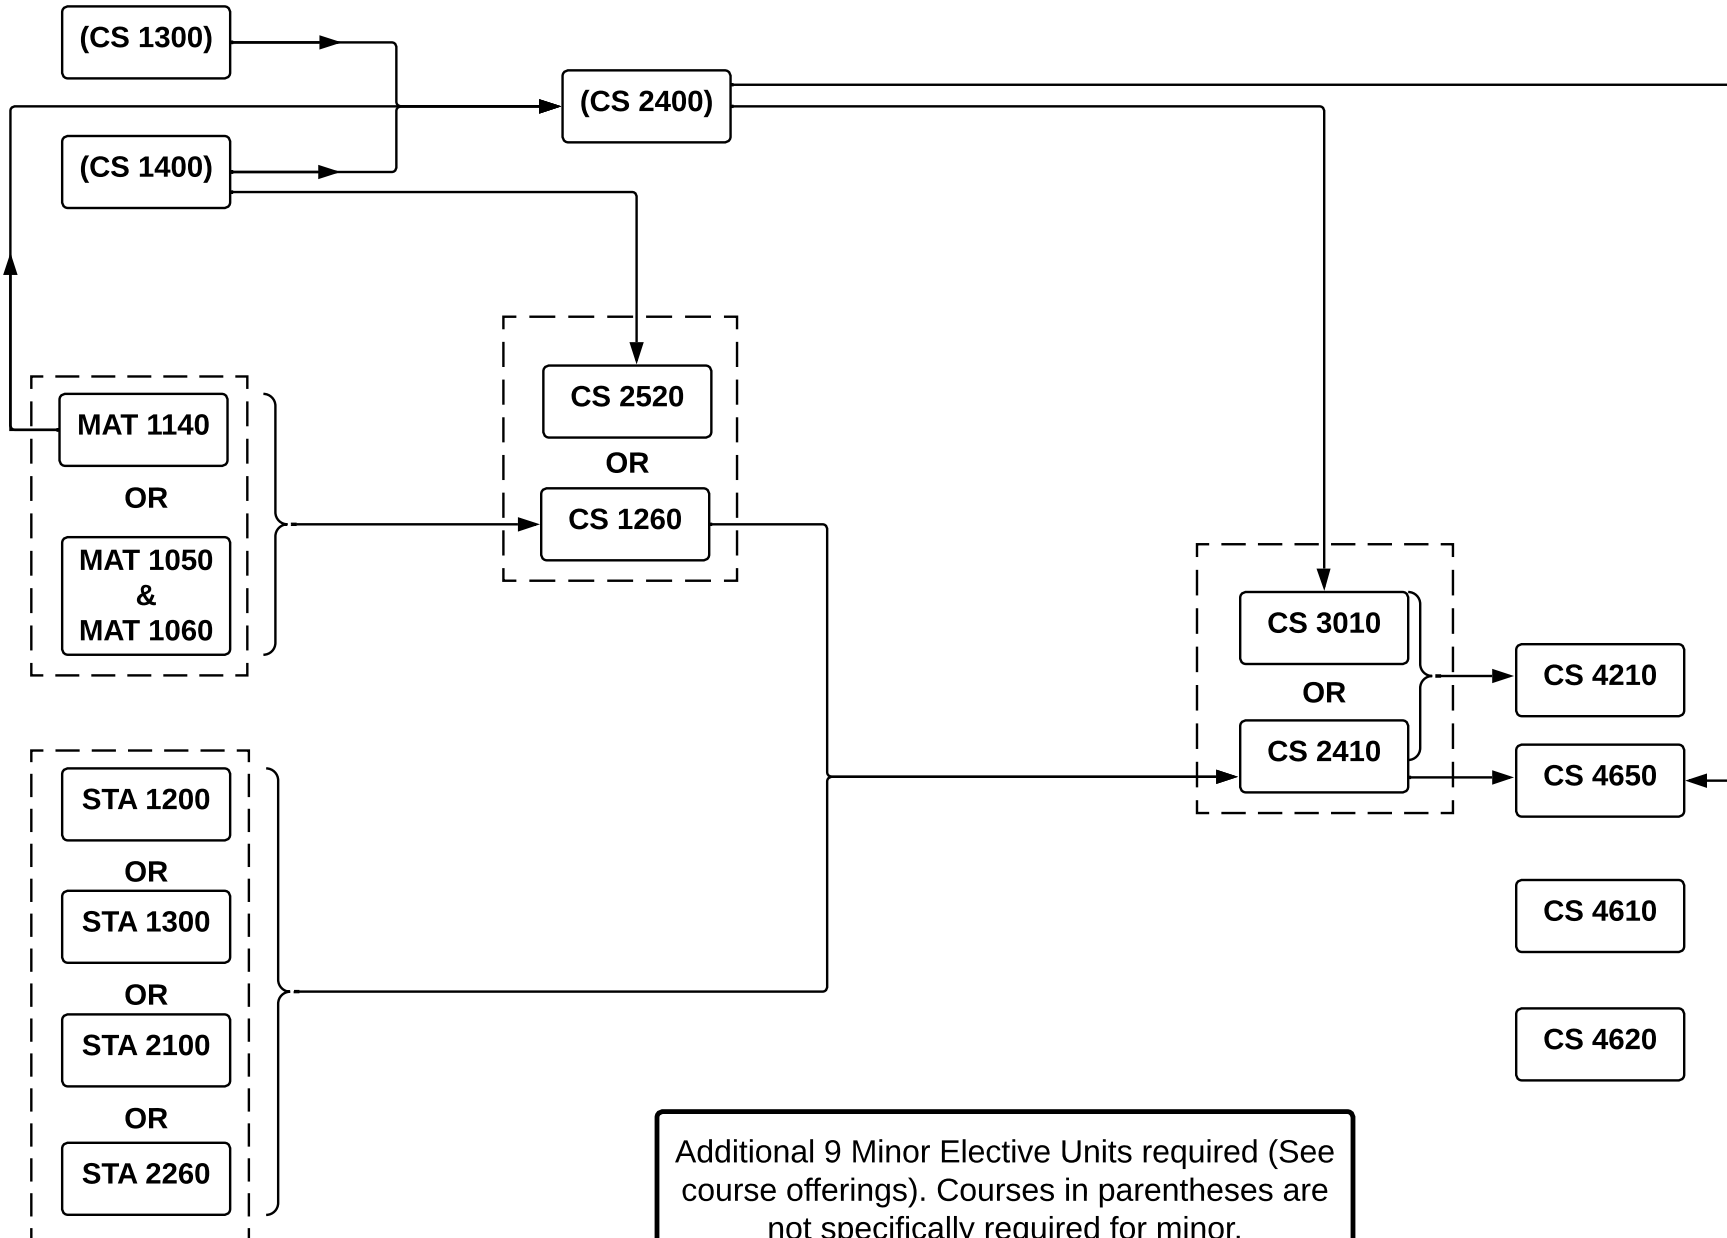

Environmental Health Specialist Minor 35 Units

Botany Minor

26 Units

**Additional
18 Minor Elective Units
Required
See course offerings**

Microbiology Minor

33 Units

Zoology Minor

30 Units

Additional
9 Minor Elective Units required.
See course offerings

Chemistry Minor

25 Units Required

Computer Science Minor

29 Units

Additional
12 Minor Elective Units
required. See course offerings

Data Science Minor

29 Units

Geology Minor

20 Units Required

Minor Required:
8 Units
(In any order)

GSC 1110

GSC 1120

GSC 1410L

GSC 1510L