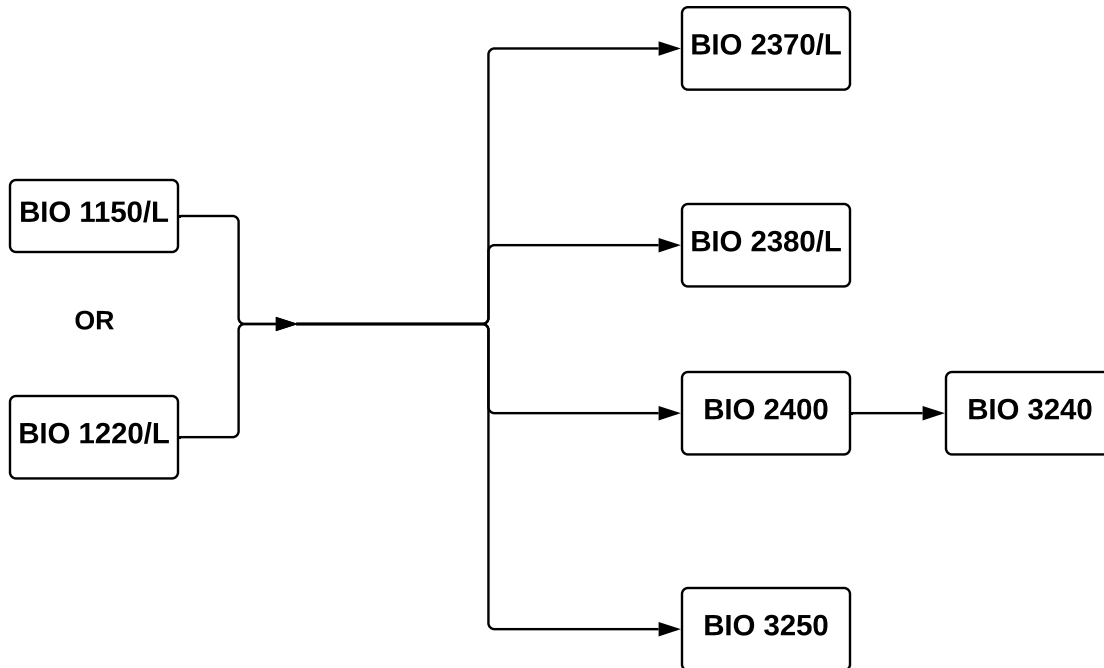

2023-2024
College of Science
Minors

DISCOVERY

The
College of Science

CAL POLY POMONA

Physiology Minor

36 Units

**Additional
12 Units
Advanced Physiology
Electives Required**
Must Include one class from
each of the following four
groups:
- Physiochemical Properties
- Physiology
- Nutrition
- Ergonomics
See Course Offerings

Environmental Health Specialist Minor 35 Units

Botany Minor

26 Units

**Additional
18 Minor Elective Units
Required
See course offerings**

Microbiology Minor

33 Units

Zoology Minor

30 Units

Additional
9 Minor Elective Units required.
See course offerings

Chemistry Minor

25 Units Required

Computer Science Minor

29 Units

Additional
12 Minor Elective Units
required. See course offerings

Data Science Minor