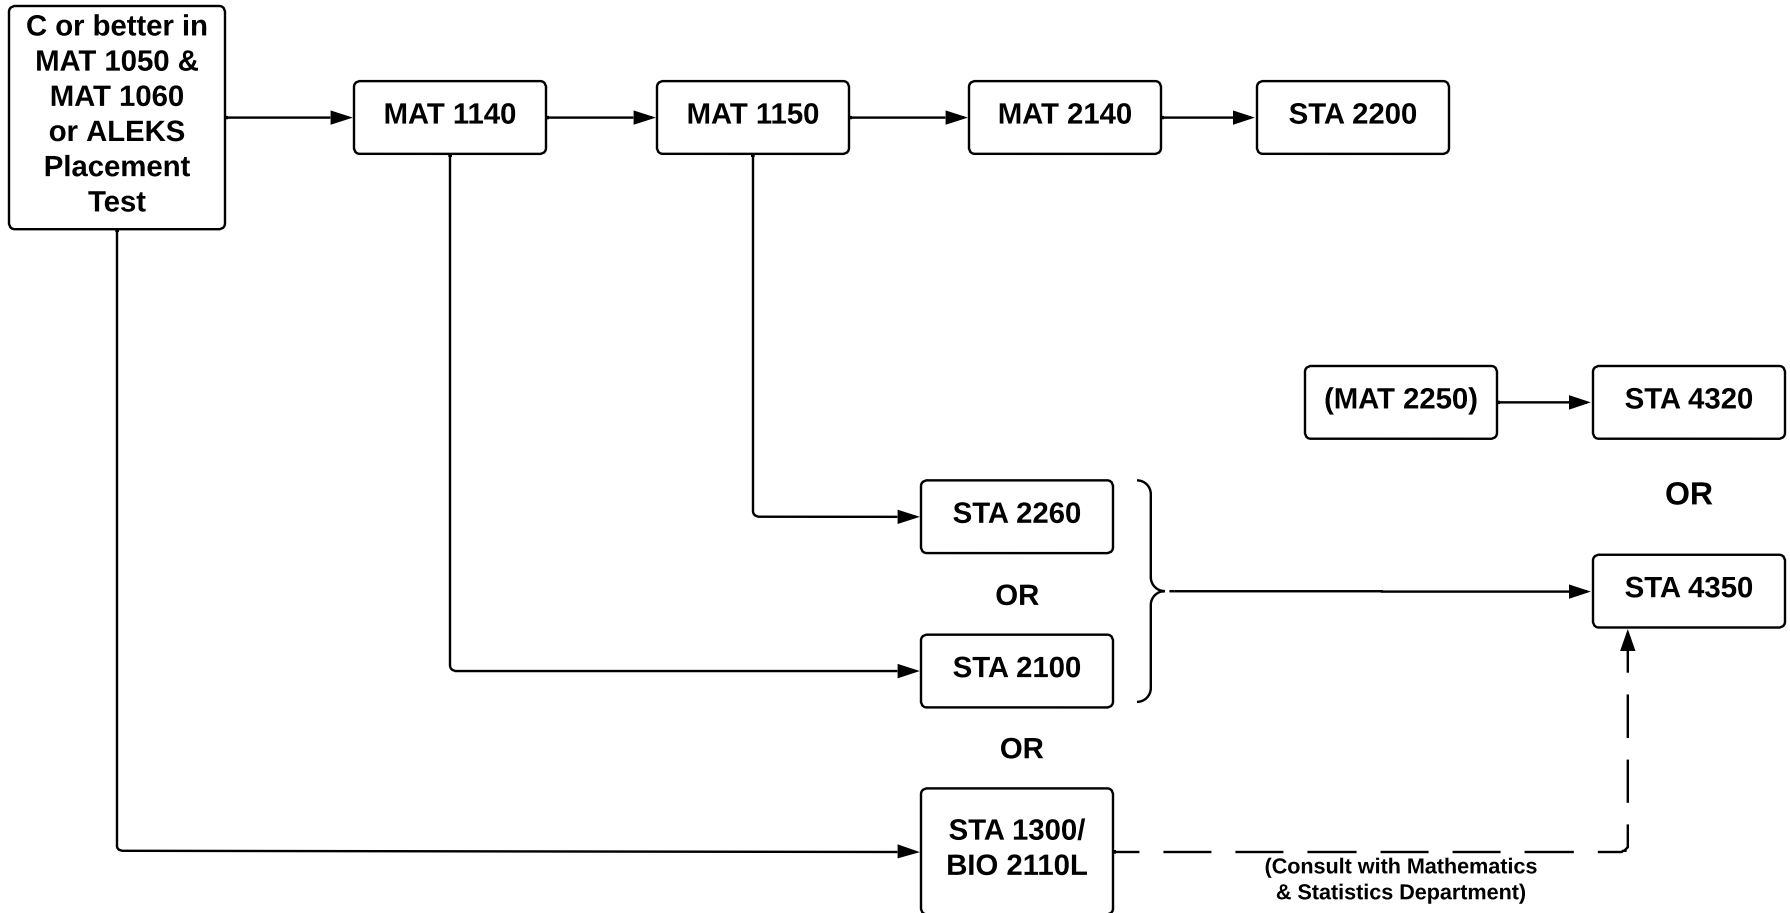

Statistics Minor

28 Units Required

Additional
5-6 Units Minor
Electives
Required