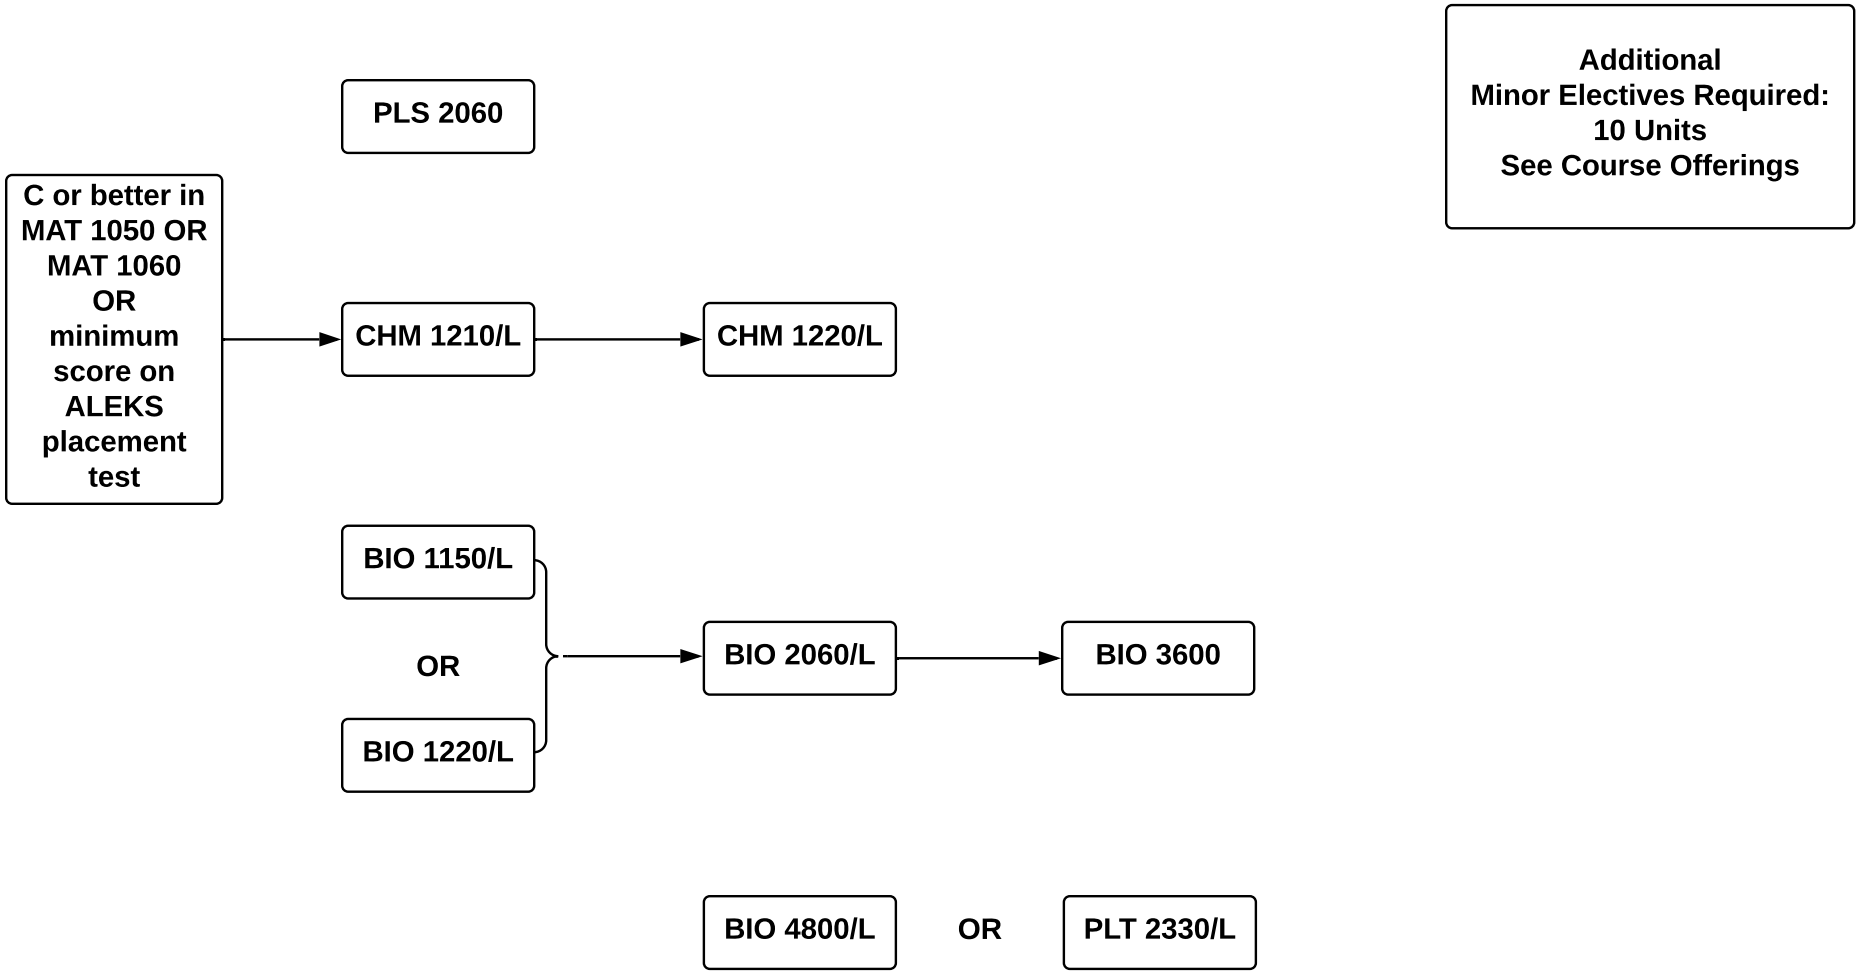

2023-2024
College of Science
Minors

DISCOVERY

The
College of Science

CAL POLY POMONA

Physiology Minor

36 Units

**Additional
12 Units
Advanced Physiology
Electives Required**
Must Include one class from
each of the following four
groups:
- Physiochemical Properties
- Physiology
- Nutrition
- Ergonomics
See Course Offerings

Environmental Health Specialist Minor 35 Units

Botany Minor

26 Units

**Additional
18 Minor Elective Units
Required
See course offerings**

Microbiology Minor

33 Units

Zoology Minor

30 Units

Additional
9 Minor Elective Units required.
See course offerings

Chemistry Minor

25 Units Required

Computer Science Minor

29 Units

Additional
12 Minor Elective Units
required. See course offerings

Data Science Minor