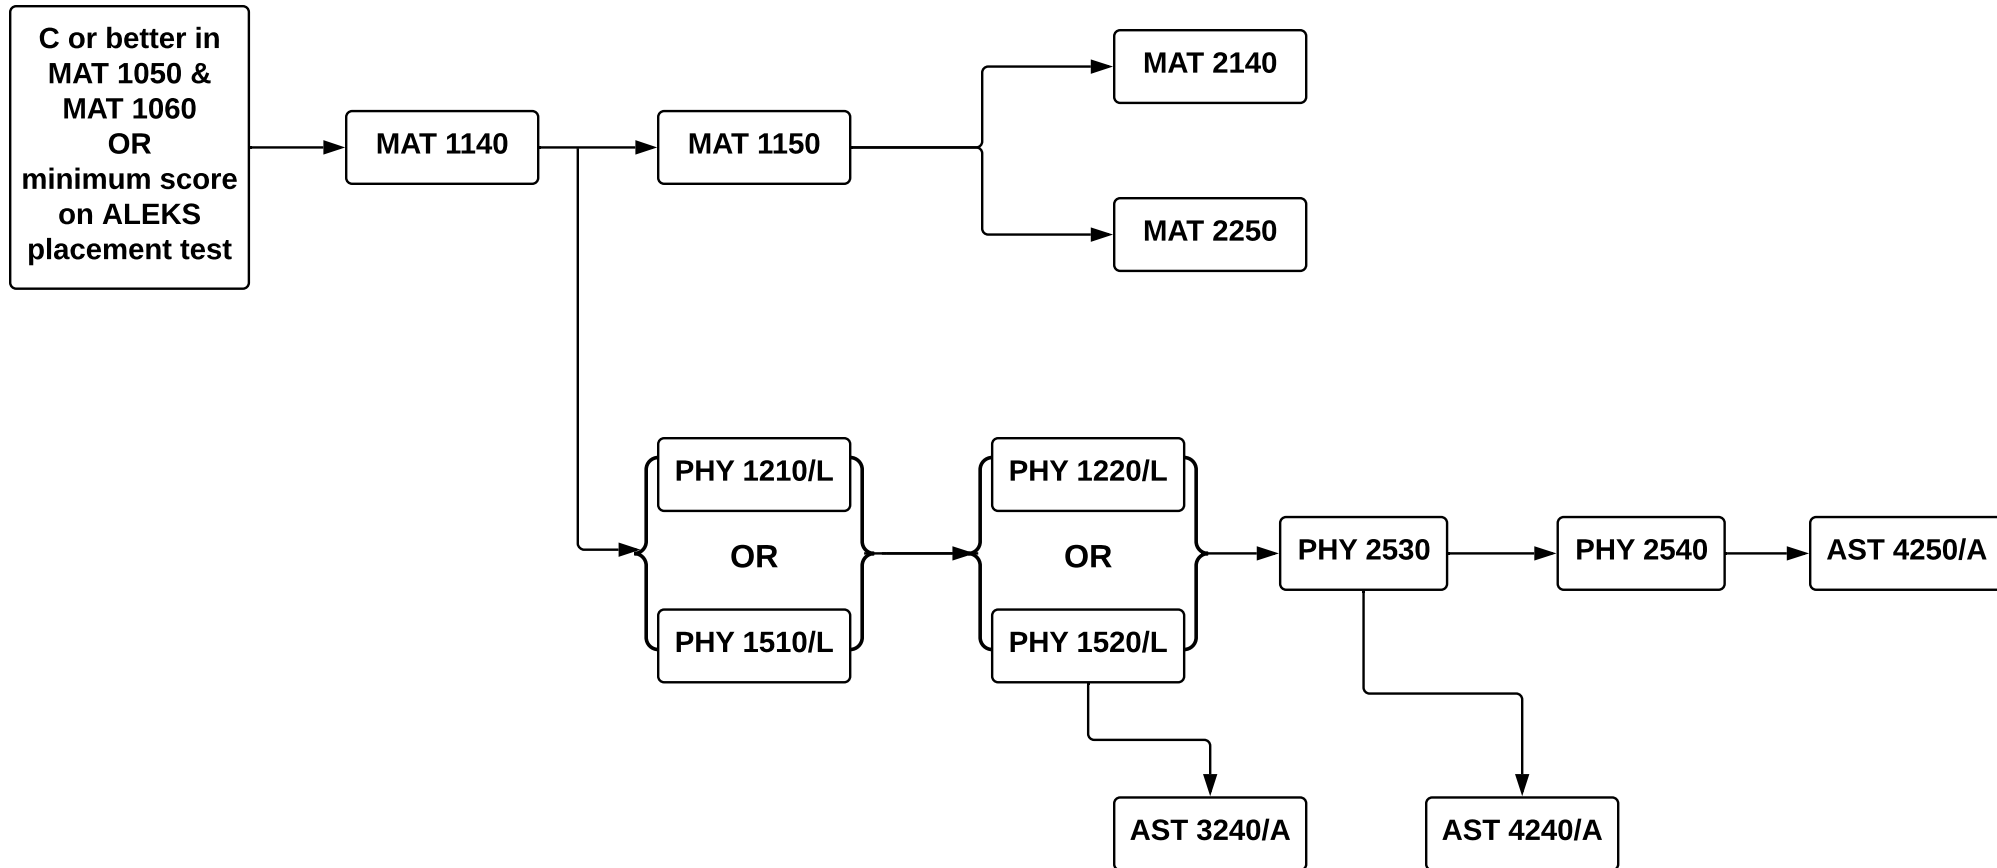

Statistics Minor

28 Units Required

Additional
5-6 Units Minor
Electives
Required

Physics Minor

39 Units Required

Additional
9 Units
Upper Division Physics or
Astrophysics Electives
Required

Astronomy Minor

41 Units Required