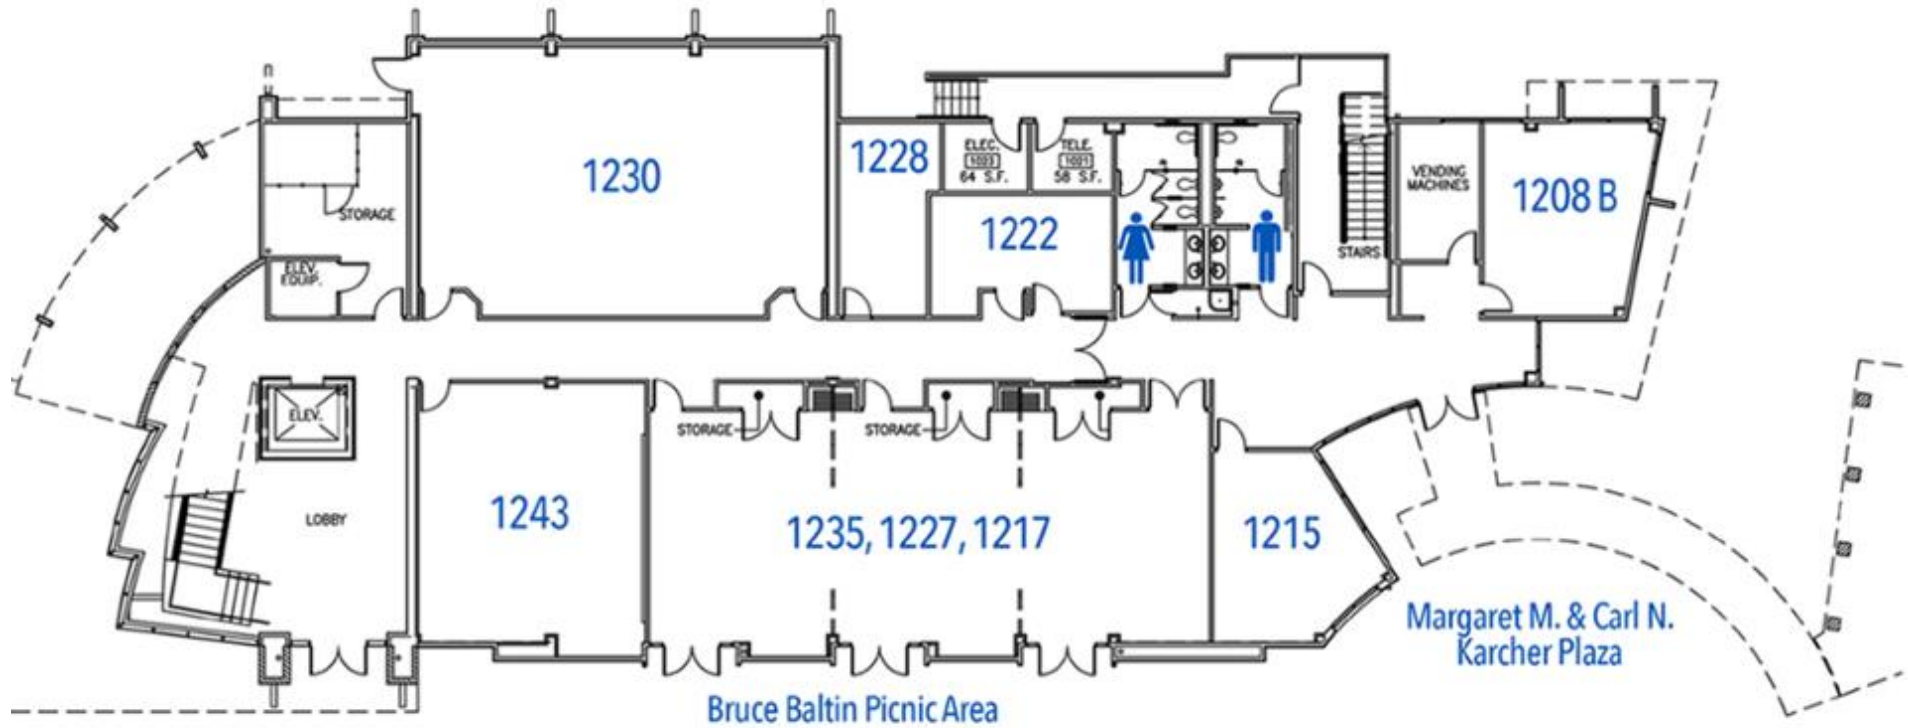

ROOM: NAME:

- 79-102 [Restaurant at Kellogg Ranch](#)
- 79-113 Handlery Hotel Lab
- 79-114 Computer Lab
- 79-115 *Vacant*
- 79-116 *Vacant*
- 79-117 *Vacant*
- 79-118 *Vacant*
- 79-119 [Jason Zhang, Lecturer](#)
- 79-120 [Ray Bishop, Lecturer](#)
- 79-121 [Michael Reyes, Lecturer](#)
- 79-122 Kenneth Dokko, Lecturer
- 79-123 Copier Room
- 79-124 [Sheree Mooney, Lecturer](#)
- 79-125 Bruce J. Schwartz Classroom
- 79-126 Conference Room
- 79-127 Pepsi Beverage Laboratory

- 79-132 Receiving Office
- 79-138 Panda Express Kitchen Laboratory
- 79-139 Panda Express Demonstration Kitchen Lab
- 79-145 [Stephanie Zacahula, Culinary Laboratory Coor.](#)
- 79-146 [Scott Kim, Lecturer](#)

ROOM:	NAME:
79A-1134	Margie Jones, Professor
79A-1263	Wine Auditorium
79A-1335	Hideo Amemiya Conference Room
A134A	Wine Library

ROOM:

79B-1208B

79B-1215

79B-1217/ 1227/ 1235

79B-1222

79B-1228

79B-1230