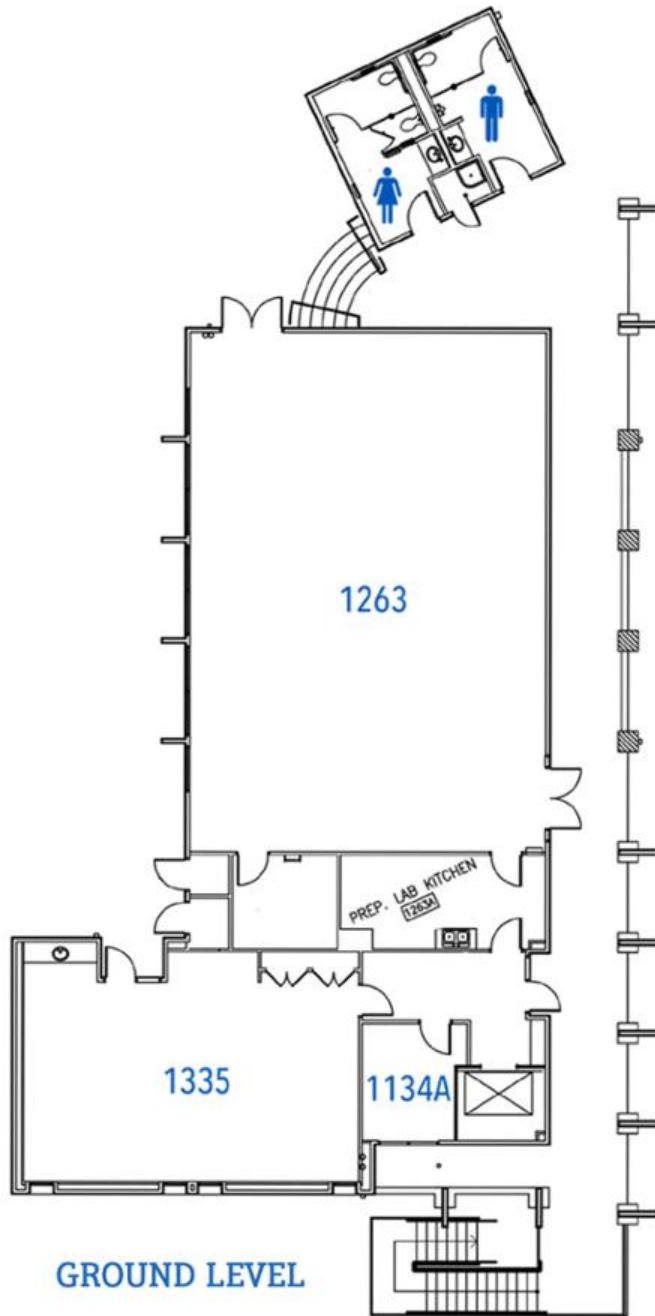

ROOM: NAME:

- 79-102 [Restaurant at Kellogg Ranch](#)
- 79-113 Handlery Hotel Lab
- 79-114 Computer Lab
- 79-115 *Vacant*
- 79-116 *Vacant*
- 79-117 *Vacant*
- 79-118 *Vacant*
- 79-119 [Jason Zhang, Lecturer](#)
- 79-120 [Ray Bishop, Lecturer](#)
- 79-121 [Michael Reyes, Lecturer](#)
- 79-122 Kenneth Dokko, Lecturer
- 79-123 Copier Room
- 79-124 [Sheree Mooney, Lecturer](#)
- 79-125 Bruce J. Schwartz Classroom
- 79-126 Conference Room
- 79-127 Pepsi Beverage Laboratory

ROOM:	NAME:
79A-1134	Margie Jones, Professor
79A-1263	Wine Auditorium
79A-1335	Hideo Amemiya Conference Room
A134A	Wine Library

ROOM:

79B-1208B

79B-1215

79B-1217/ 1227/ 1235

79B-1222

79B-1228

79B-1230