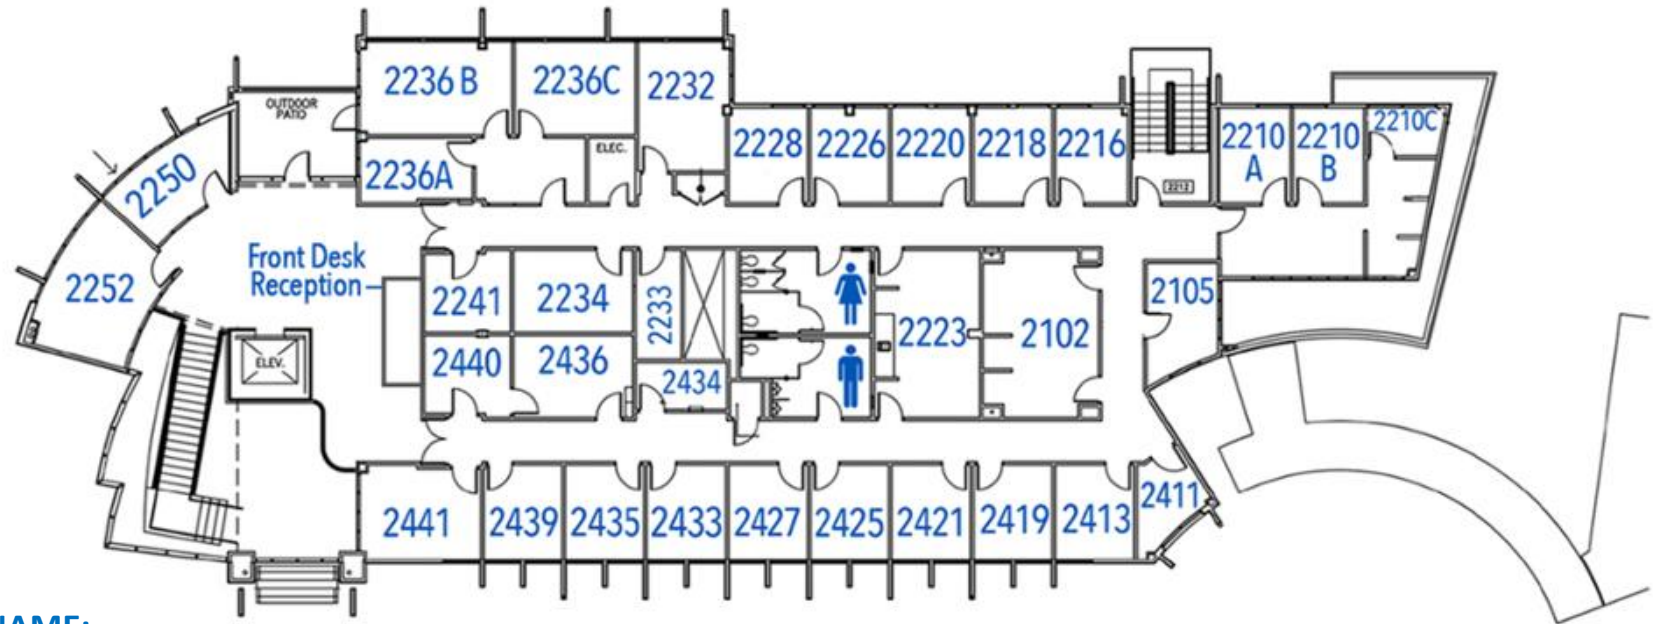

ROOM:	NAME:
79A-1134	Margie Jones, Professor
79A-1263	Wine Auditorium
79A-1335	Hideo Amemiya Conference Room
A134A	Wine Library

ROOM:

79B-1208B

79B-1215

79B-1217/ 1227/ 1235

79B-1222

79B-1228

79B-1230

79B-1243

NAME:

Don Lundberg & Al Levie Student Lounge

Quiet Study Room

Conrad N. Hilton Foundation Great Room

Swig Family Kitchen

Student Government and Clubs Room

Panda Express Classroom

Mary Alice & Richard N. Frank Classroom

ROOM: NAME:

79B-2102	ECOLAB Faculty Resource Room	79B-2241	Mail Room
79B-2105	Carolina Sanchez, Student Success Coordinator	79B-2250	Monique Leyva, College Operations Coordinator
79B-2210A	Career Services	79B-2252	Mountain View Conference Room (Fishbowl)
79B-2210B	Andrew Soel, Career Services Student Coordinator	79B-2411	Work Room
79B-2210C	Landon Lachner, Information Technology	79B-2413	Hyounae (Kelly) Min, Assistant Professor
79B-2216	E'Lisha Fogle, Assistant Professor	79B-2419	Li Ge, Assistant Professor
79B-2218	Krista Spangler, Senior Director of Development	79B-2421	Jie (Jamie) Sun, Assistant Professor
79B-2220	Chitra Perera, Sr. Budget Analyst	79B-2425	Don St. Hilaire, Professor
79B-2223	Staff & Faculty Lounge	79B-2427	Sungsik Yoon, Assistant Professor
79B-2226	Diana Garcia, Comm. & External Relations Specialist	79B-2433	Wan Yang, Assistant Professor
79B-2228	Lesley Butler, Lecturer	79B-2434	Storage Room
79B-2232	Zhenxing (Eddie) Mao, Dept. Chair	79B-2435	Michelle Yoo, Assistant Professor
79B-2233	Supply Room	79B-2436	Copy Room
79B-2234	Work Room	79B-2439	Kortnee Burrell, Retention & Graduation Specialist
79B-2236A	Jake Fry, College Administrative Analyst	79B-2440	PDI Workroom
79B-2236B	Margie Jones, Interim Dean	79B-2441	James Yokoyama, Student Advising Coordinator
79B-2236C	Michael Godfrey, Associate Dean		