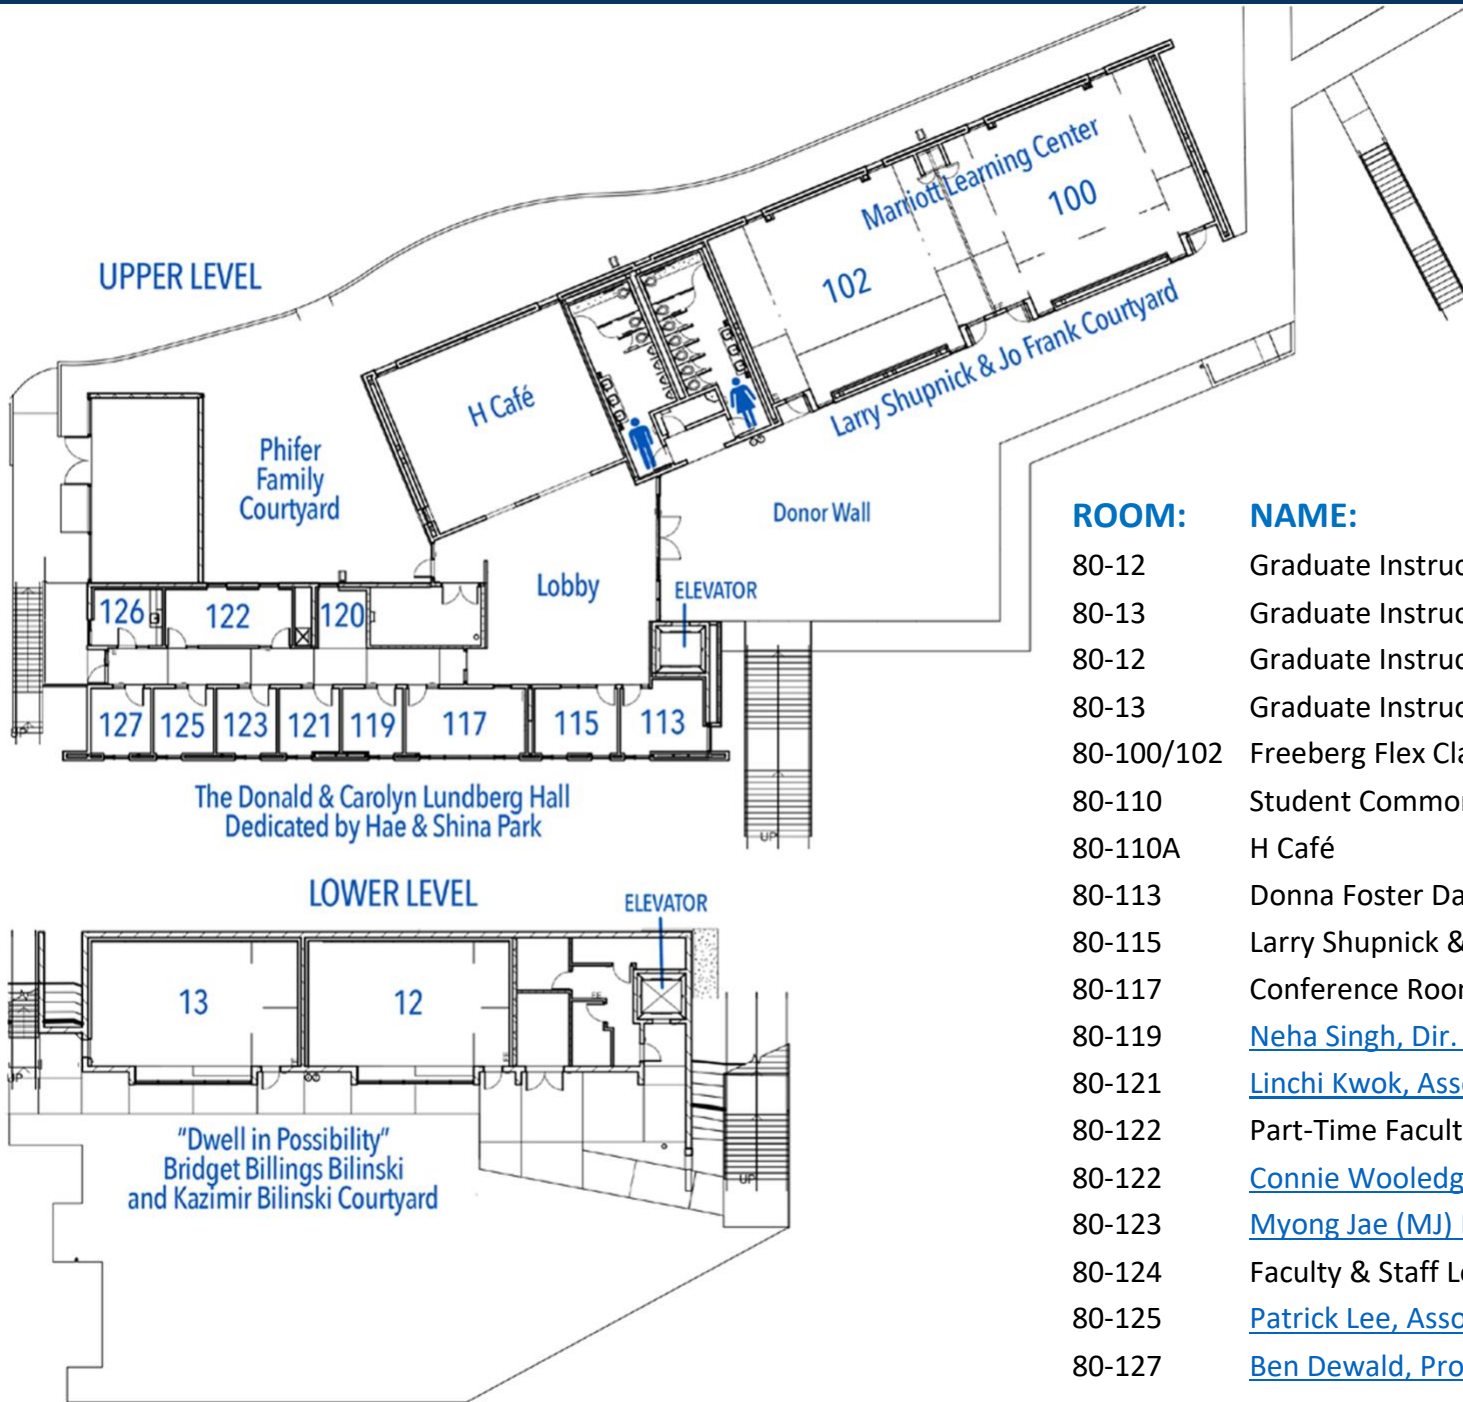

ROOM:	NAME:
80-12	Graduate Instructional Support Room
80-13	Graduate Instructional Support Room
80-12	Graduate Instructional Support Room
80-13	Graduate Instructional Support Room
80-100/102	Freeberg Flex Classrooms
80-110	Student Commons
80-110A	H Café
80-113	Donna Foster Dannan Undergraduate Group Study Room
80-115	Larry Shupnick & Jo Frank Graduate Group Study Room
80-117	Conference Room
80-119	Neha Singh, Dir. of Graduate Studies
80-121	Linchi Kwok, Associate Professor
80-122	Part-Time Faculty Suite
80-122	Connie Woolledge, Lecturer
80-123	Myong Jae (MJ) Lee, James A. Collins Distinguished Professor
80-124	Faculty & Staff Lounge
80-125	Patrick Lee, Associate Professor
80-127	Ben Dewald, Professor