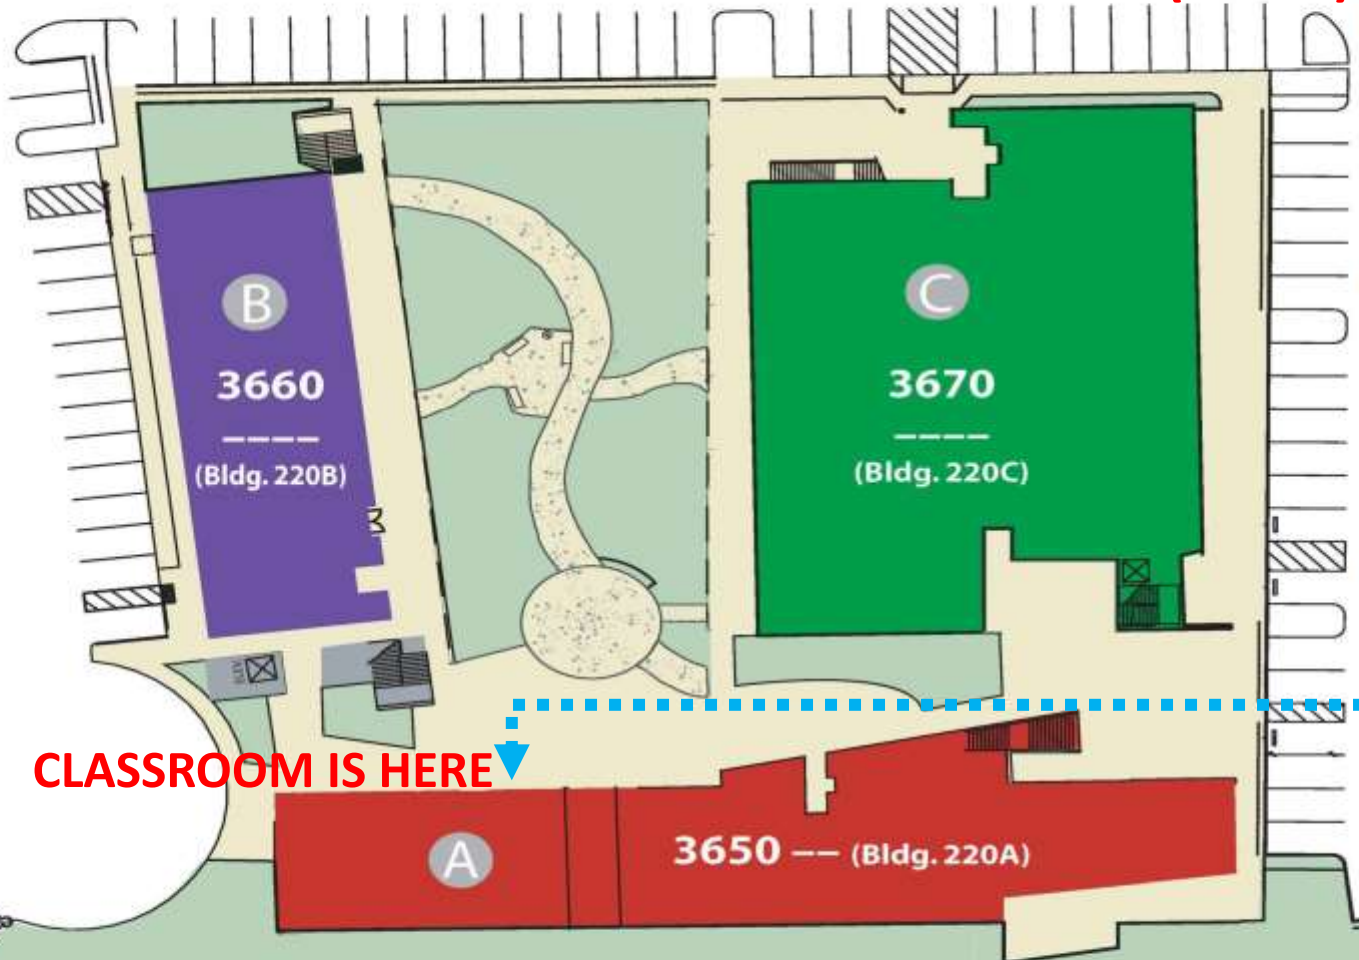

CAL POLY ENGLISH LANGUAGE INSTITUTE (CPELI)

CLASSROOM IS HERE

Set ["Innovation Brew Works"](#) as the Navigation Destination on your Google Map. That will get you to the parking lot directly.

TEMPLE AVE

INNOVATION WAY