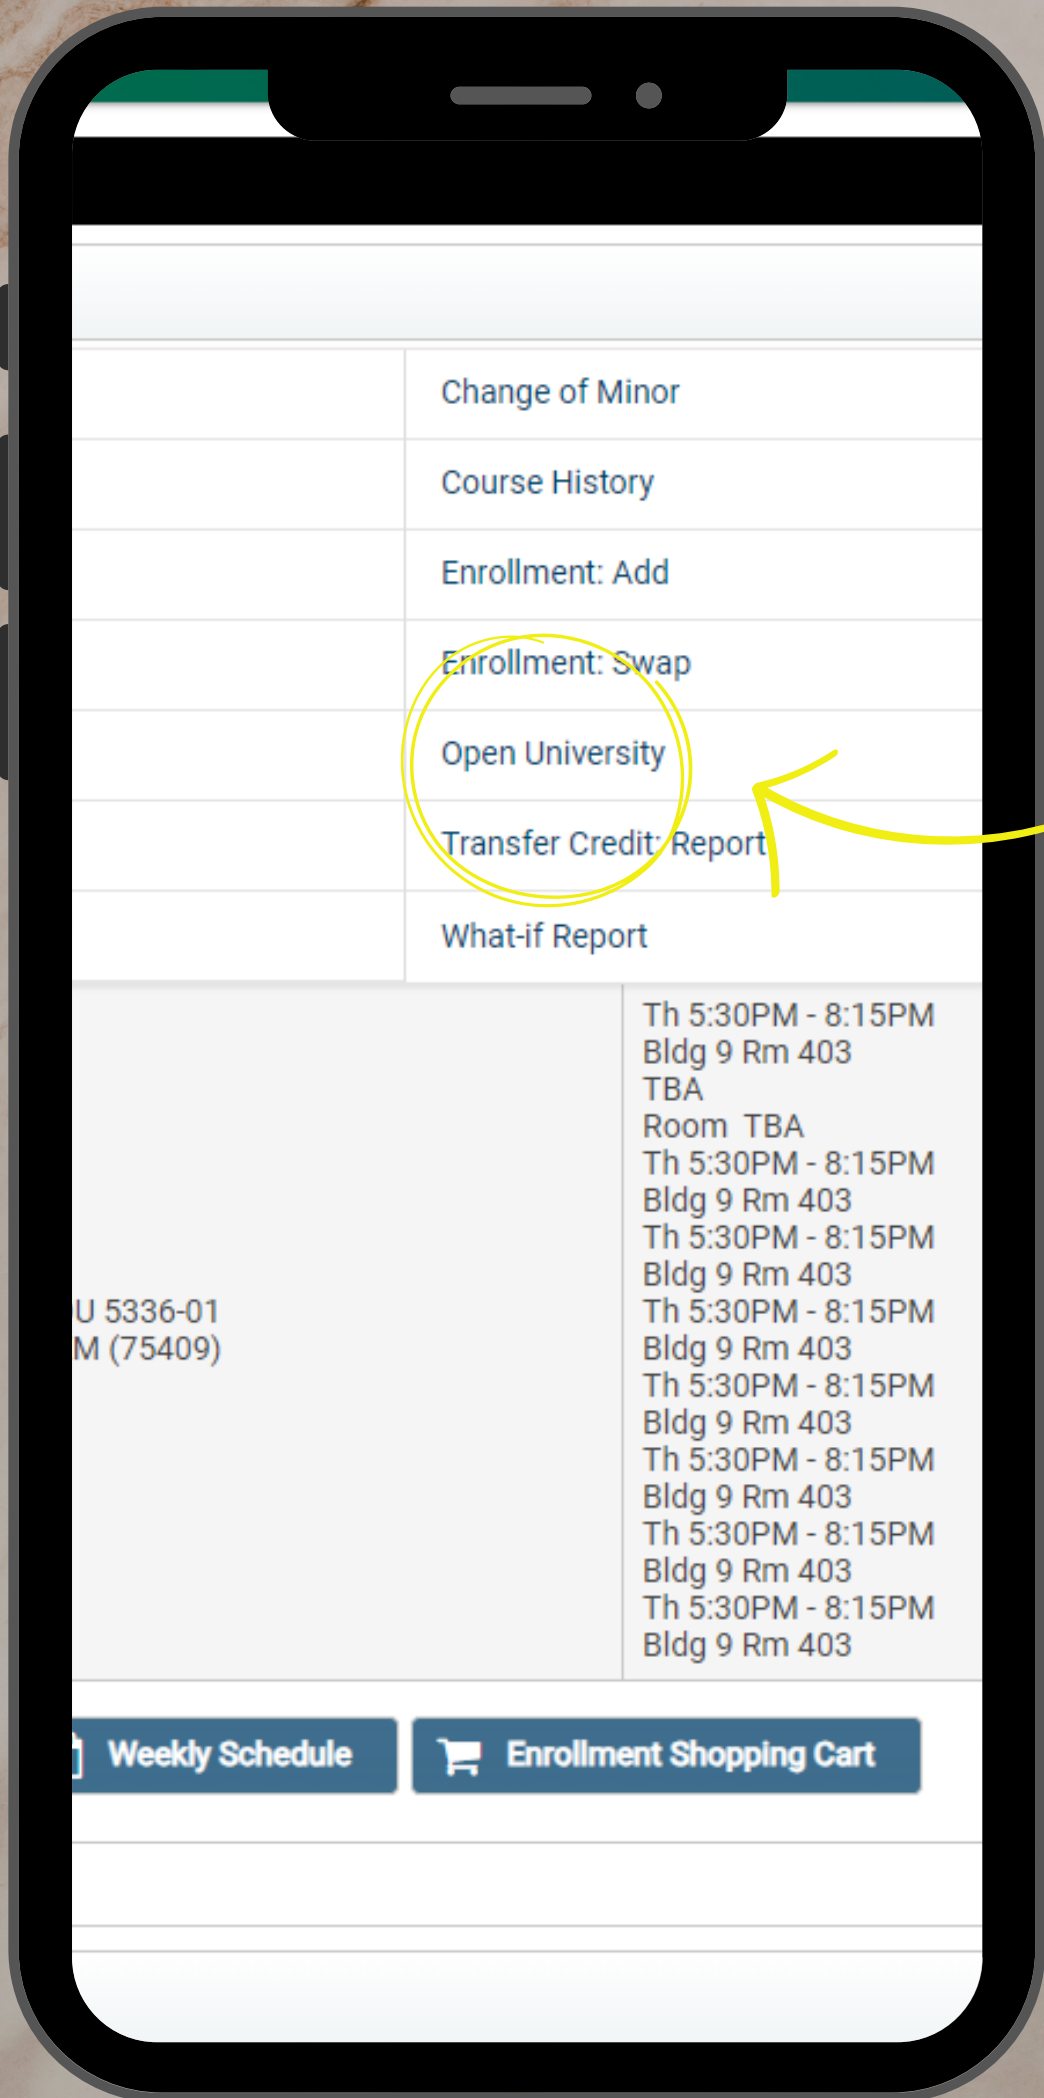

Happy
you at
events

Select
BroncoDirect
for Students

QUESTIONS? CONTACT
CPGEREG@CPP.EDU

Next

In student center: select the down arrow next to academics

QUESTIONS? CONTACT
CPGEREG@CPP.EDU

Next

Select "Open University"