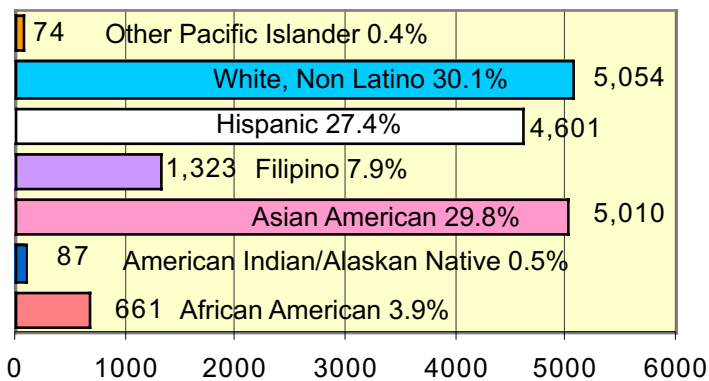

## California State Polytechnic University, Pomona

Academic Resources, Institutional Research and Planning

<http://www.csupomona.edu/~irp>

Fall 2002

Headcount by Class Level

Headcount by Student Type

Student Type	Headcount	Percentage
<b>First Time Students</b>		
First-time Freshmen	2,803	14.1%
First-time Graduate	253	1.3%
First Time Credential	244	1.2%
New 2nd Bacc.	47	0.2%
New Transfer	1,342	6.8%
<b>Continuing</b>		
Returning	107	0.5%
Transitory	194	1.0%
<b>Total</b>	<b>19,821</b>	<b>100.0%</b>

Headcount and Percent by Ethnic Group

\*Self Reported Ethnicity. Figures are total identified and do not include nonresident alien and other.

Fall 2002 Enrollment by Ethnic Group

African American	661
Amer Ind/Alaskan Nat	87
Asian American	5,010
Filipino	1,323
Hispanic	4,601
Other Pacific Islander	74
White, Non-Latino	5,054
Total Identified	16,810
Nonresident Alien	912
Other	2,099
<b>Grand Total</b>	<b>19,821</b>