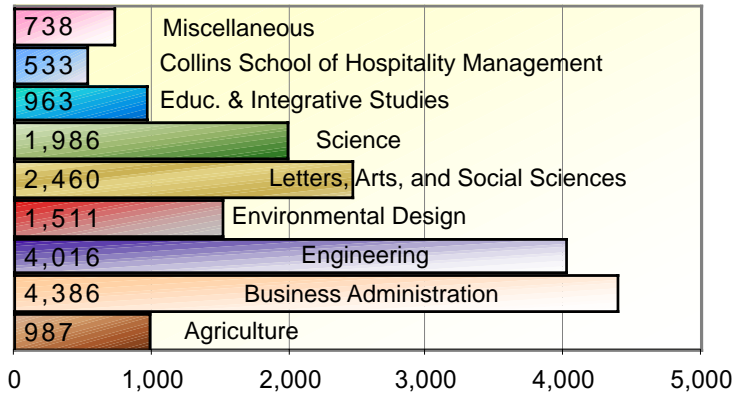

Just the Facts:

California State Polytechnic University, Pomona

Academic Resources, Institutional Research and Planning

Fall 2002

Undergraduate Headcount by College/School

The total enrollment of individuals (headcount) is 19,821. The full-time equivalent figure is 16,309.

Undergraduates - 17,580

81% (14,253) are full-time students taking 12 units or more. 19% (3,327) are part-time students, between 0 and 11.9 units.

Graduate - 1,140

28% (314) are full-time students, taking 9 units or more. 72% (826) are part-time students, taking between 0 and 8.9 units.

Credential - 1,101

40% (435) are full-time students, taking 9 units or more. 60% (666) are part-time students, taking between 0 and 8.9 units.