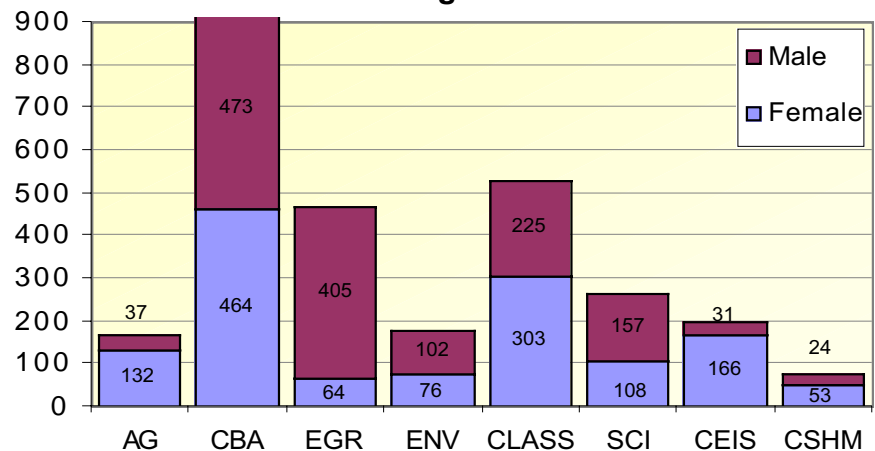

Bachelor Degrees Granted by Gender and College/School

Total Number of Degree Conferred 2001-2002	
Bachelors	2,820
Masters	367
TOTAL	3,187