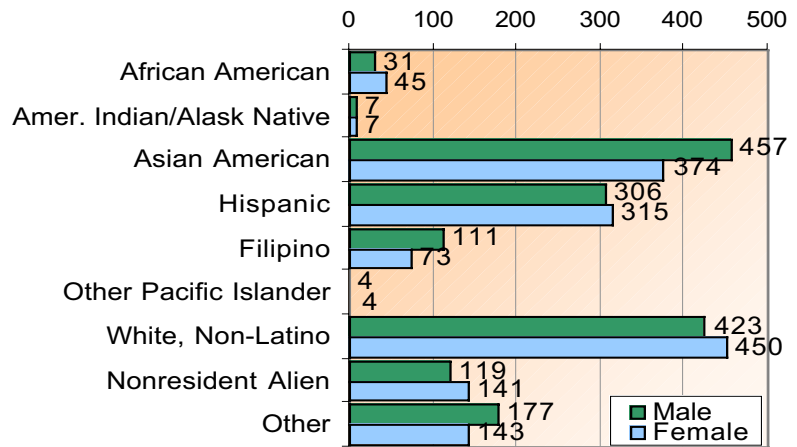

## California State Polytechnic University, Pomona

Academic Resources, Institutional Research and Planning

Fall 2002

**Total Degrees Granted**

**Degrees Granted by Ethnicity and Gender, 2001-2002**

**Bachelor Degrees Granted by Gender and College/School**