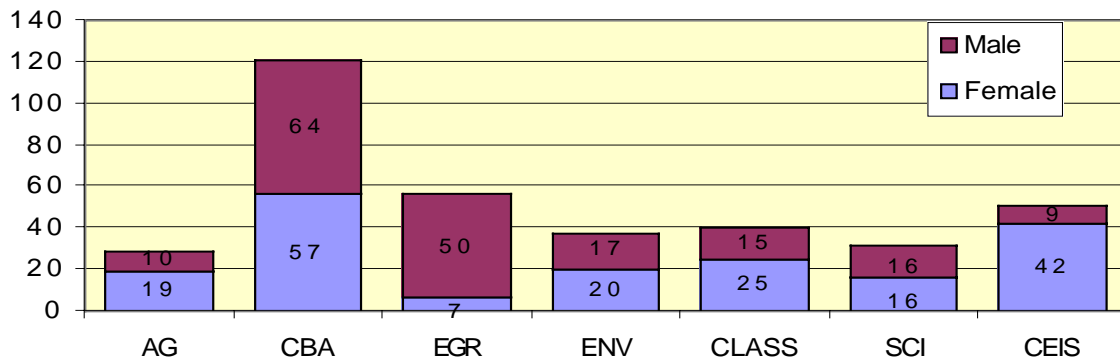

Master's Degrees by Gender and College/School