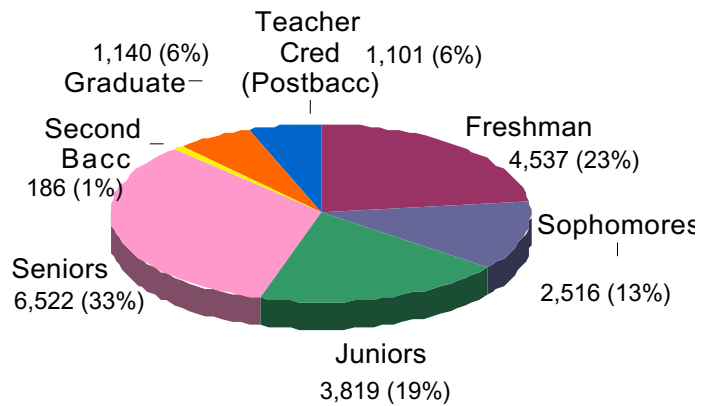

# Just the Facts:

## California State Polytechnic University, Pomona

Academic Resources, Institutional Research and Planning

<http://www.csupomona.edu/~irp>

Fall 2002

Headcount by Class Level

Headcount by Student Type

Student Type	Headcount	Percentage
<b>First Time Students</b>		
First-time Freshmen	2,803	14.1%
First-time Graduate	253	1.3%
First Time Credential	244	1.2%
New 2nd Bacc.	47	0.2%
New Transfer	1,342	6.8%
<b>Continuing</b>		
Returning	107	0.5%
Transitory	194	1.0%
<b>Total</b>	<b>19,821</b>	<b>100.0%</b>