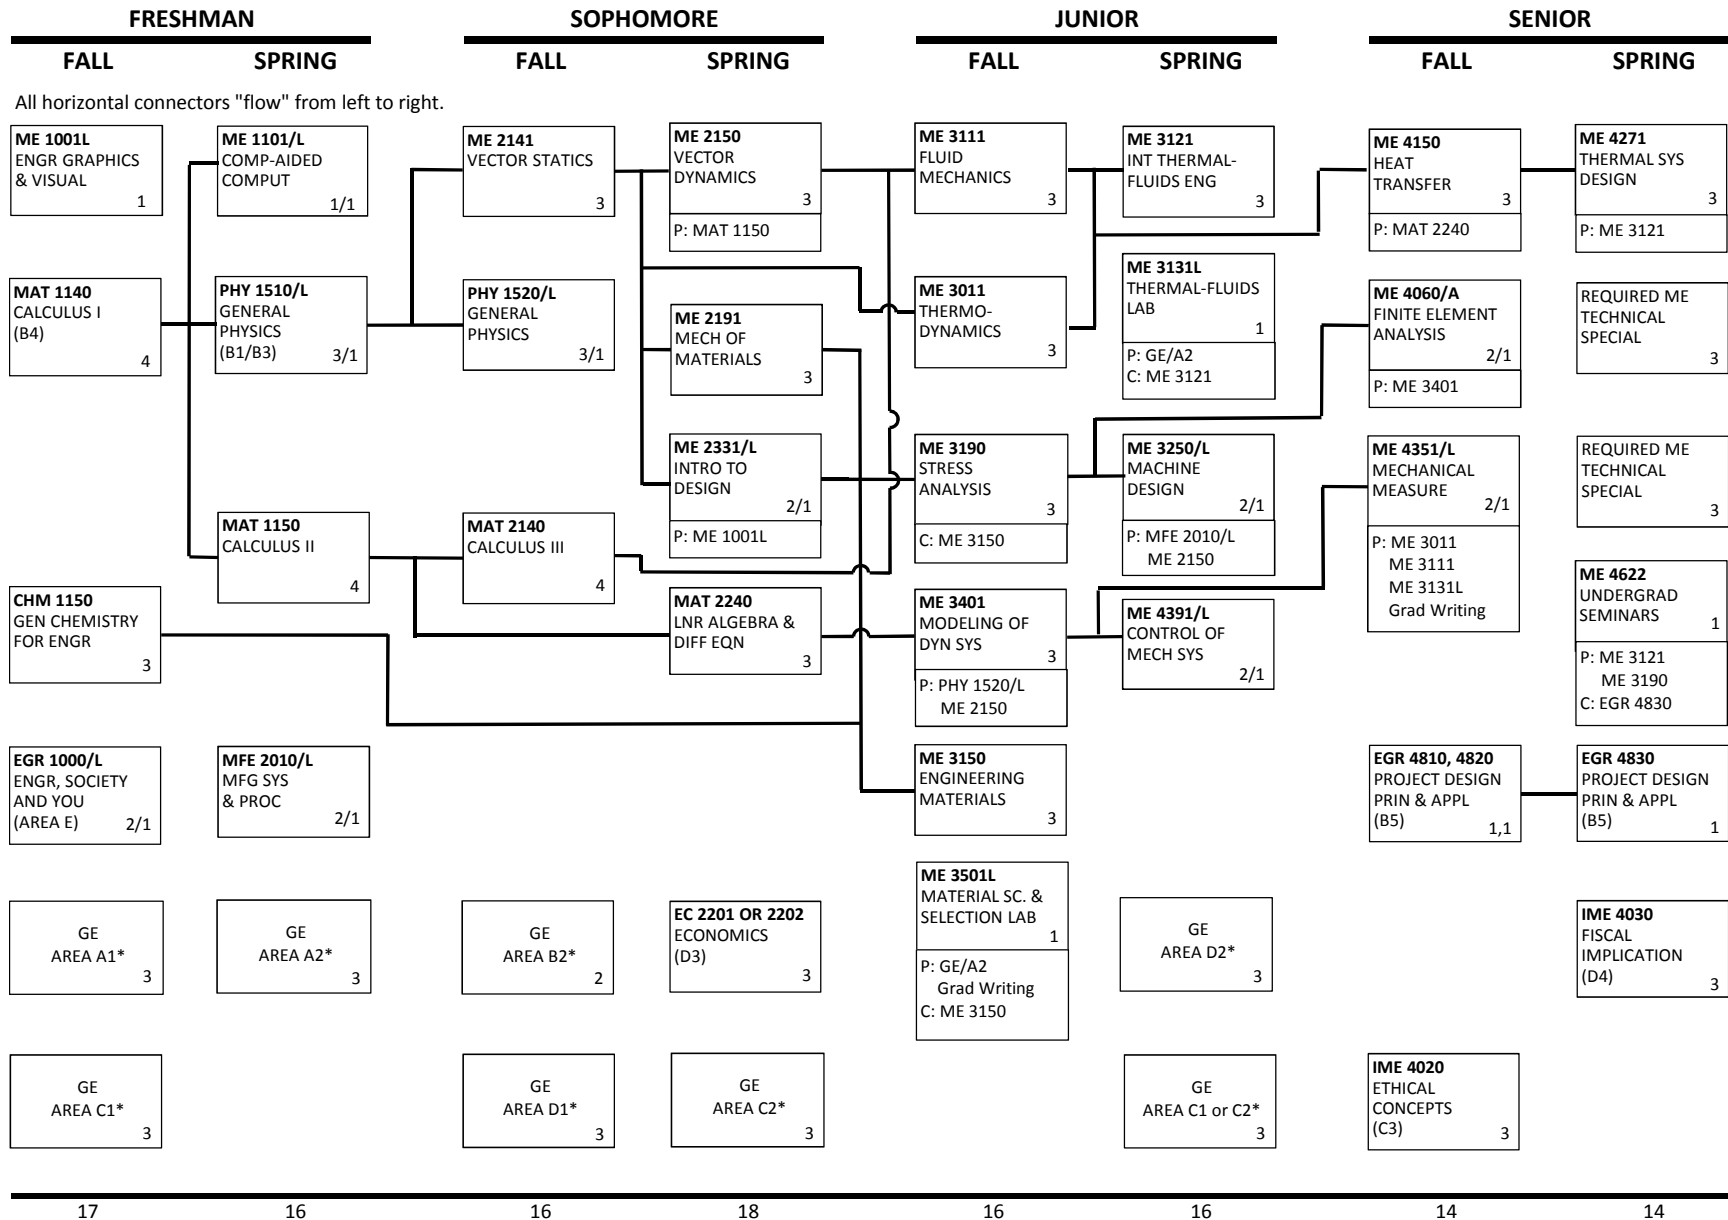

COURSE
P: PREREQ C: COREQ

**CALIFORNIA STATE POLYTECHNIC UNIVERSITY, POMONA
MECHANICAL ENGINEERING DEPARTMENT**

2020-2021

* SEE LISTS OF APPROVED COURSES IN THESE AREAS. GE AREA A3 IS SATISFIED BY COMPLETION OF BSME DEGREE.