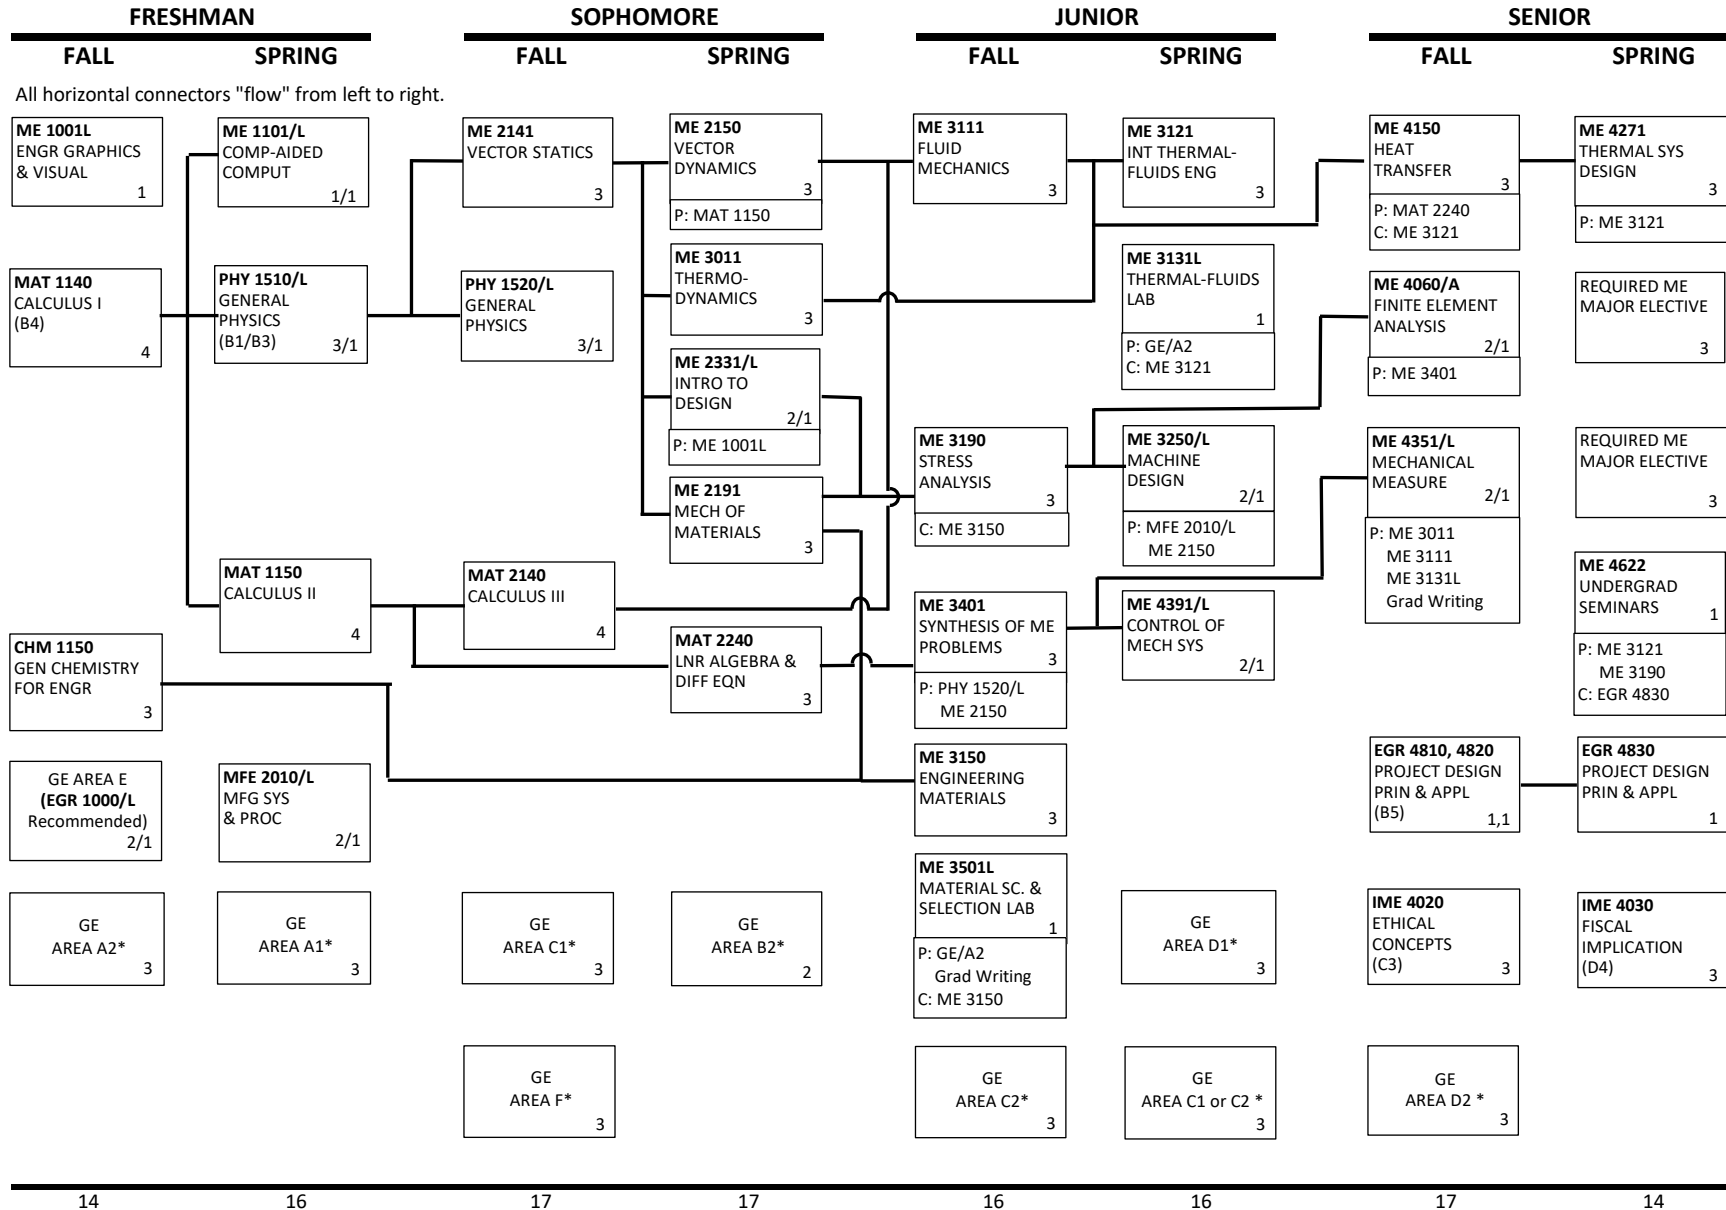

COURSE
P: PREREQ C: COREQ

**CALIFORNIA STATE POLYTECHNIC UNIVERSITY, POMONA  
MECHANICAL ENGINEERING DEPARTMENT**

**2024-2025**

\* SEE LISTS OF APPROVED COURSES IN THESE AREAS. GE AREA A3 (3 UNITS) IS SATISFIED BY COMPLETION OF BSME DEGREE.