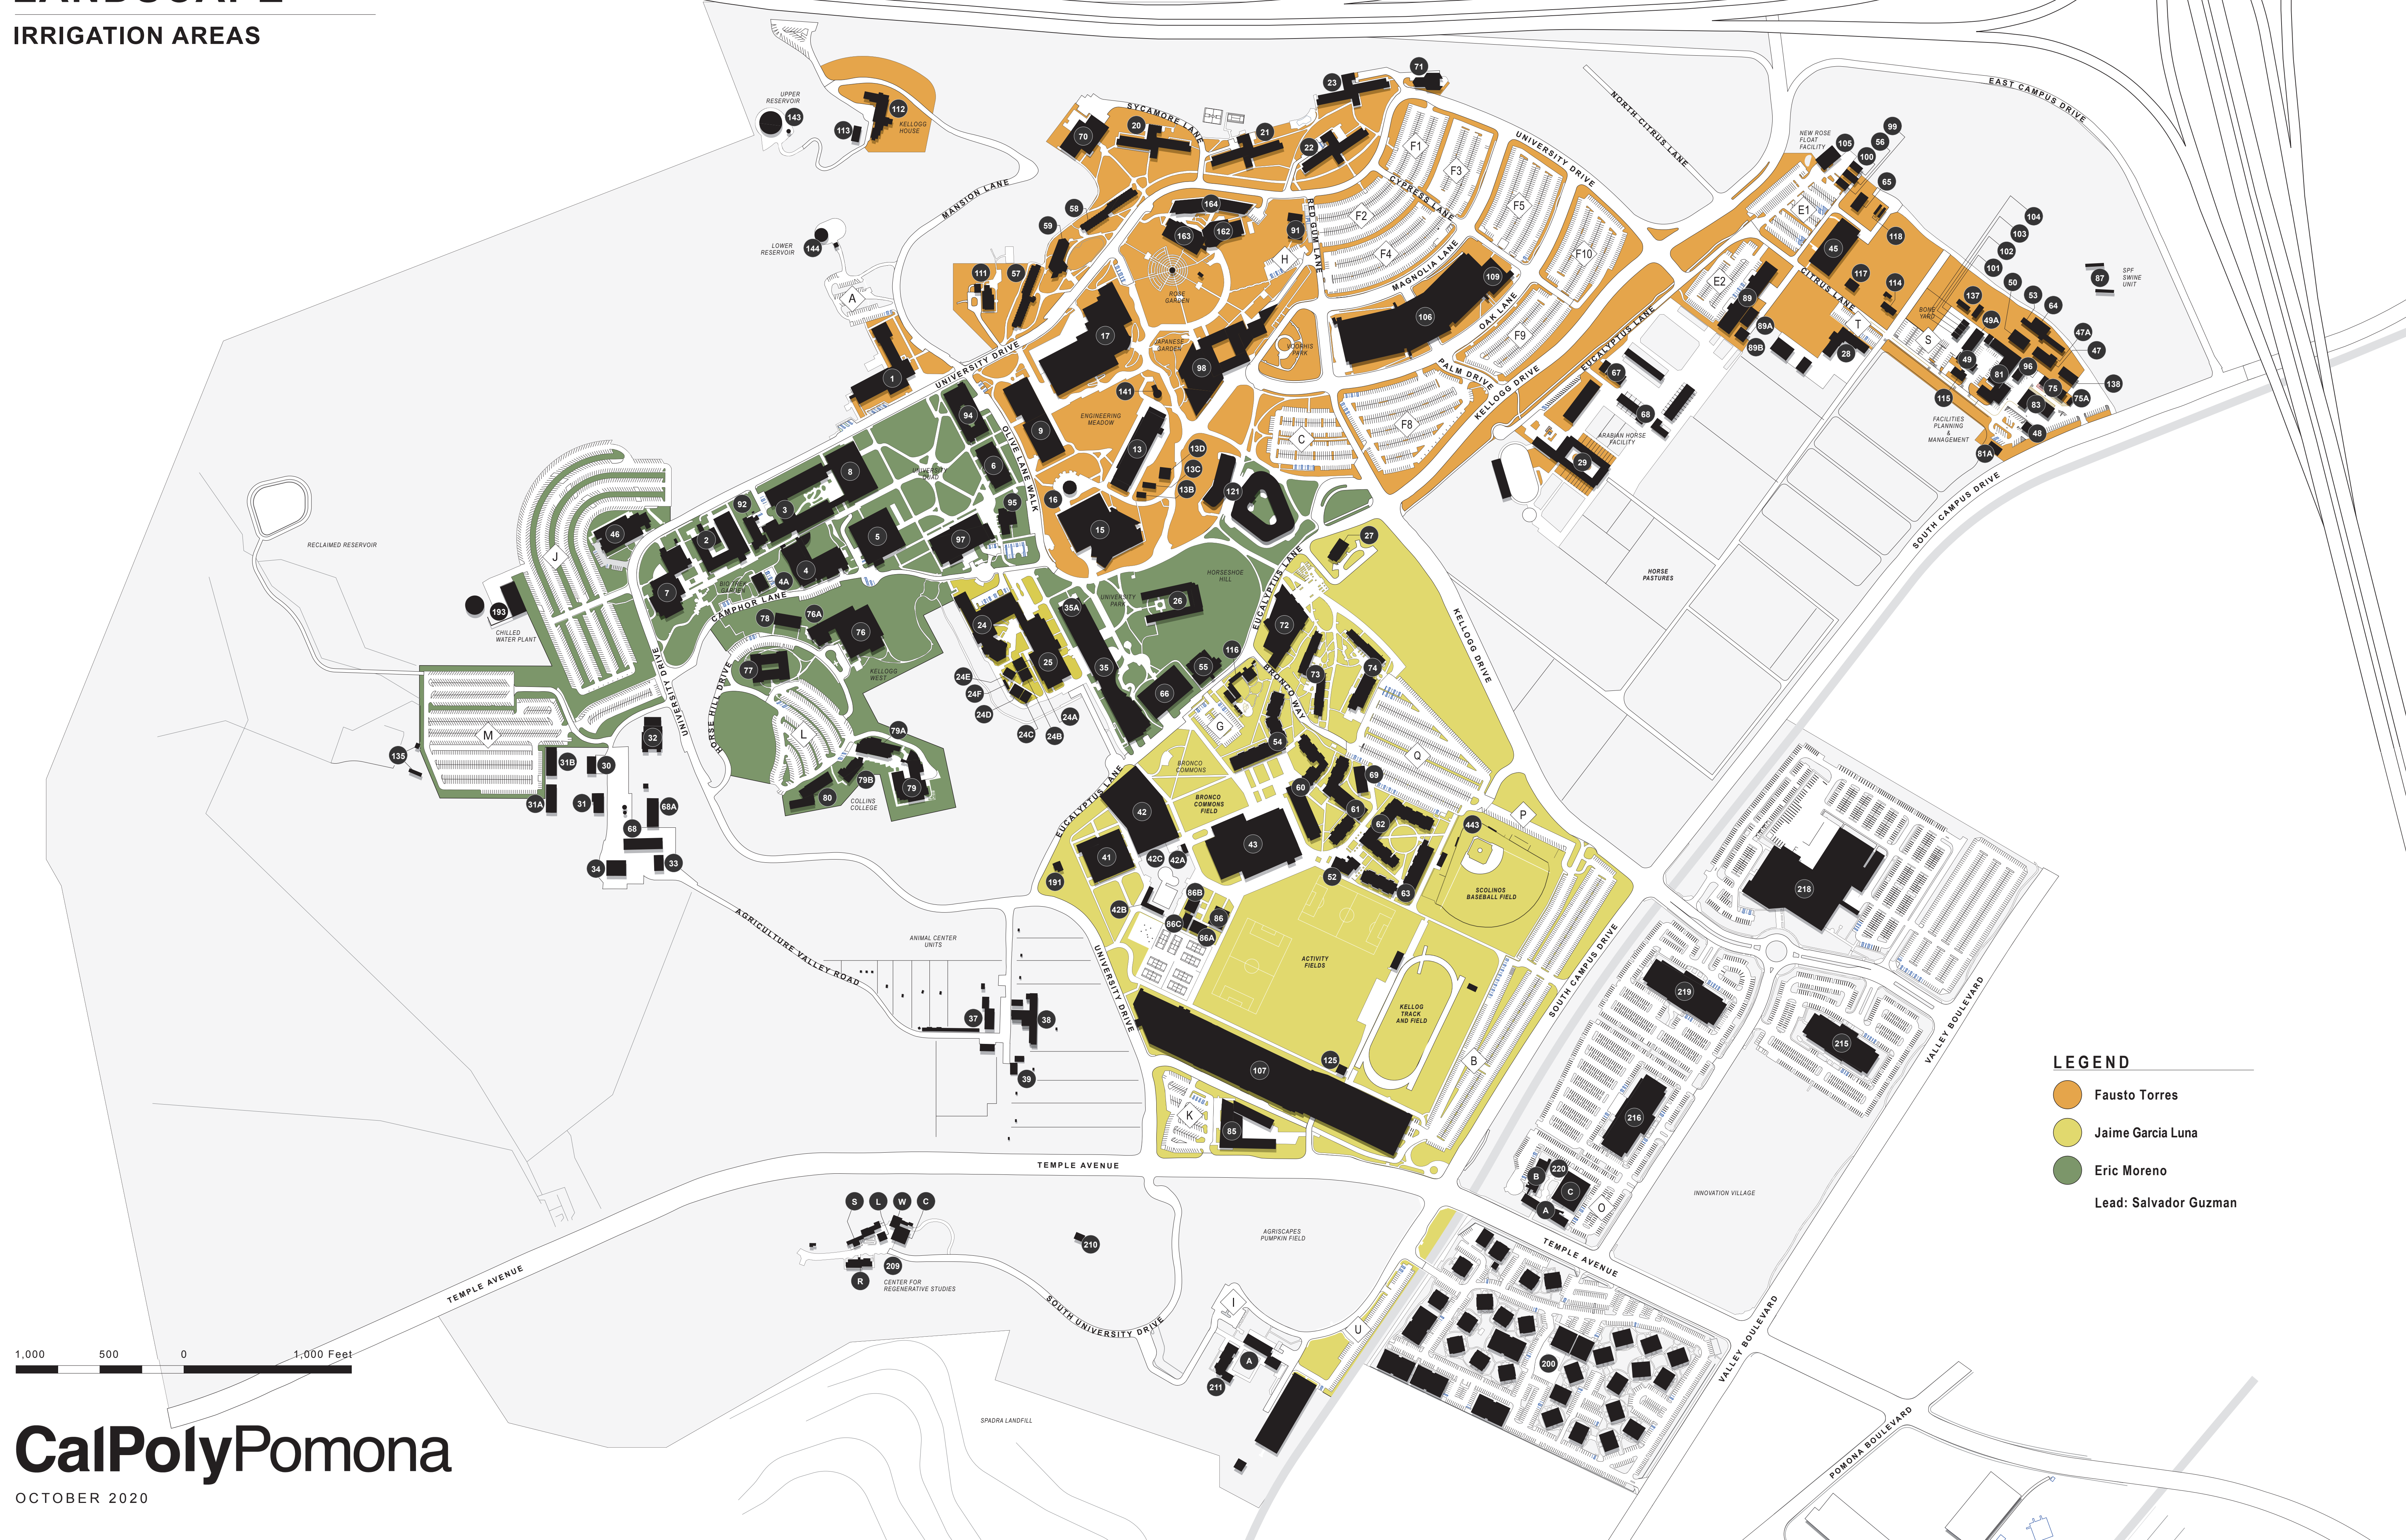

# LANDSCAPE

## IRRIGATION AREAS

### LEGEND

- Fausto Torres
  - Jaime Garcia Luna
  - Eric Moreno
- Lead: Salvador Guzman