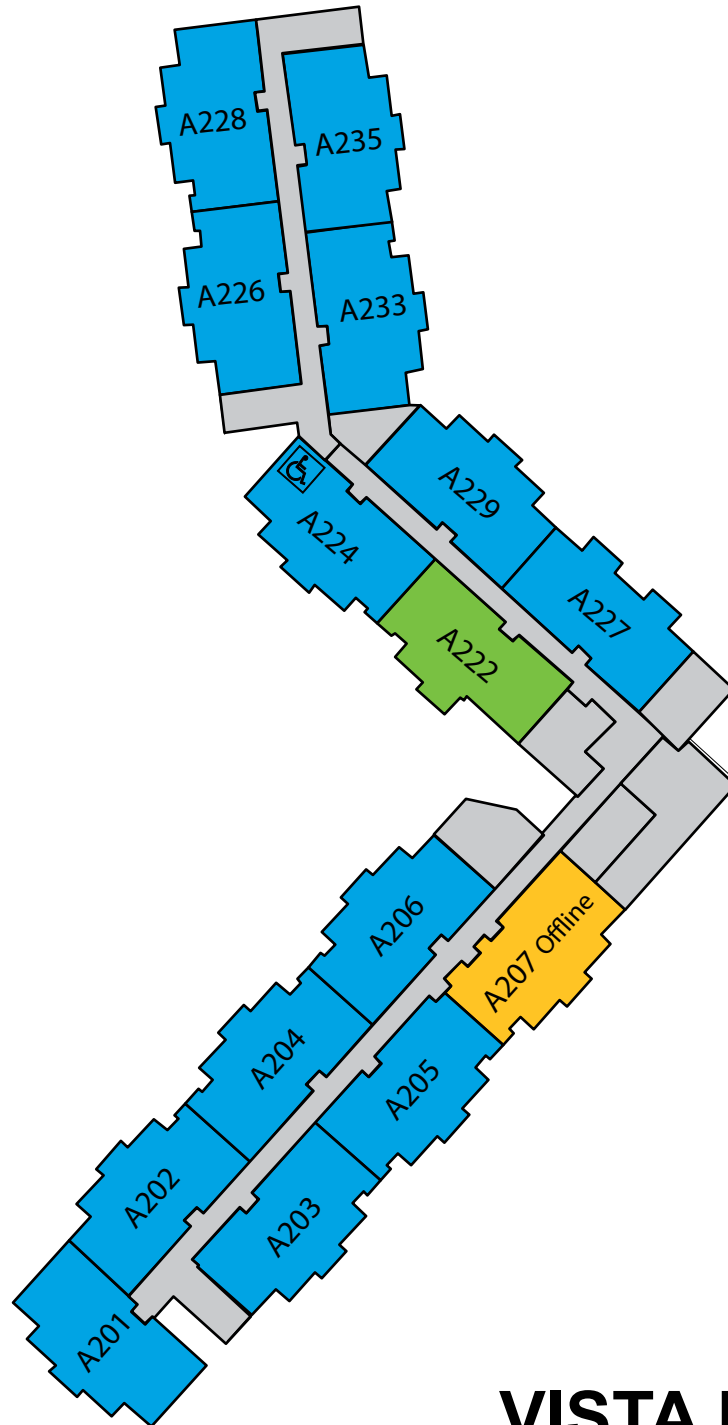

Residential Suites - Level 1

-  Unit Type 1 - 4 Bedroom
-  Unit Type 3 - 3 Bedroom
-  Unit Type 4 - 2 Bedroom + RA

BUILDING 54

VISTA DE LA ESTRELLAS

Residential Suites - Level 2

-  Unit Type 1 - 4 Bedroom
-  Unit Type 3 - 3 Bedroom
-  Unit Type 4 - 2 Bedroom + RA

BUILDING 54

VISTA DE LA ESTRELLAS

Residential Suites - Level 3

- Unit Type 1 - 4 Bedroom
- Unit Type 3 - 3 Bedroom
- Unit Type 4 - 2 Bedroom + RA

BUILDING 54

VISTA DE LA ESTRELLAS

Residential Suites - Level 4