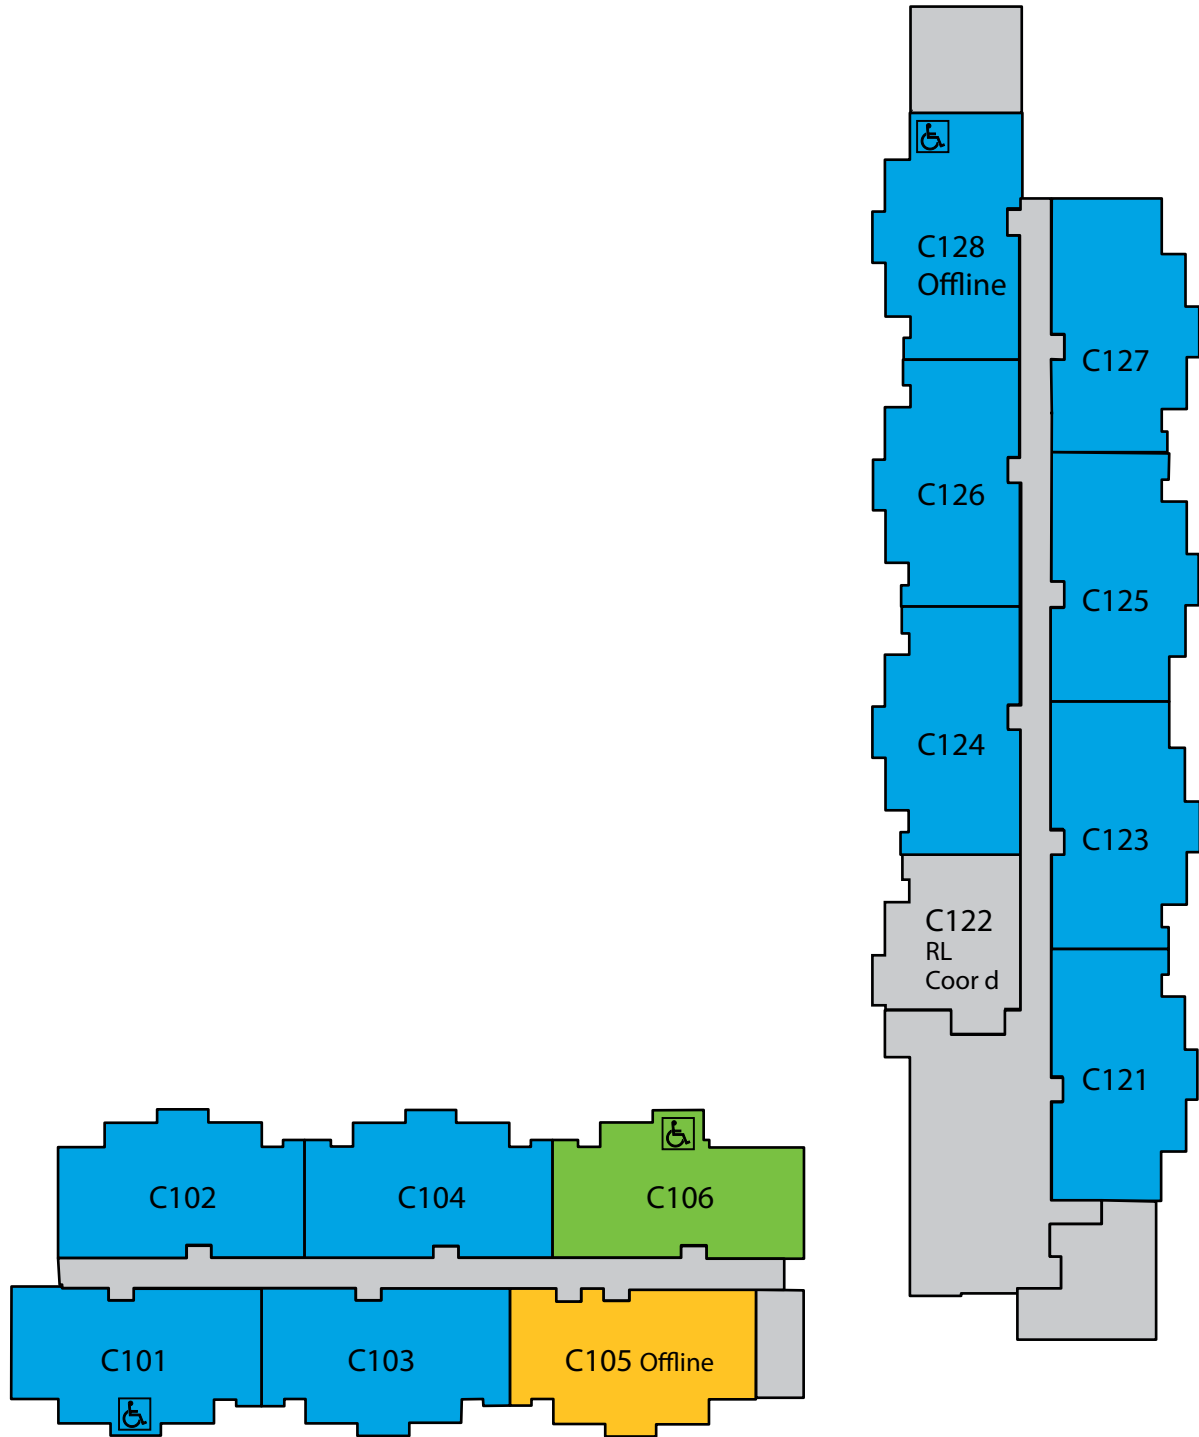

Residential Suites - Level 1

- Unit Type 1 - 4 Bedroom
- Unit Type 3 - 3 Bedroom
- Unit Type 4 - 2 Bedroom + RA

# BUILDING 63 VISTA DE LA LUNA

Residential Suites - Level 2

- Unit Type 1 - 4 Bedroom
- Unit Type 3 - 3 Bedroom
- Unit Type 4 - 2 Bedroom + RA

# BUILDING 63 VISTA DE LA LUNA

Residential Suites - Level 3

-  Unit Type 1 - 4 Bedroom
-  Unit Type 3 - 3 Bedroom
-  Unit Type 4 - 2 Bedroom + RA

# BUILDING 63 VISTA DE LA LUNA