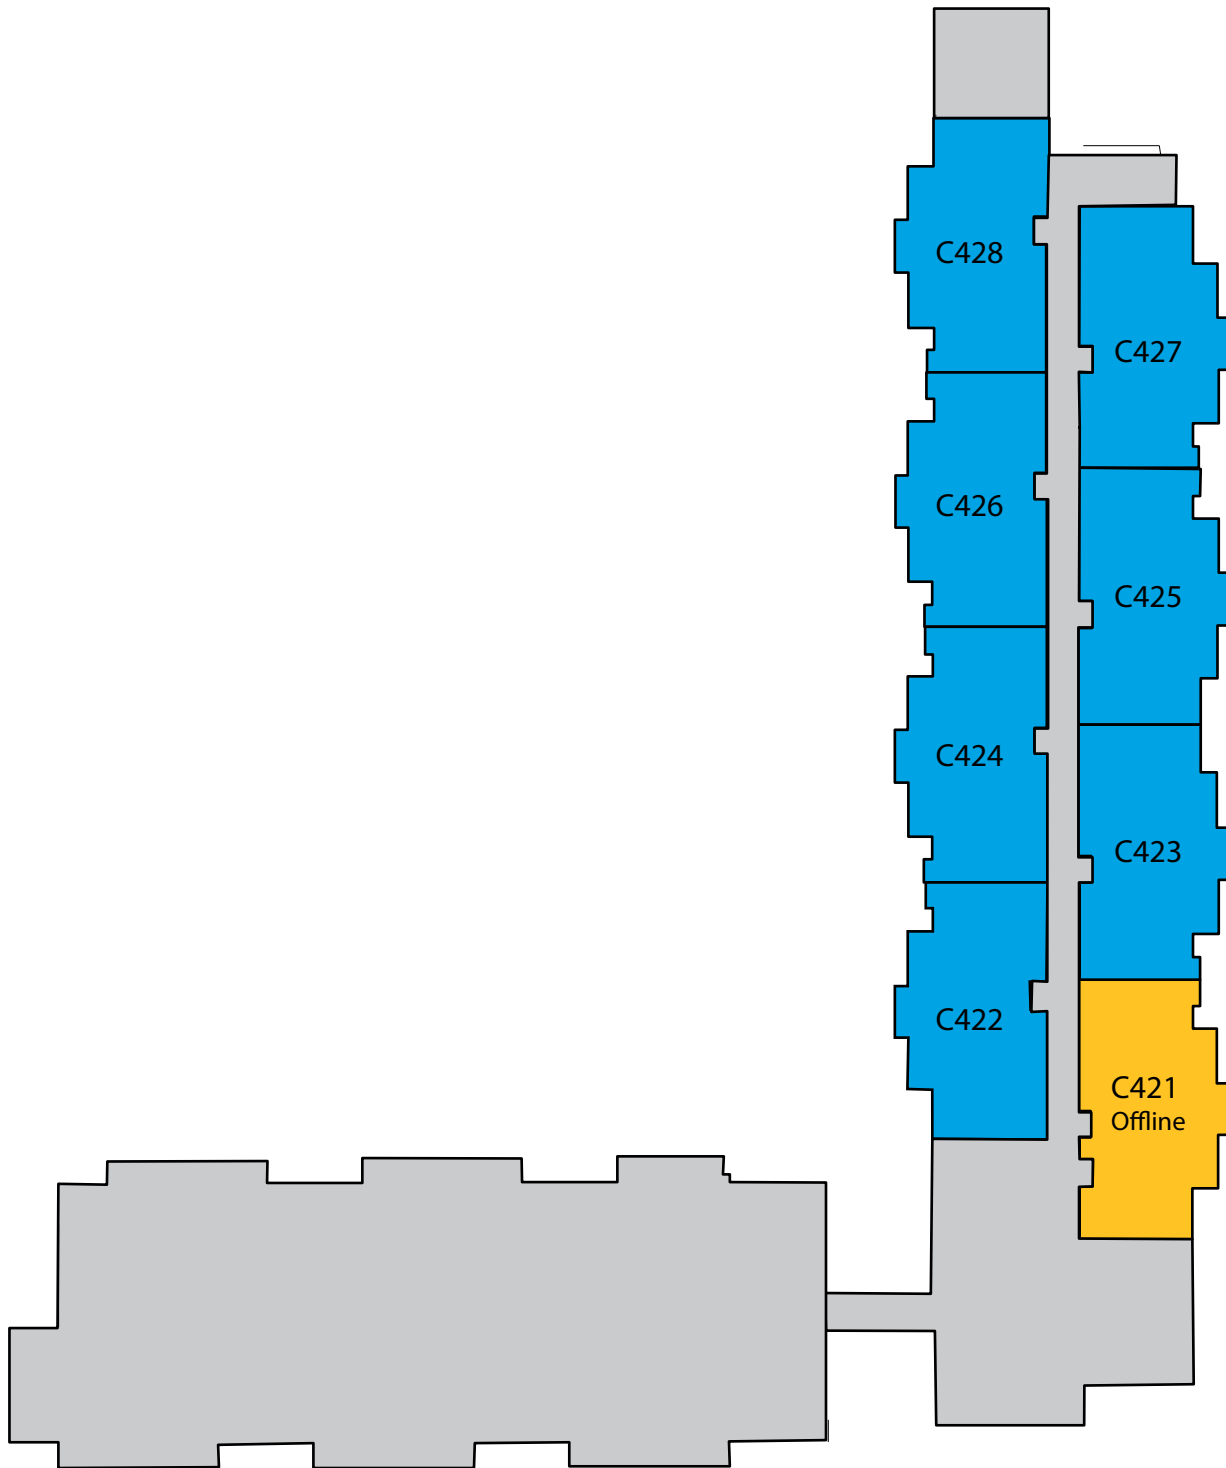

# BUILDING 63 VISTA DE LA LUNA

Residential Suites - Level 2

- Unit Type 1 - 4 Bedroom
- Unit Type 3 - 3 Bedroom
- Unit Type 4 - 2 Bedroom + RA

# BUILDING 63 VISTA DE LA LUNA

Residential Suites - Level 3

-  Unit Type 1 - 4 Bedroom
-  Unit Type 3 - 3 Bedroom
-  Unit Type 4 - 2 Bedroom + RA

# **BUILDING 63 VISTA DE LA LUNA**

Residential Suites - Level 4

- Unit Type 1 - 4 Bedroom
- Unit Type 3 - 3 Bedroom
- Unit Type 4 - 2 Bedroom + RA

# BUILDING 63 VISTA DE LA LUNA