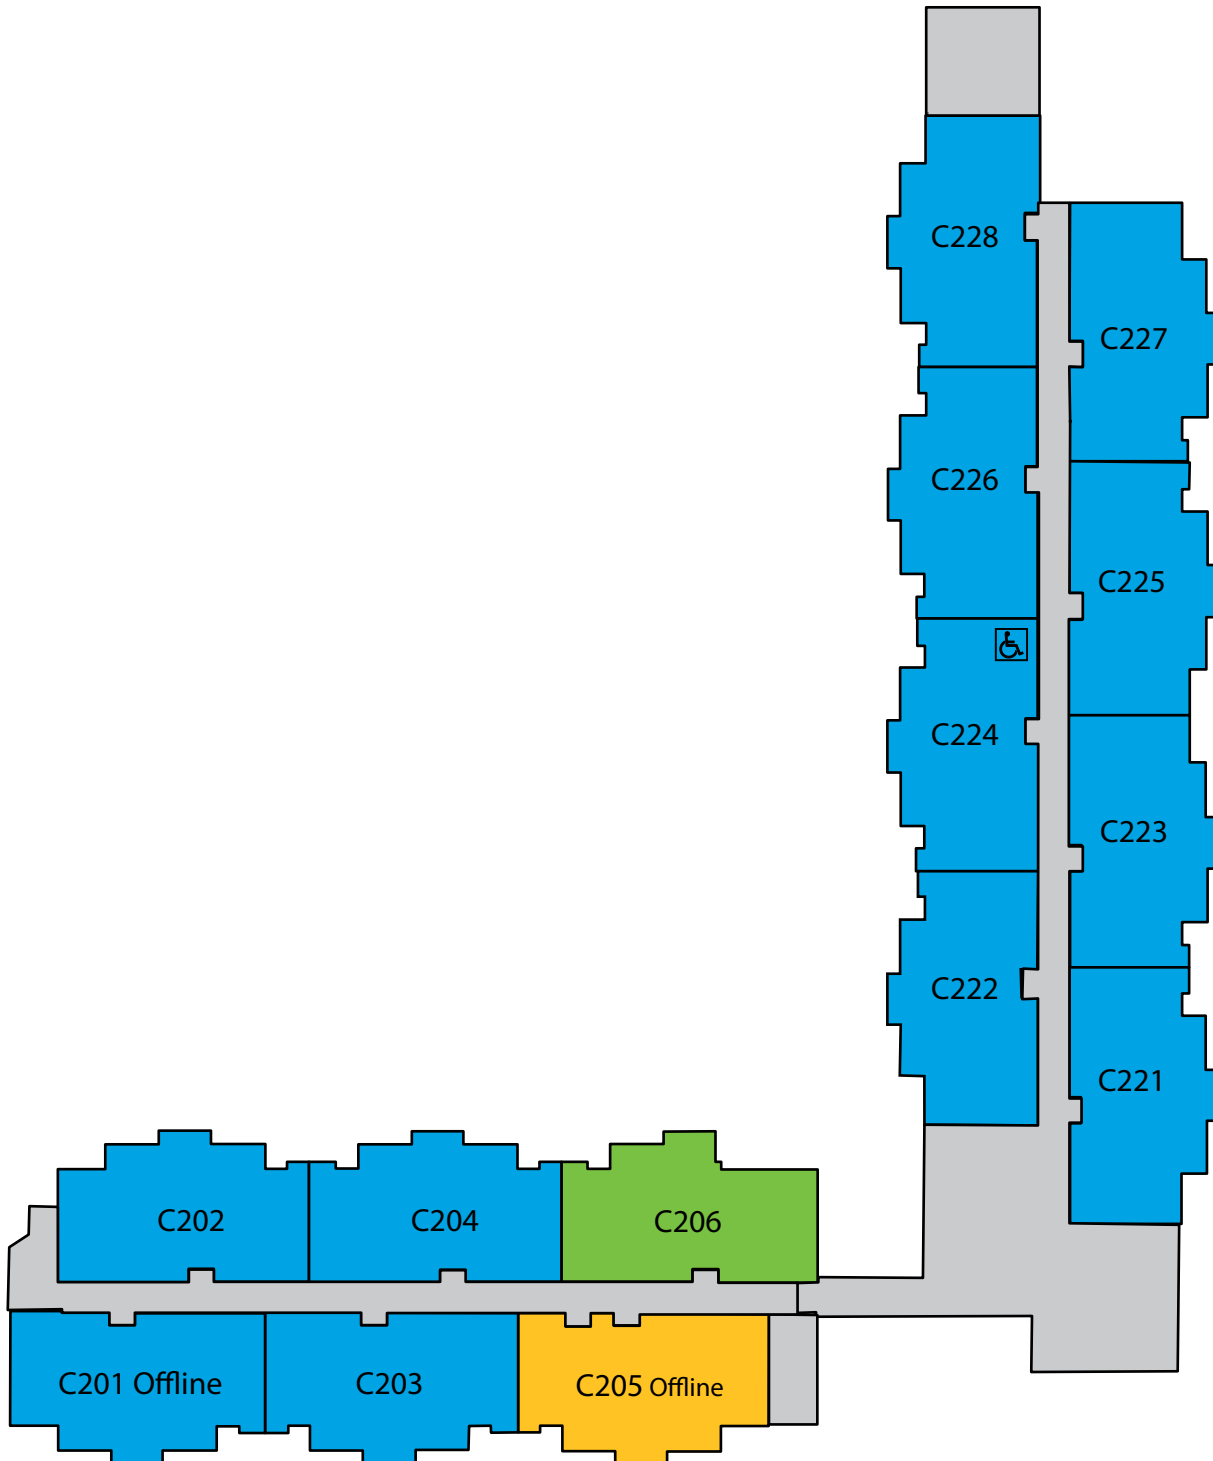

Residential Suites - Level 1

- Unit Type 1 - 4 Bedroom
- Unit Type 3 - 3 Bedroom
- Unit Type 4 - 2 Bedroom + RA

# BUILDING 63 VISTA DE LA LUNA

Residential Suites - Level 2

- Unit Type 1 - 4 Bedroom
- Unit Type 3 - 3 Bedroom
- Unit Type 4 - 2 Bedroom + RA

# BUILDING 63 VISTA DE LA LUNA

Residential Suites - Level 3

-  Unit Type 1 - 4 Bedroom
-  Unit Type 3 - 3 Bedroom
-  Unit Type 4 - 2 Bedroom + RA

# BUILDING 63 VISTA DE LA LUNA