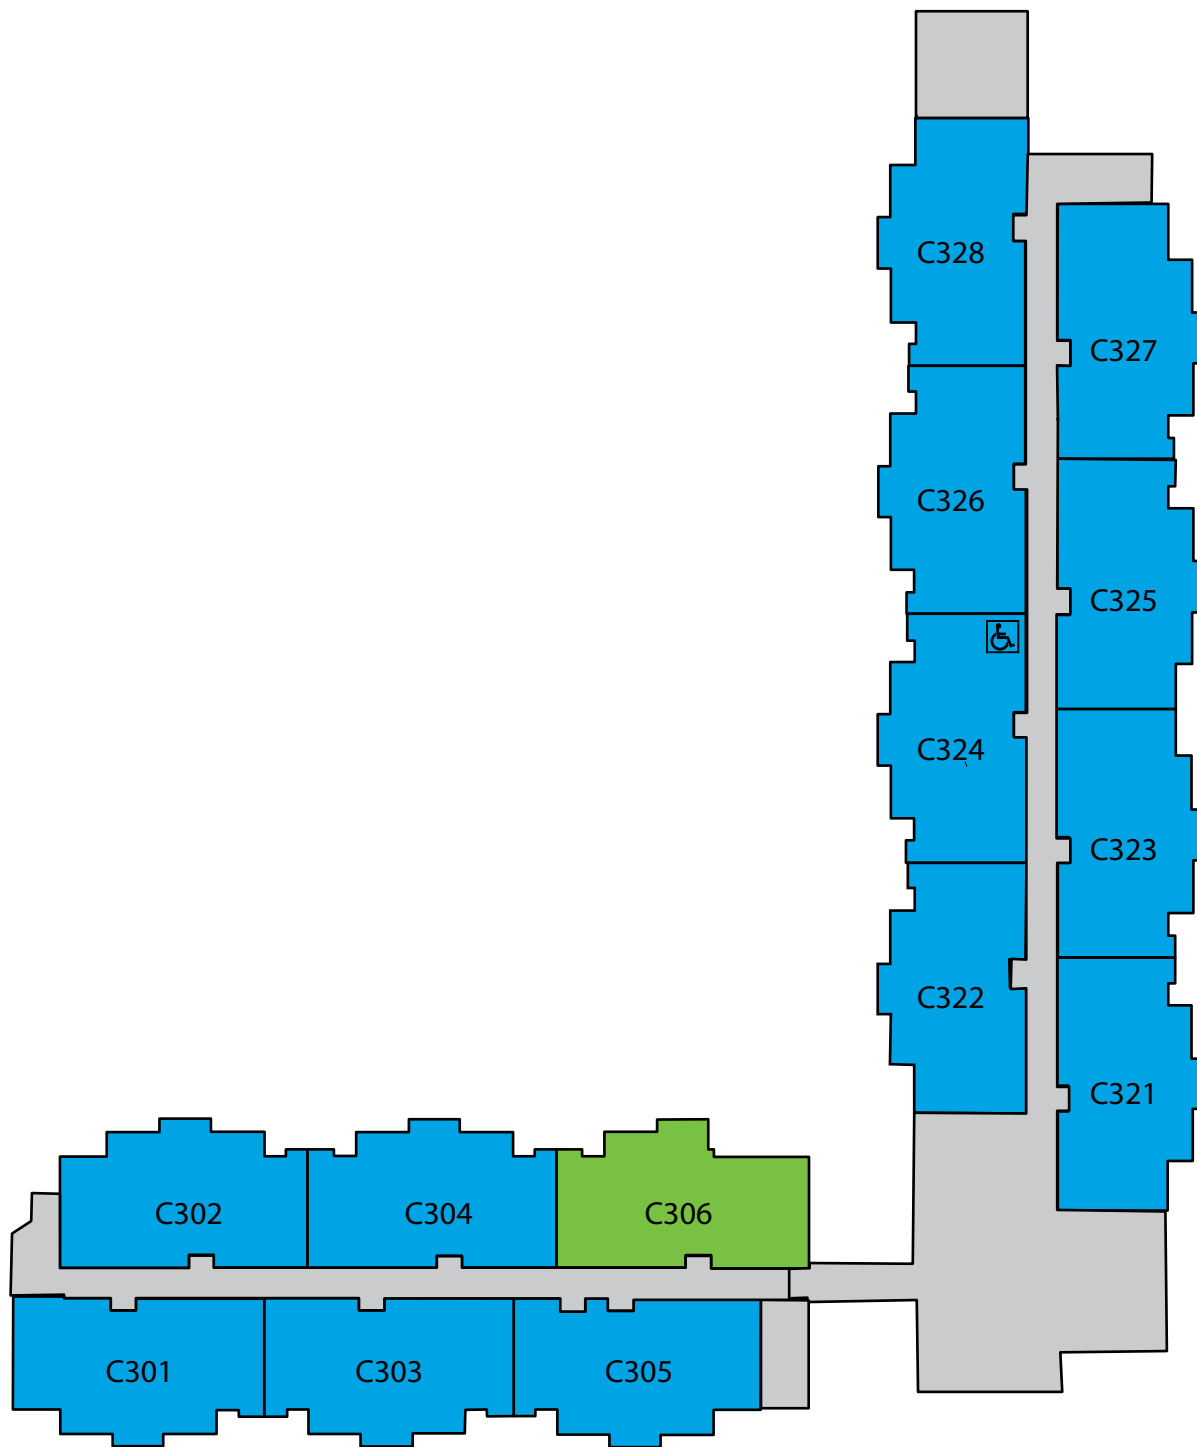

Residential Suites - Level 1

- Unit Type 1 - 4 Bedroom
- Unit Type 3 - 3 Bedroom
- Unit Type 4 - 2 Bedroom + RA

# BUILDING 63 VISTA DE LA LUNA

Residential Suites - Level 2

- Unit Type 1 - 4 Bedroom
- Unit Type 3 - 3 Bedroom
- Unit Type 4 - 2 Bedroom + RA

# BUILDING 63 VISTA DE LA LUNA

Residential Suites - Level 3

-  Unit Type 1 - 4 Bedroom
-  Unit Type 3 - 3 Bedroom
-  Unit Type 4 - 2 Bedroom + RA

# BUILDING 63 VISTA DE LA LUNA