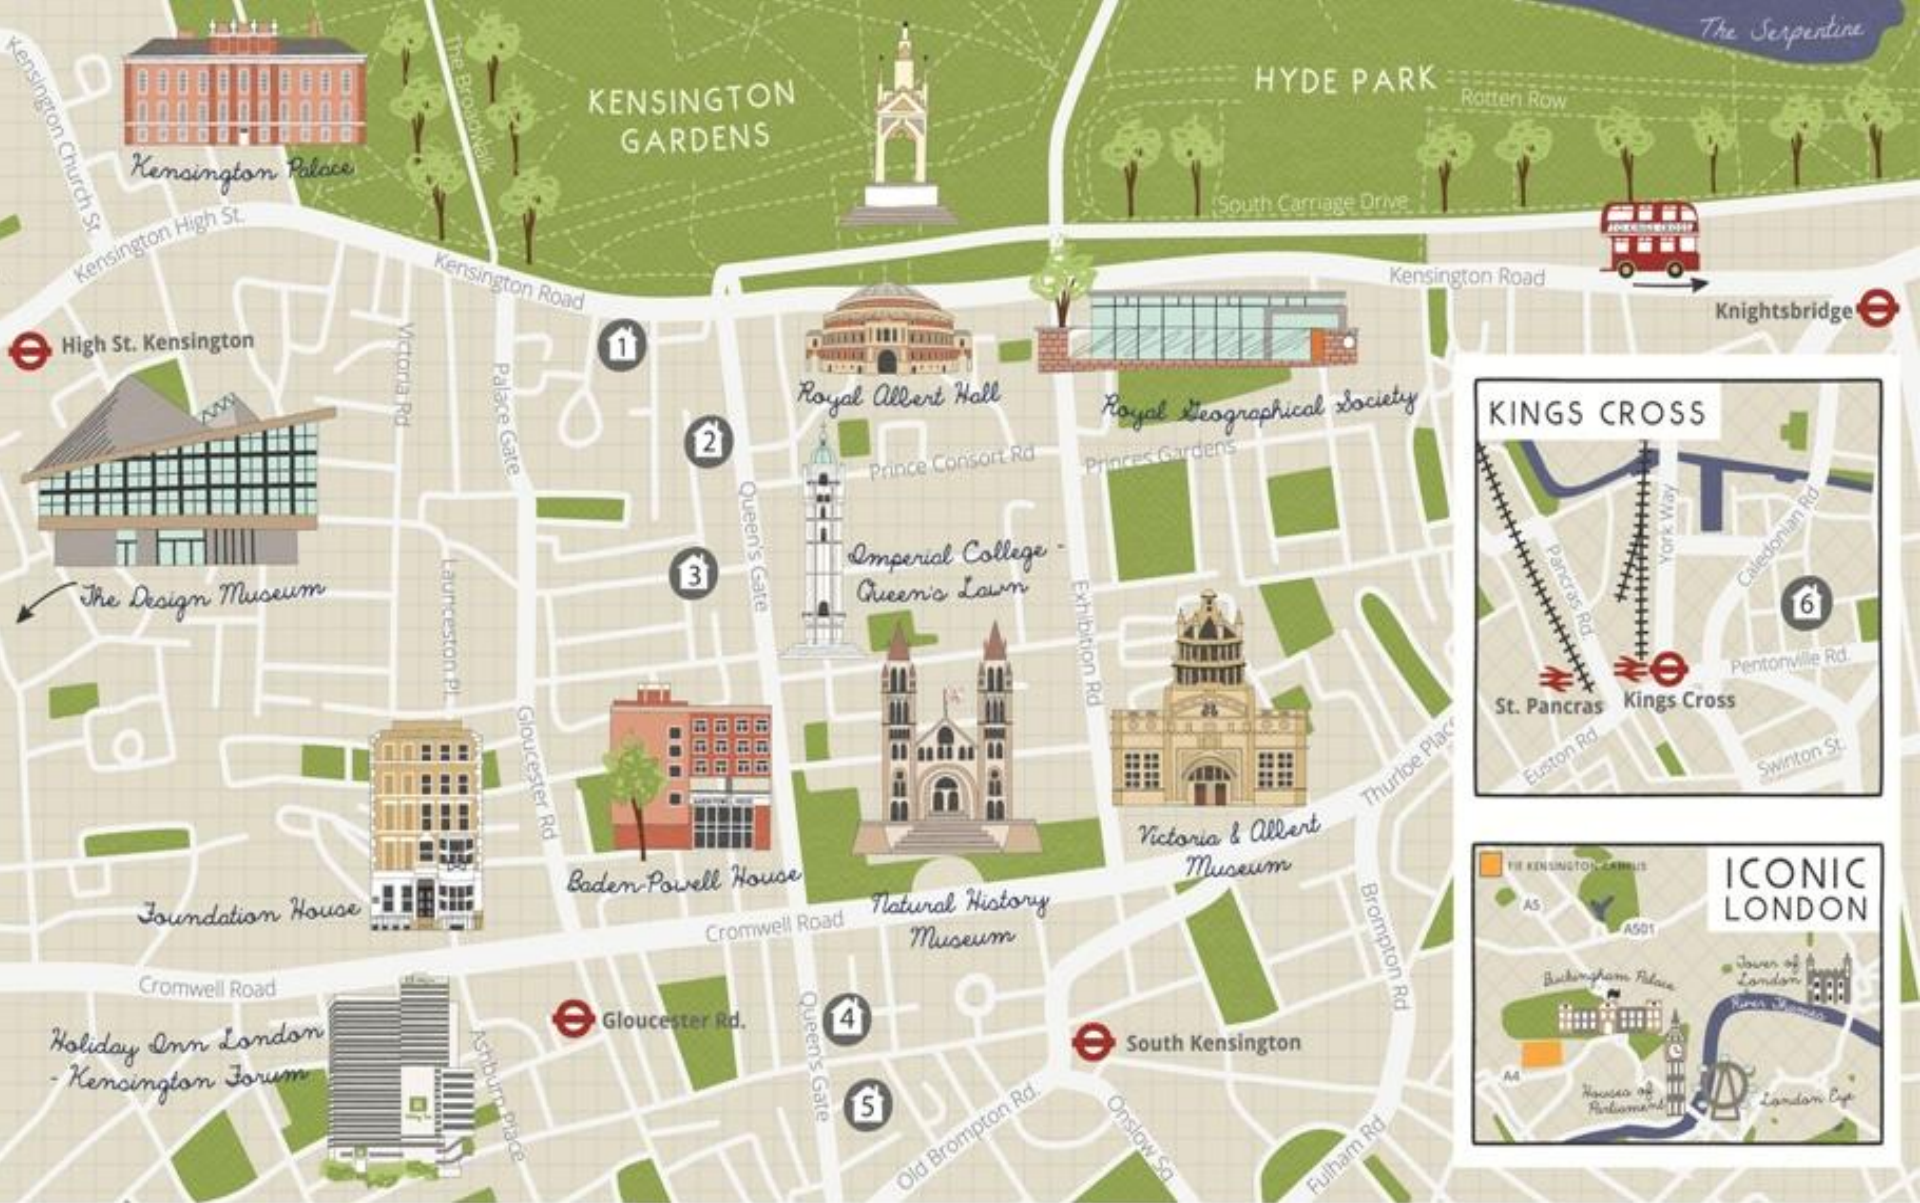

FIE.KENSINGTON CAMPUS

FIE STUDENT HOUSING

- 1 HYDE PARK GATE
- 3 METROGATE HOUSE
- 5 MANSON PLACE
- 2 THE CROFTON
- 4 QUEEN'S GATE
- 6 KINGS CROSS HOUSE