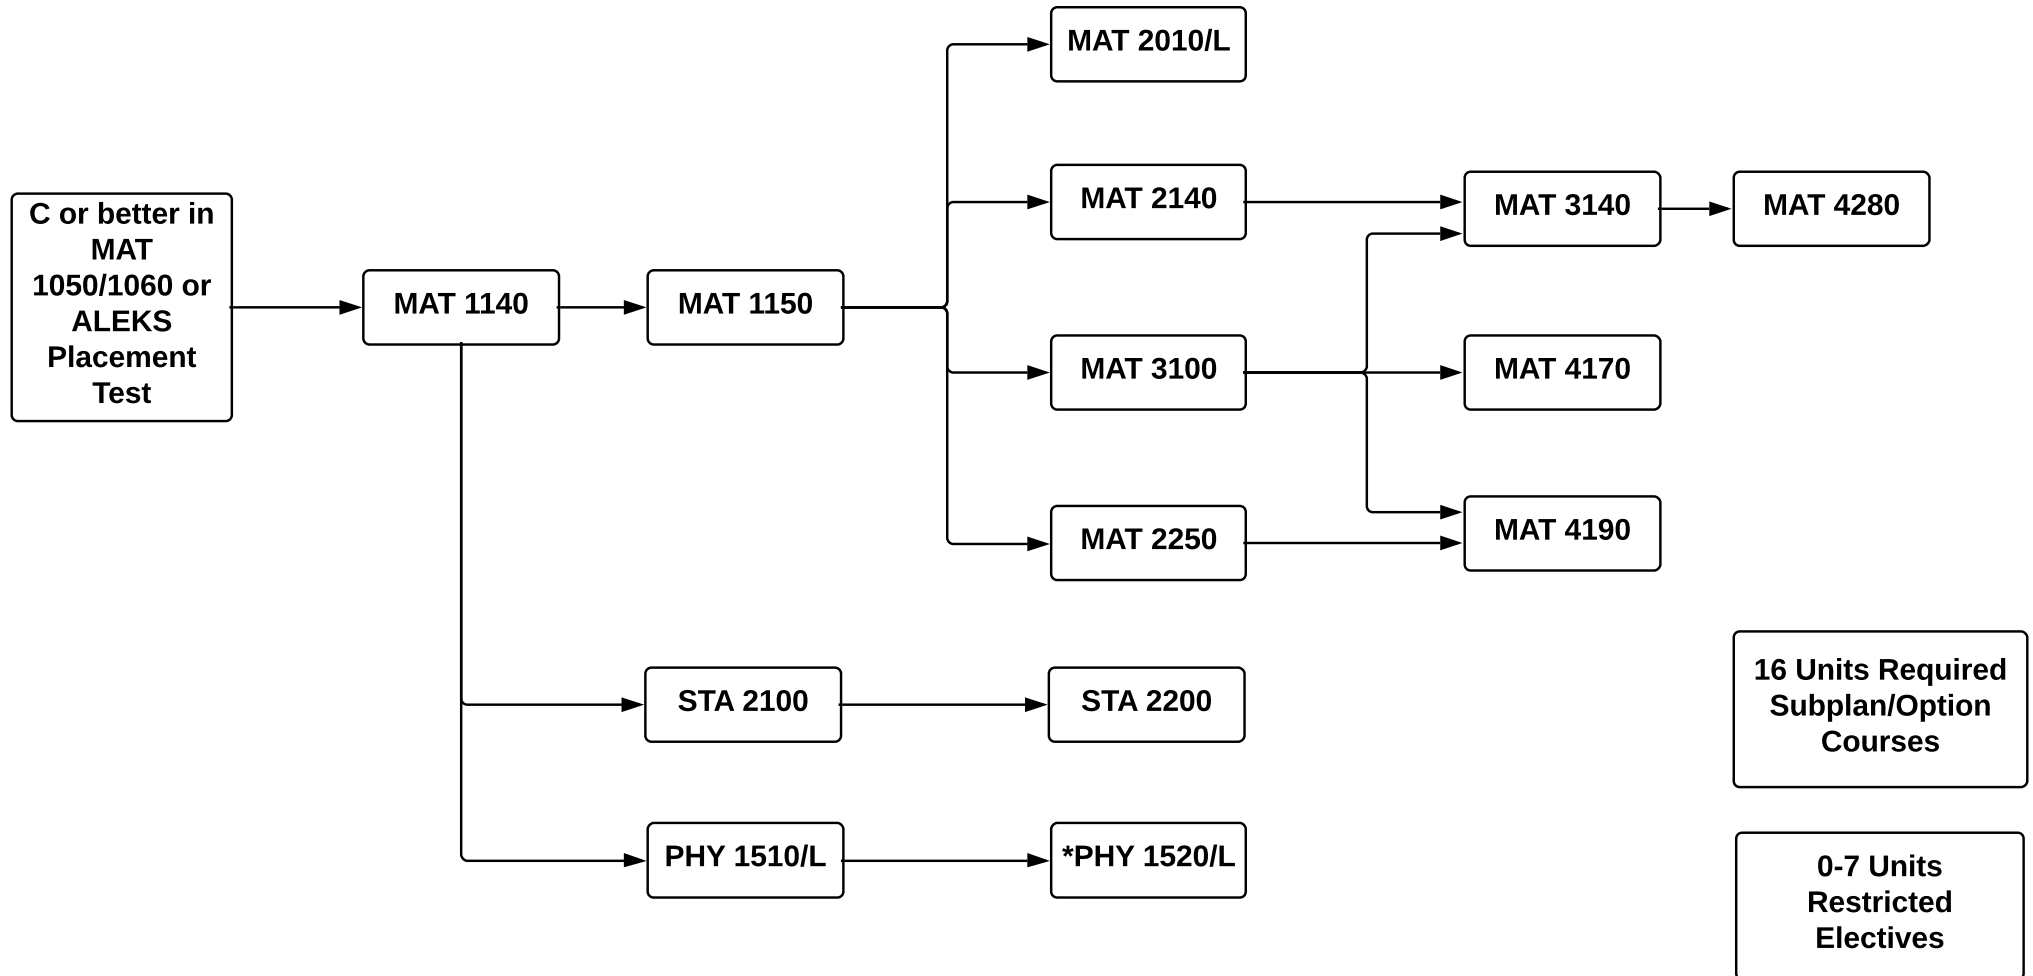

Mathematics

All Options

* If student takes BIO 1210/L and BIO 1220/L, then PHY 1520/L is not required. Recommended for students who are interested in biostatistics or mathematical biology.

16 Units Required
 Subplan/Option
 Courses

0-7 Units
 Restricted
 Electives