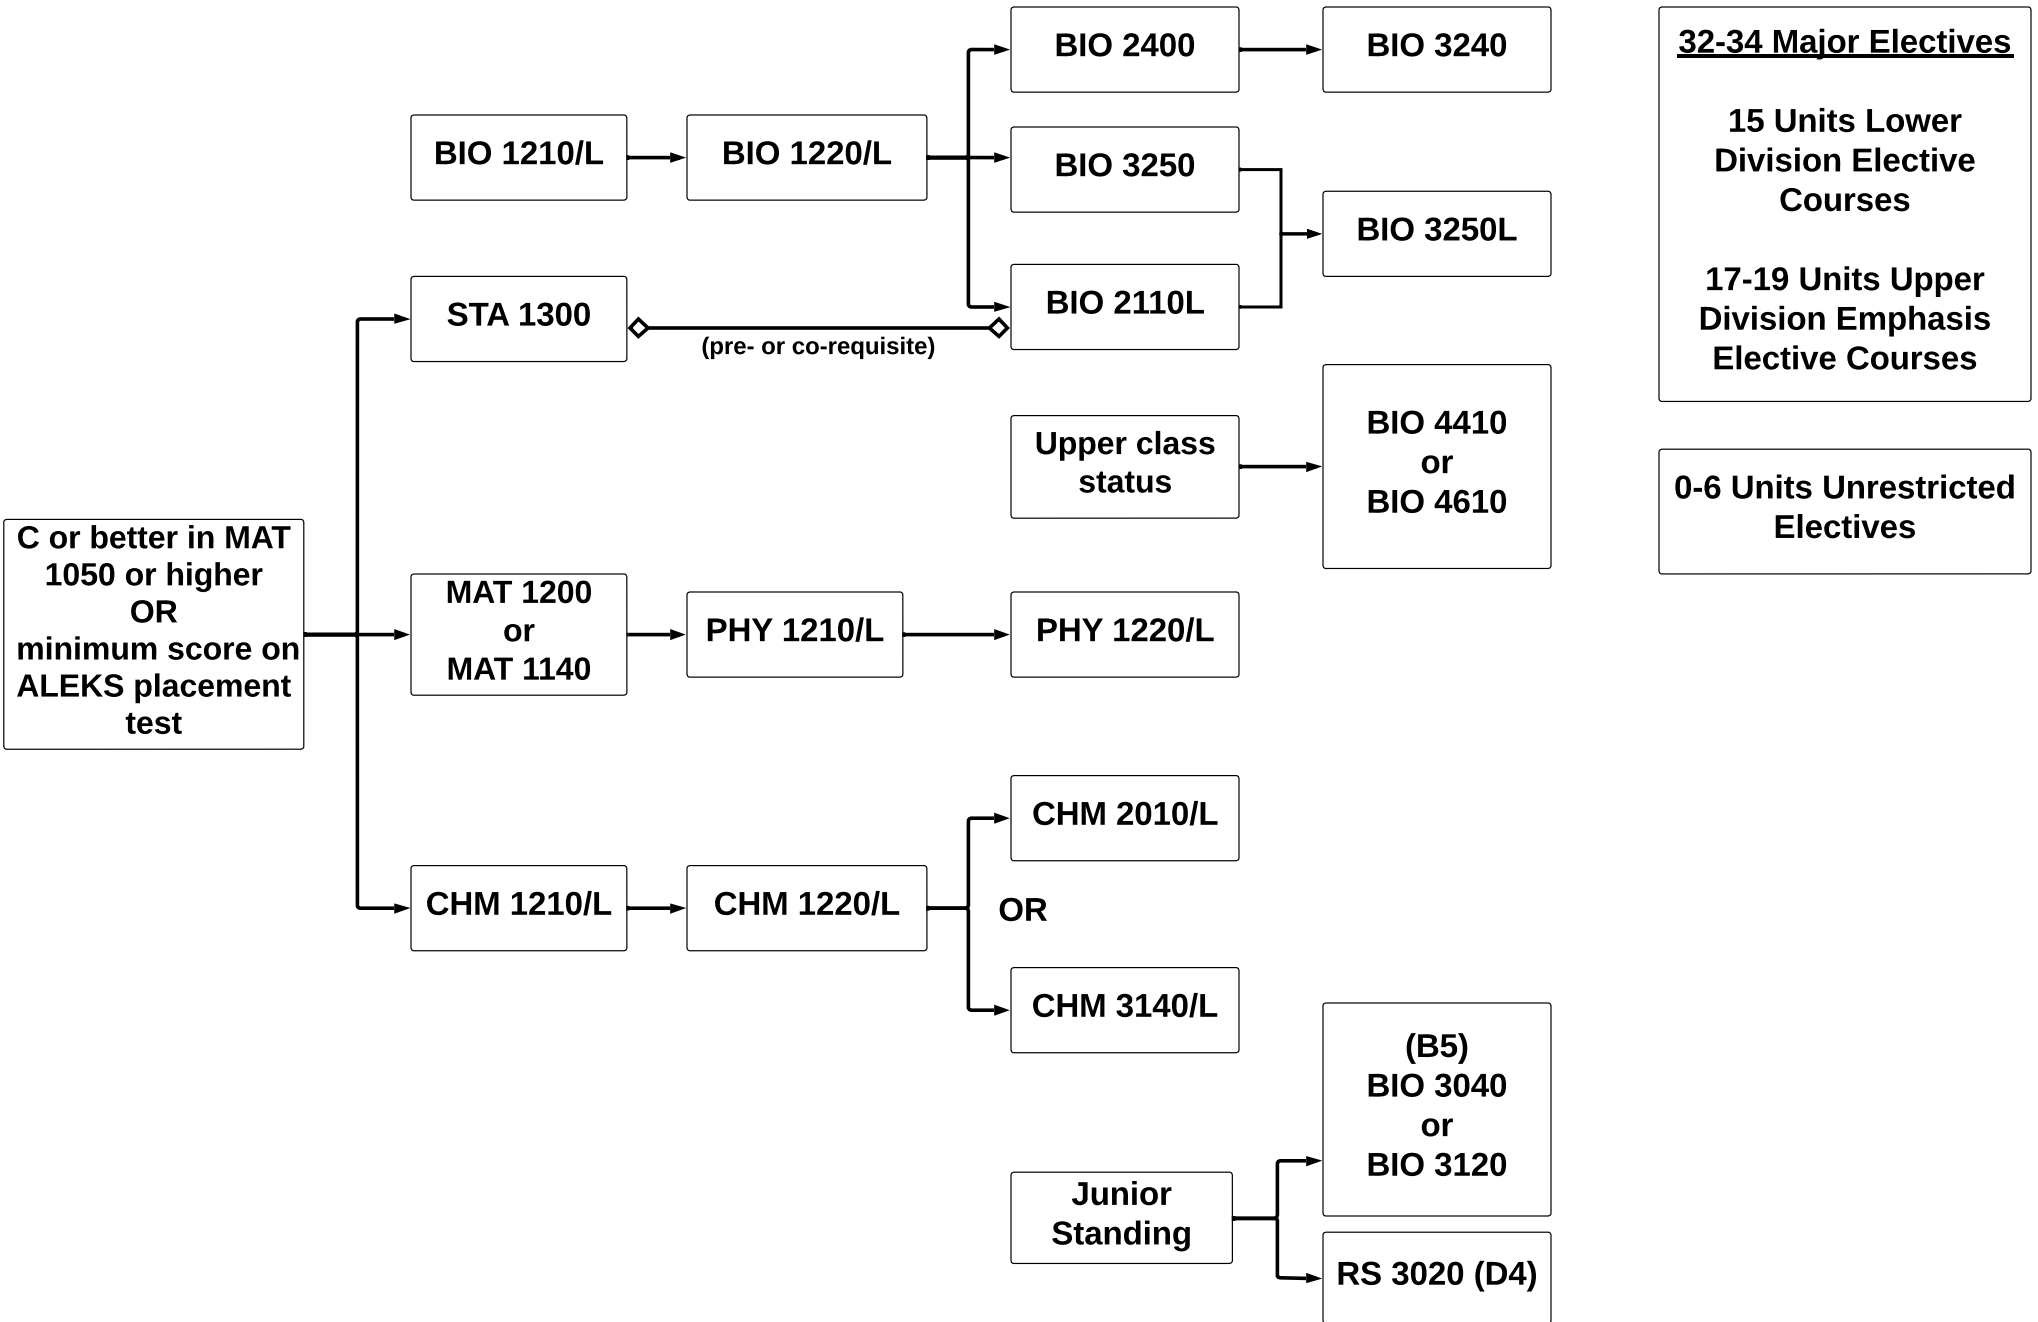

Environmental Biology

32-34 Major Electives

15 Units Lower Division Elective Courses

17-19 Units Upper Division Emphasis Elective Courses

0-6 Units Unrestricted Electives