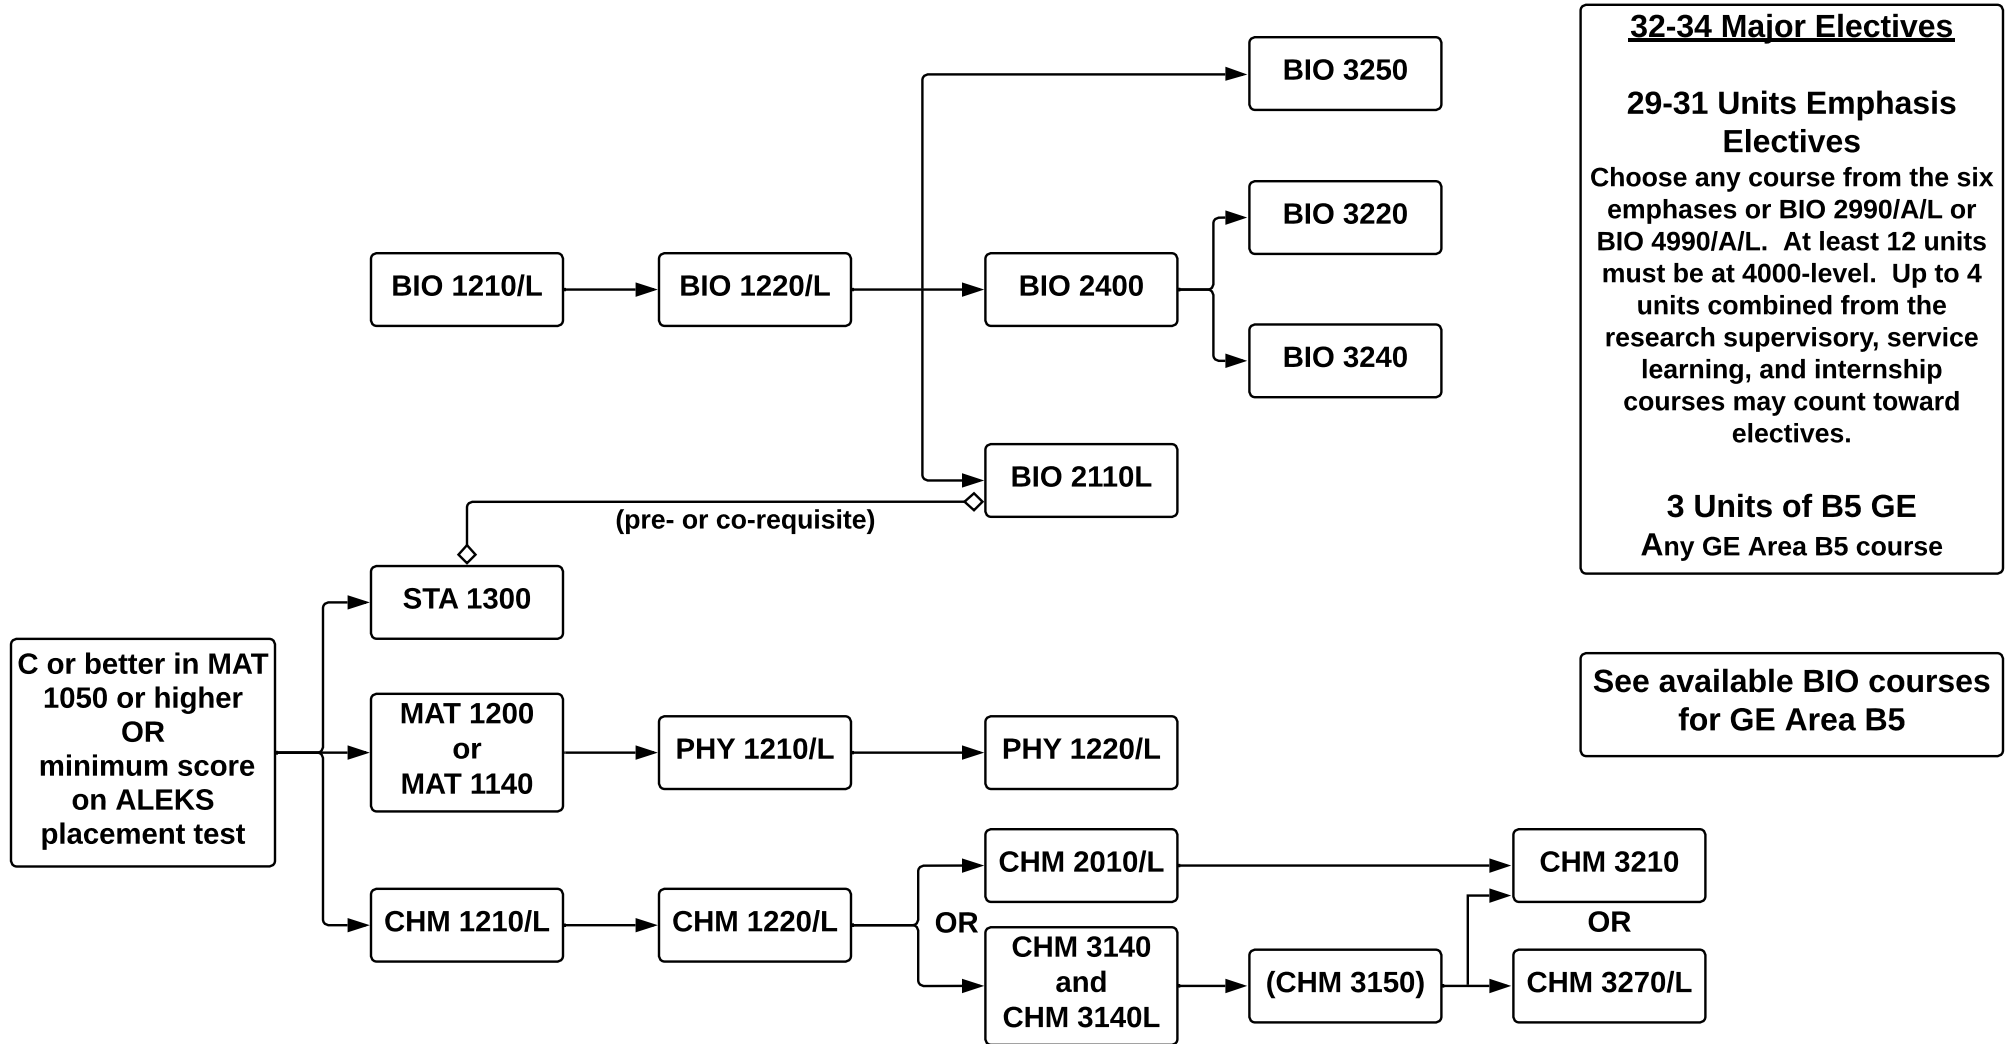

General Biology

32-34 Major Electives

29-31 Units Emphasis Electives
 Choose any course from the six emphases or BIO 2990/A/L or BIO 4990/A/L. At least 12 units must be at 4000-level. Up to 4 units combined from the research supervisory, service learning, and internship courses may count toward electives.

3 Units of B5 GE
 Any GE Area B5 course

See available BIO courses for GE Area B5