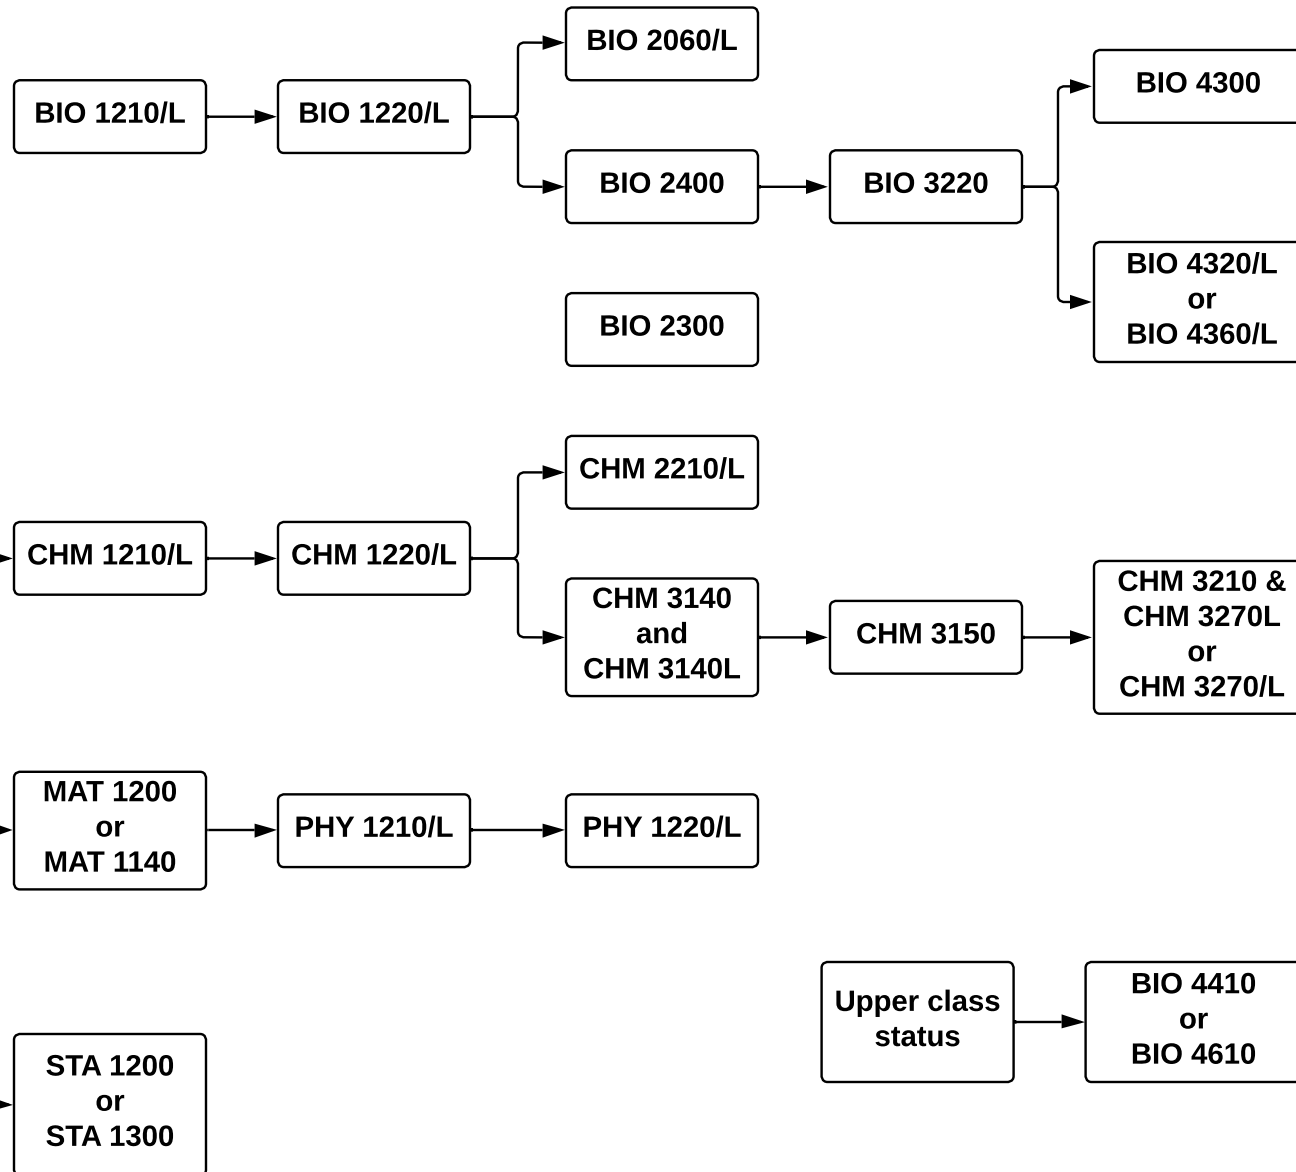

# Biotechnology

**15-16 Units Elective Core Courses**

Choose any course from the five emphases & up to 3 units combined from the unused BIO 4410/4610, BIO 4000, or BIO 4620.

See available BIO courses for GE Area B5