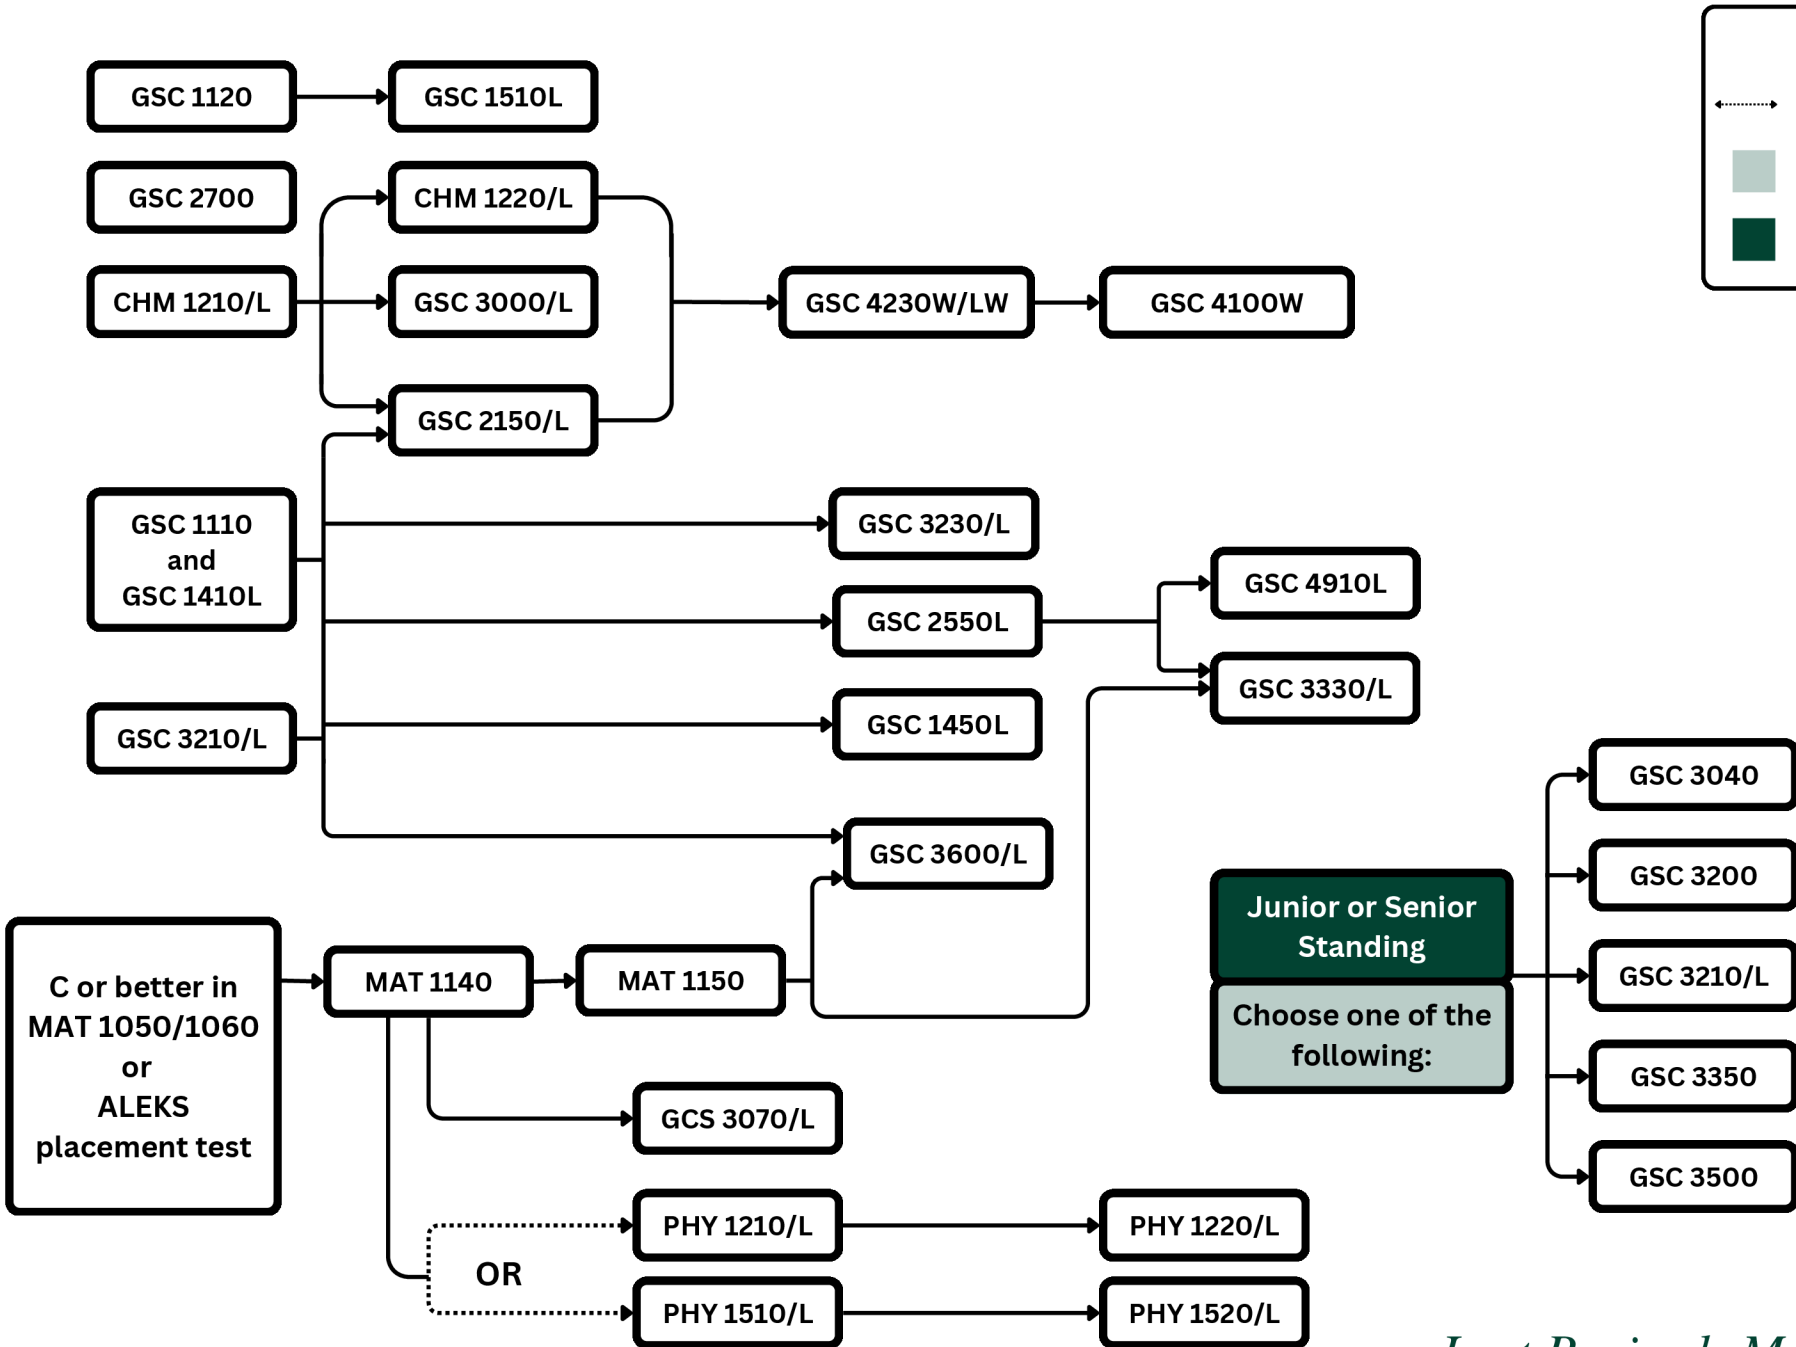

Geological Sciences Road Map

2026-2027

Science Educational
Enhancement Services
(SEES)

Legend

-  "OR" with two pathways
-  Choose one or more of the following
-  Class status as indicated required

**4 Units
Restricted
Courses**

**4 Units
Elective
courses**

Junior or Senior Standing
Choose one of the following:

Last Revised: March 2026