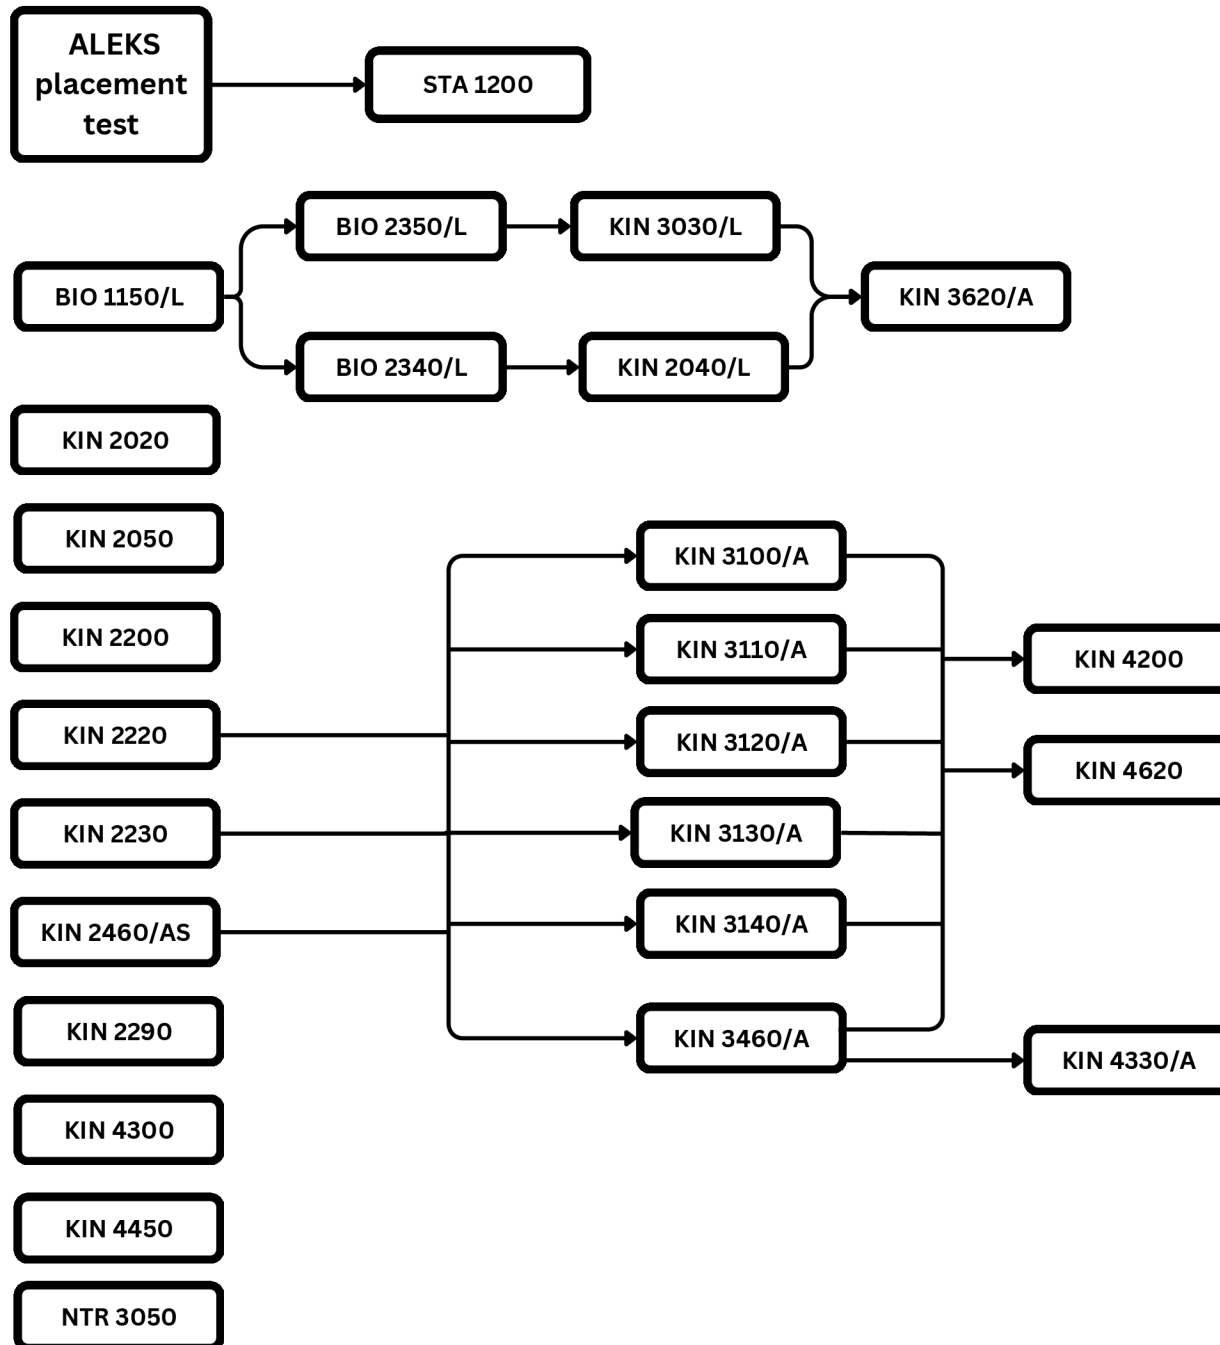

Kinesiology: Physical Education Teacher Education Road Map

2026-2027

Science Educational
Enhancement Services
(SEES)

**0-4 Units
Unrestricted
Electives**

**0-13
Subplan/Option
Electives**

Last Revised: March 2026