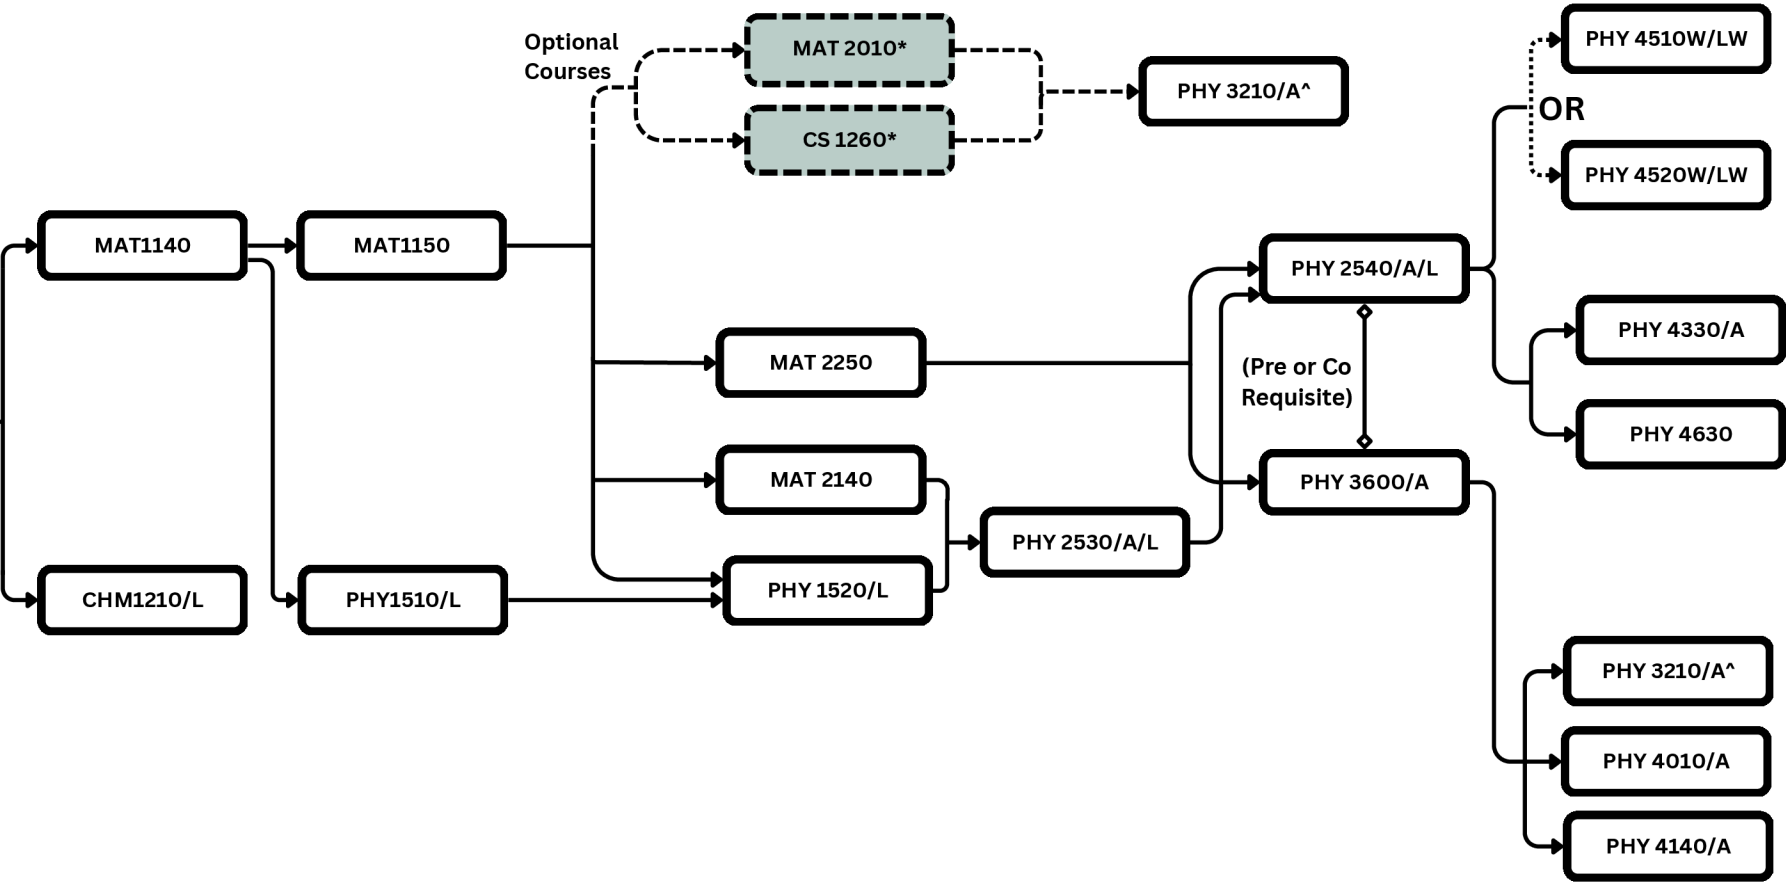

# General Physics Road Map

2026-2027

Science Educational  
Enhancement Services  
(SEES)

11 - 16 Units  
Subplan/Option  
Courses

0-10 Units  
Unrestricted  
Electives

\*Students may take MAT 2010 and CS 1260 in order to meet requirements for PHY 3210/A, but MAT 2010 and CS 1260 are not major required courses.  
  
PHY3600/A can also satisfy requirements for PHY 3210/A^

**Legend**

- ↔ "OR" with two pathways
- ◊ Pre/ Corequisites
- ▭ Optional Courses

C or better in MAT 1050 or higher OR minimum score on ALEKS placement test. Meet with advisor to discuss alternatives.

*Last Revised: March 2026*