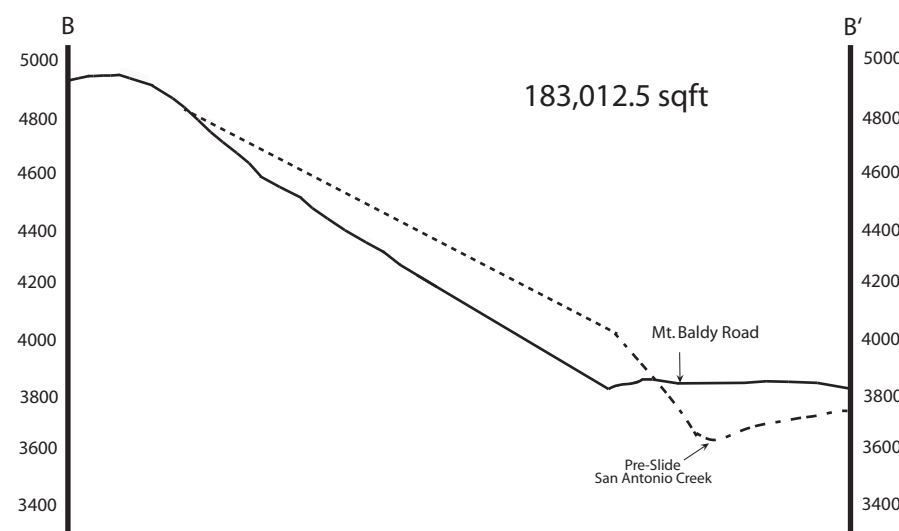

### Legend

- Joint and Fractures Planes
  - Foliations
  - Foliations (Rogers, Herber)
  - Joint and Fractures (Rogers, Herber)
  - Epidote surface with Rake Orientations
  - Epidote surface with unmeasurable Rake
  - Vertical Joint and Fractures Planes
  - Vertical Foliations
  - Dikes (Basaltic)
  - Felsic Gneiss - Quartz Diorite contact (across slide scar)
  - Felsic Gneiss - Quartz Diorite contact (across slide clast)
- Dikes from Marshak 2016:
- Green - Dips from 0° to 45°
  - Yellow - Dips from 45° to 60°
  - Orange - Dips from 60° to 80°
  - Red - Dips from 80° to 90°
- Quartz Diorite (Inplace Rock, Slide Clast)
  - Felsic Gneiss (Inplace Rock, Slide Clast)
  - Quaternary Alluvium
  - Hog Back Landslide Deposit

Volumes:

Volume AB:  

$$\frac{(207,212.5 \text{ sqft} + 183,012.5 \text{ sqft})}{2} (260.27 \text{ ft}) = 50,729,250 \text{ cuft}$$

$$(50,729,250 \text{ cuft}) (165 \text{ lbs/cuft}) = 8,370,326,250 \text{ lbs}$$

Volume BC:  

$$\frac{(183,012.5 \text{ sqft} + 156,392.5 \text{ sqft})}{2} (92.73 \text{ ft}) = 15,736,652 \text{ cuft}$$

$$(15,736,652 \text{ cuft}) (165 \text{ lbs/cuft}) = 2,596,547,567 \text{ lbs}$$