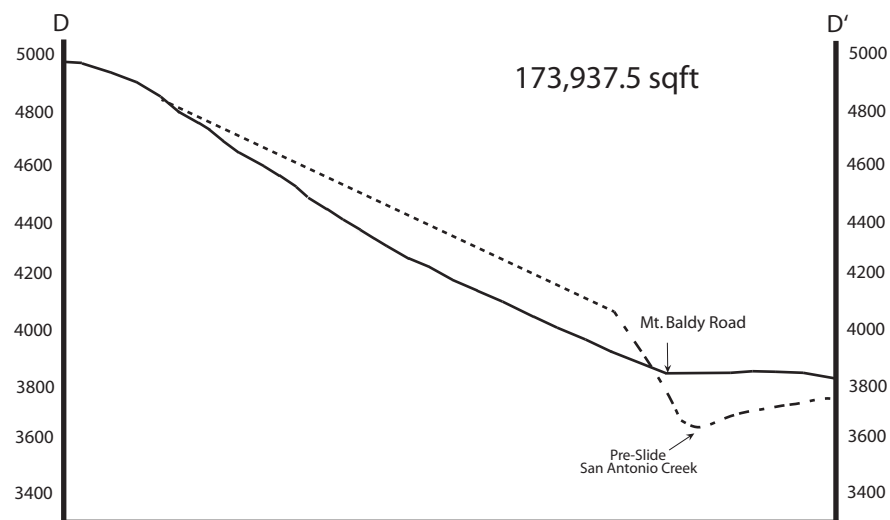

### Legend

- Joint and Fractures Planes
  - Foliations
  - Foliations (Rogers, Herber)
  - Joint and Fractures (Rogers, Herber)
  - Epidote surface with Rake Orientations
  - Epidote surface with unmeasurable Rake
  - Vertical Joint and Fractures Planes
  - Vertical Foliations
  - Dikes (Basaltic)
  - Felsic Gneiss - Quartz Diorite contact (across slide scar)
  - Felsic Gneiss - Quartz Diorite contact (across slide clast)
- Dikes from Marshak 2016:
- Green - Dips from 0° to 45°
  - Yellow - Dips from 45° to 60°
  - Orange - Dips from 60° to 80°
  - Red - Dips from 80° to 90°
- Quartz Diorite (Inplace Rock, Slide Clast)
  - Felsic Gneiss (Inplace Rock, Slide Clast)
  - Quaternary Alluvium
  - Hog Back Landslide Deposit

Volumes:

Volume AB:  

$$\frac{(207,212.5 \text{ sqft} + 183,012.5 \text{ sqft})}{2} (260.27 \text{ ft}) = 50,729,250 \text{ cuft}$$

$$(50,729,250 \text{ cuft}) (165 \text{ lbs/cuft}) = 8,370,326,250 \text{ lbs}$$

Volume BC:  

$$\frac{(183,012.5 \text{ sqft} + 156,392.5 \text{ sqft})}{2} (92.73 \text{ ft}) = 15,736,652 \text{ cuft}$$

$$(15,736,652 \text{ cuft}) (165 \text{ lbs/cuft}) = 2,596,547,567 \text{ lbs}$$

Volume CD:  

$$\frac{(156,392.5 \text{ sqft} + 173,937.5 \text{ sqft})}{2} (182.74 \text{ ft}) = 30,060,030 \text{ cuft}$$

$$(30,060,030 \text{ cuft}) (165 \text{ lbs/cuft}) = 4,959,904,950 \text{ lbs}$$