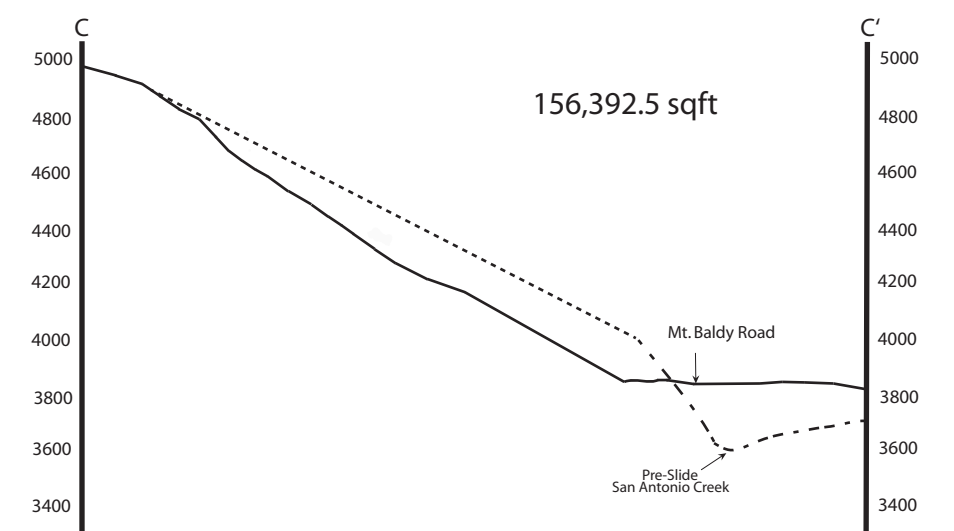

### Legend

- Joint and Fractures Planes
  - Foliations
  - Foliations (Rogers, Herber)
  - Joint and Fractures (Rogers, Herber)
  - Epidote surface with Rake Orientations
  - Epidote surface with unmeasurable Rake
  - Vertical Joint and Fractures Planes
  - Vertical Foliations
  - Dikes (Basaltic)
  - Felsic Gneiss - Quartz Diorite contact (across slide scar)
  - Felsic Gneiss - Quartz Diorite contact (across slide clast)
- Dikes from Marshak 2016:
- Green - Dips from 0° to 45°
  - Yellow - Dips from 45° to 60°
  - Orange - Dips from 60° to 80°
  - Red - Dips from 80° to 90°
- Quartz Diorite (Inplace Rock, Slide Clast)
  - Felsic Gneiss (Inplace Rock, Slide Clast)
  - Quaternary Alluvium
  - Hog Back Landslide Deposit

Volumes:

Volume AB:  

$$\frac{(207,212.5 \text{ sqft} + 183,012.5 \text{ sqft})}{2} (260.27 \text{ ft}) = 50,729,250 \text{ cuft}$$

$$(50,729,250 \text{ cuft}) (165 \text{ lbs/cuft}) = 8,370,326,250 \text{ lbs}$$

Volume BC:  

$$\frac{(183,012.5 \text{ sqft} + 156,392.5 \text{ sqft})}{2} (92.73 \text{ ft}) = 15,736,652 \text{ cuft}$$

$$(15,736,652 \text{ cuft}) (165 \text{ lbs/cuft}) = 2,596,547,567 \text{ lbs}$$

Volume CD:  

$$\frac{(156,392.5 \text{ sqft} + 173,937.5 \text{ sqft})}{2} (182.74 \text{ ft}) = 30,060,030 \text{ cuft}$$

$$(30,060,030 \text{ cuft}) (165 \text{ lbs/cuft}) = 4,959,904,950 \text{ lbs}$$