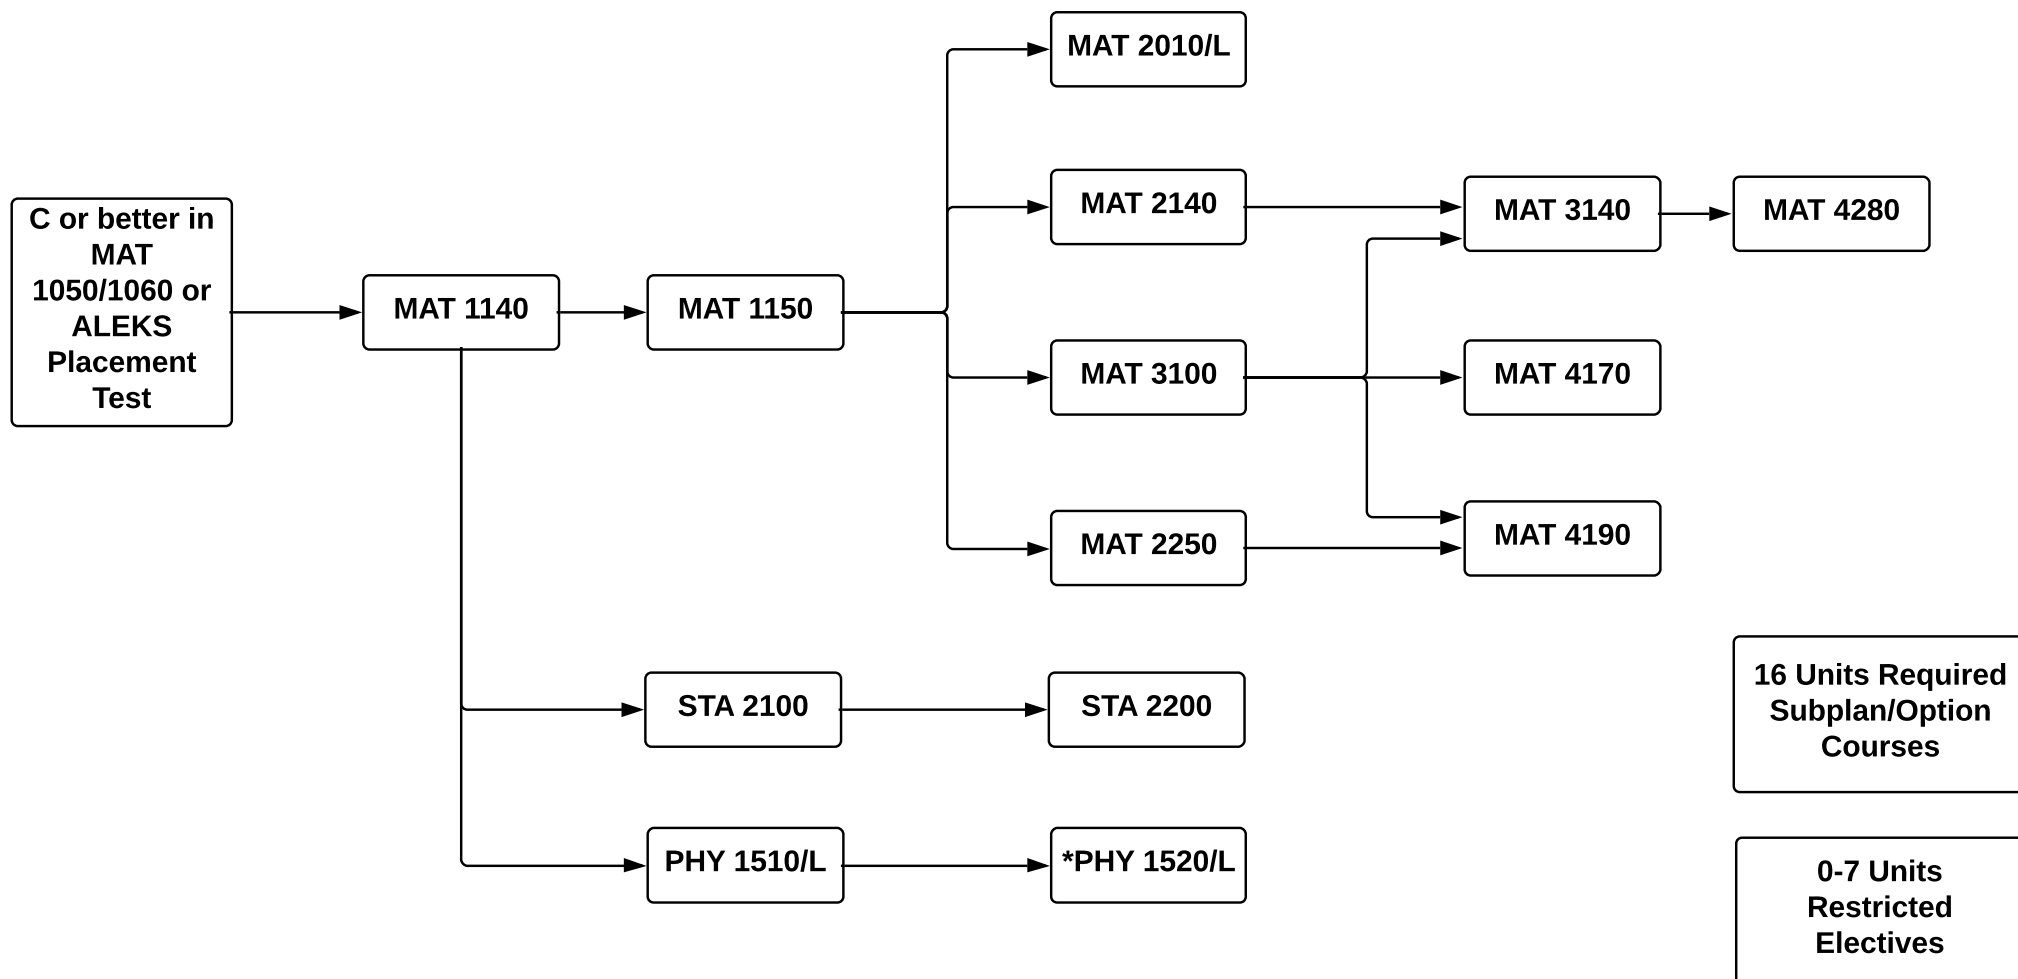

Mathematics

All Options

* If student takes BIO 1210/L and BIO 1220/L, then PHY 1520/L is not required. Recommended for students who are interested in biostatistics or mathematical biology.

16 Units Required
 Subplan/Option
 Courses

0-7 Units
 Restricted
 Electives