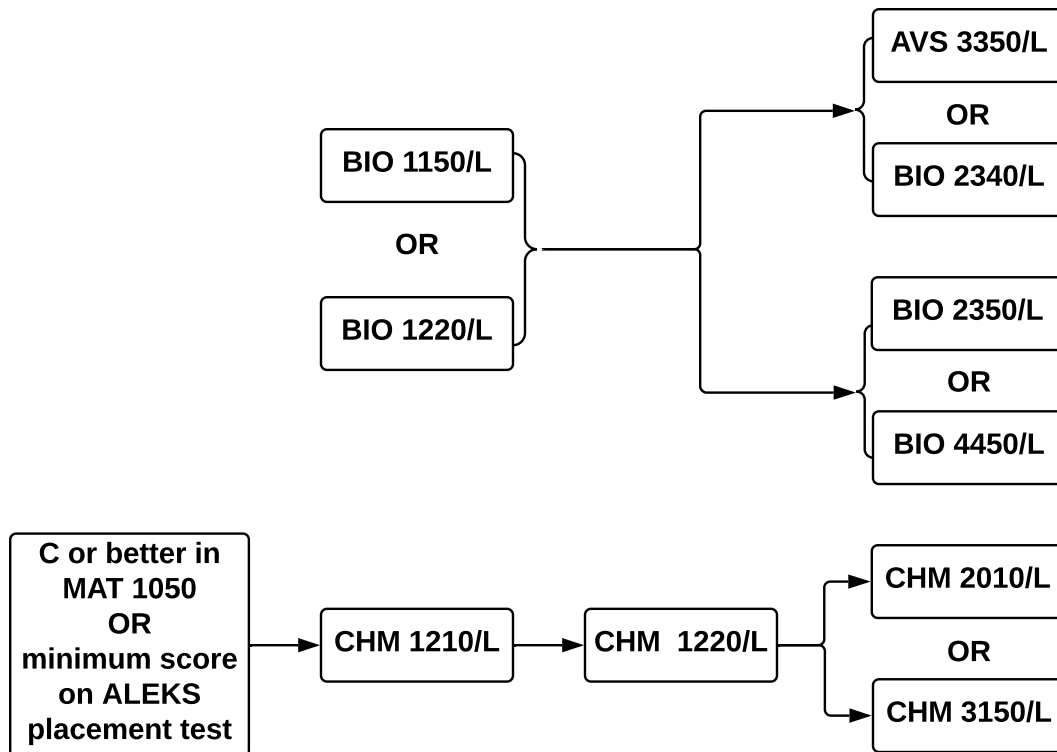

# Physiology Minor

36 Units

**Additional  
12 Units  
Advanced Physiology  
Electives Required**  
Must Include one class from  
each of the following four  
groups:  
- Physiochemical Properties  
- Physiology  
- Nutrition  
- Ergonomics  
See Course Offerings