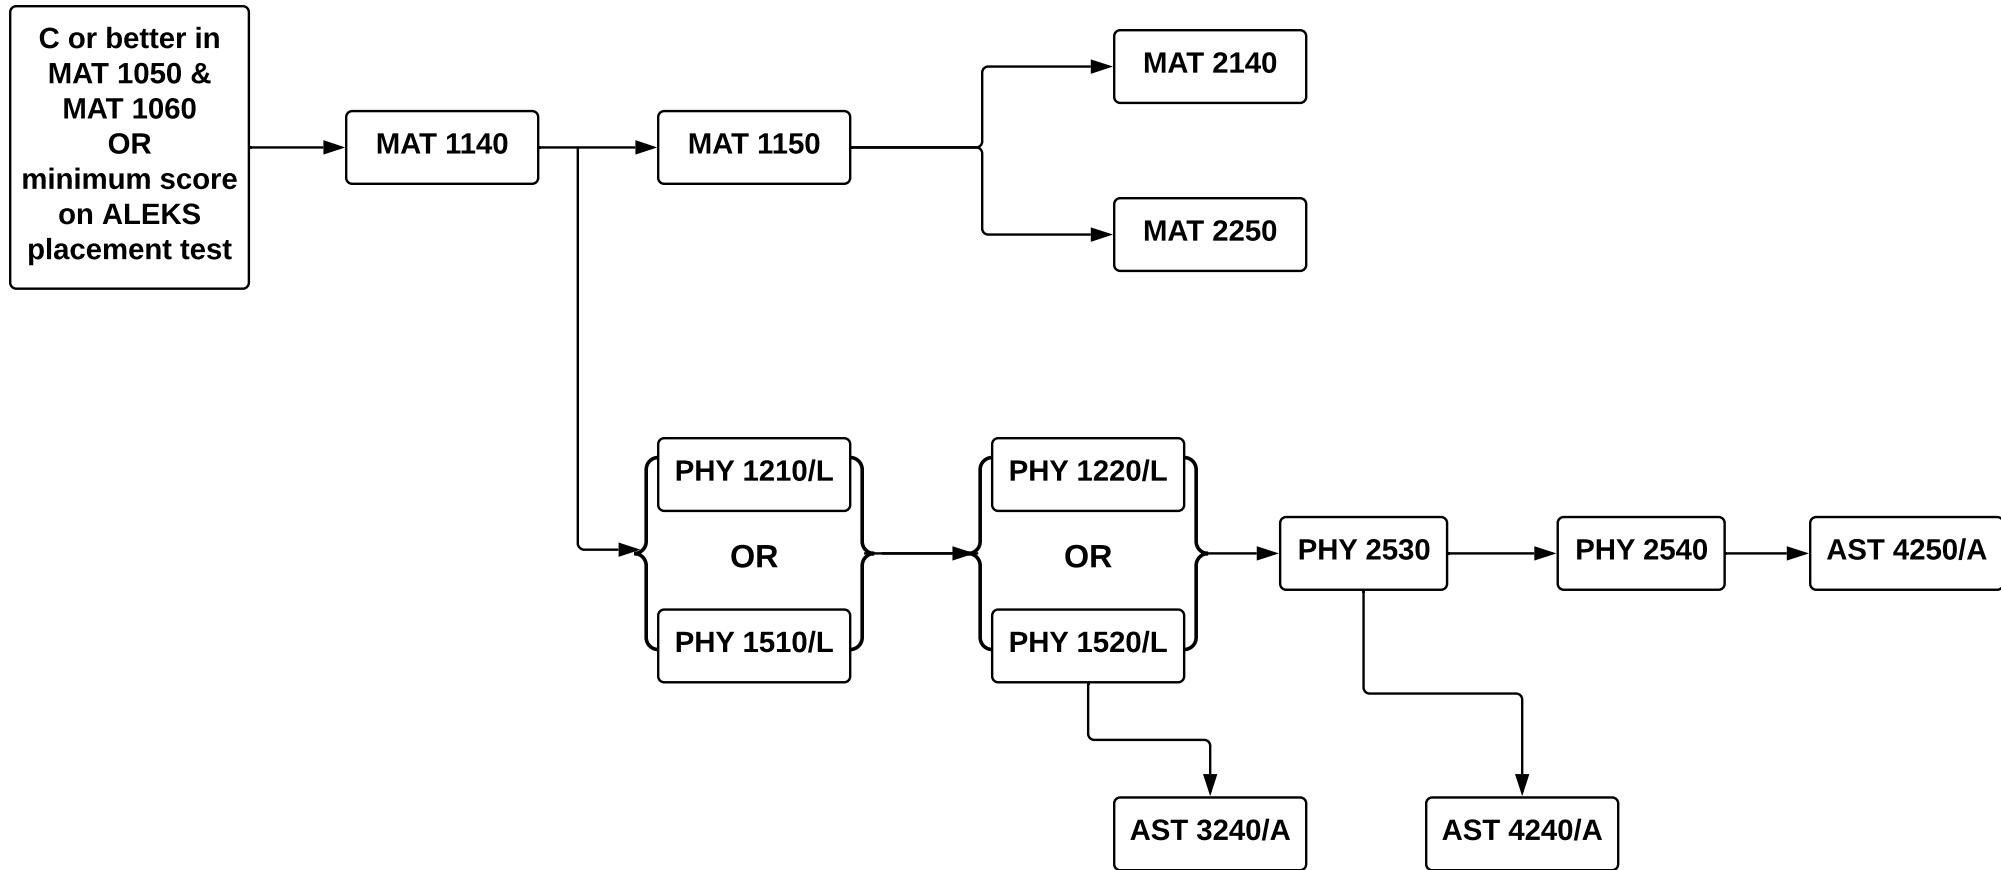

Astronomy Minor

41 Units Required