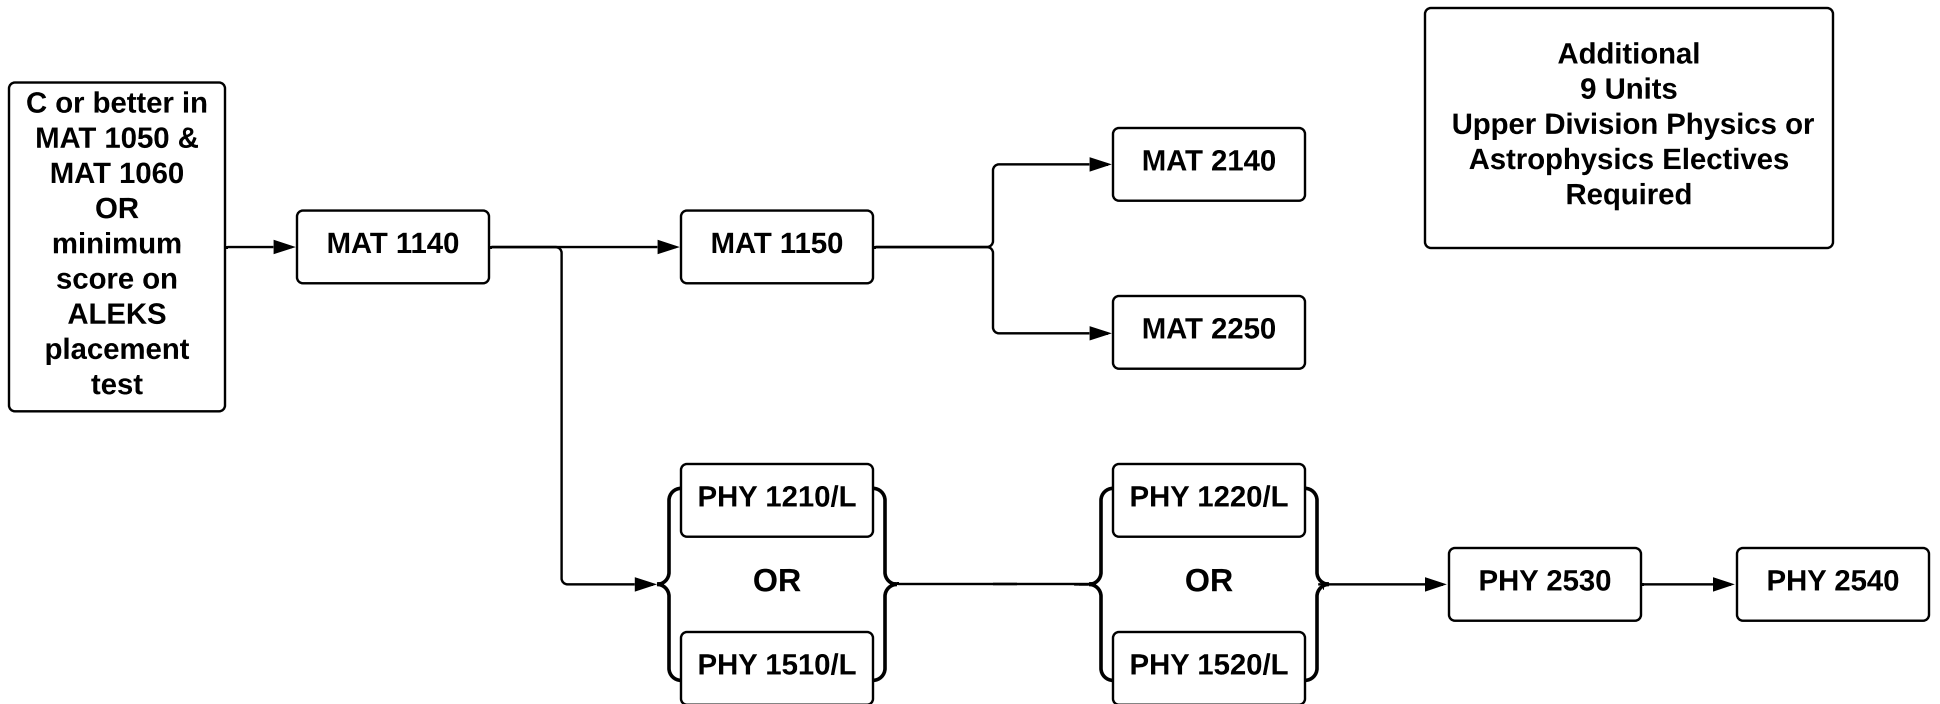

30 Units

Additional
12 Minor Elective Units
required. See course offerings

Geology Minor

20 Units Required

**Minor Required:
8 Units
(In any order)**

GSC 1110

GSC 1120

GSC 1410L

GSC 1510L

Additional

12 Units of Minor Electives

3 Units Lower Division GSC Courses

9 Units Upper Division GSC Courses

Mathematics Minor

28 Units Required

Statistics Minor

28 Units Required

Physics Minor

39 Units Required

Astronomy Minor

41 Units Required

Biophysics Minor

47 Units Required