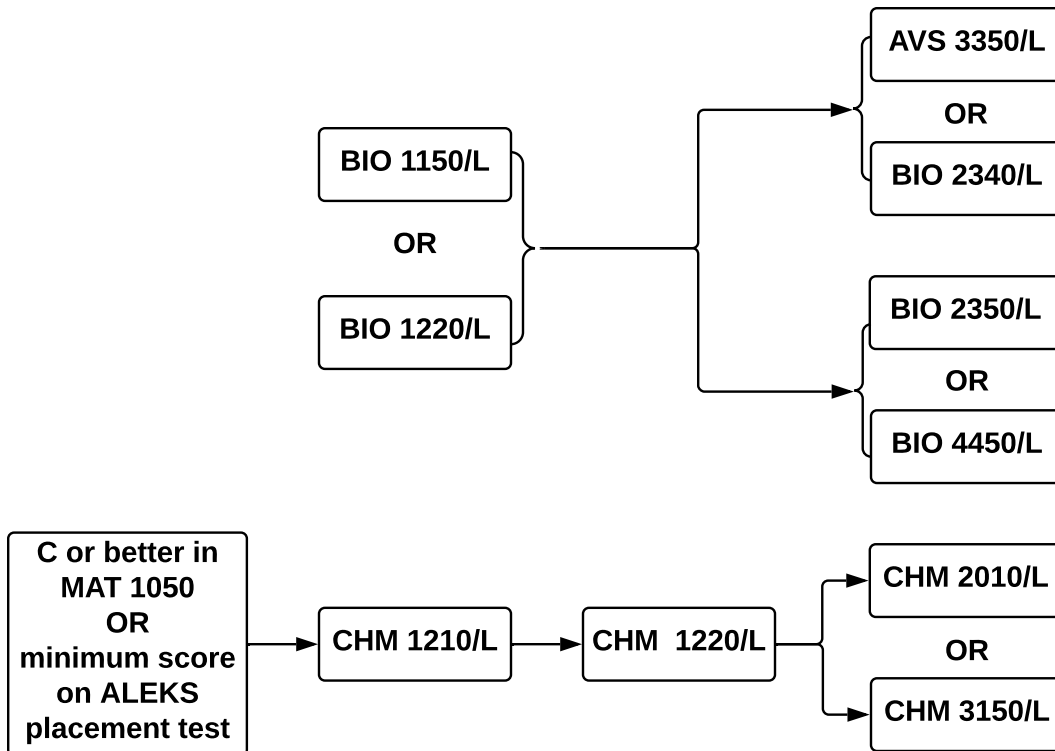

2022-2023
College of Science
Minors

DISCOVERY

The
College of Science

CAL POLY POMONA

Physiology Minor

36 Units

**Additional
12 Units
Advanced Physiology
Electives Required**
Must Include one class from
each of the following four
groups:
- Physiochemical Properties
- Physiology
- Nutrition
- Ergonomics
See Course Offerings

Environmental Health Specialist Minor 35 Units

Botany Minor

26 Units

**Additional
18 Minor Elective Units
Required
See course offerings**

Microbiology Minor

33 Units

**Additional
14 units
Minor Electives
Required**

**Must include 2 Units of
laboratory courses**
See Course Offerings

Zoology Minor

30 Units

Additional
9 Minor Elective Units required.
See course offerings

Chemistry Minor

25 Units Required

Computer Science Minor

30 Units

Additional
12 Minor Elective Units
required. See course offerings

Geology Minor

20 Units Required

**Minor Required:
8 Units
(In any order)**

GSC 1110

GSC 1120

GSC 1410L