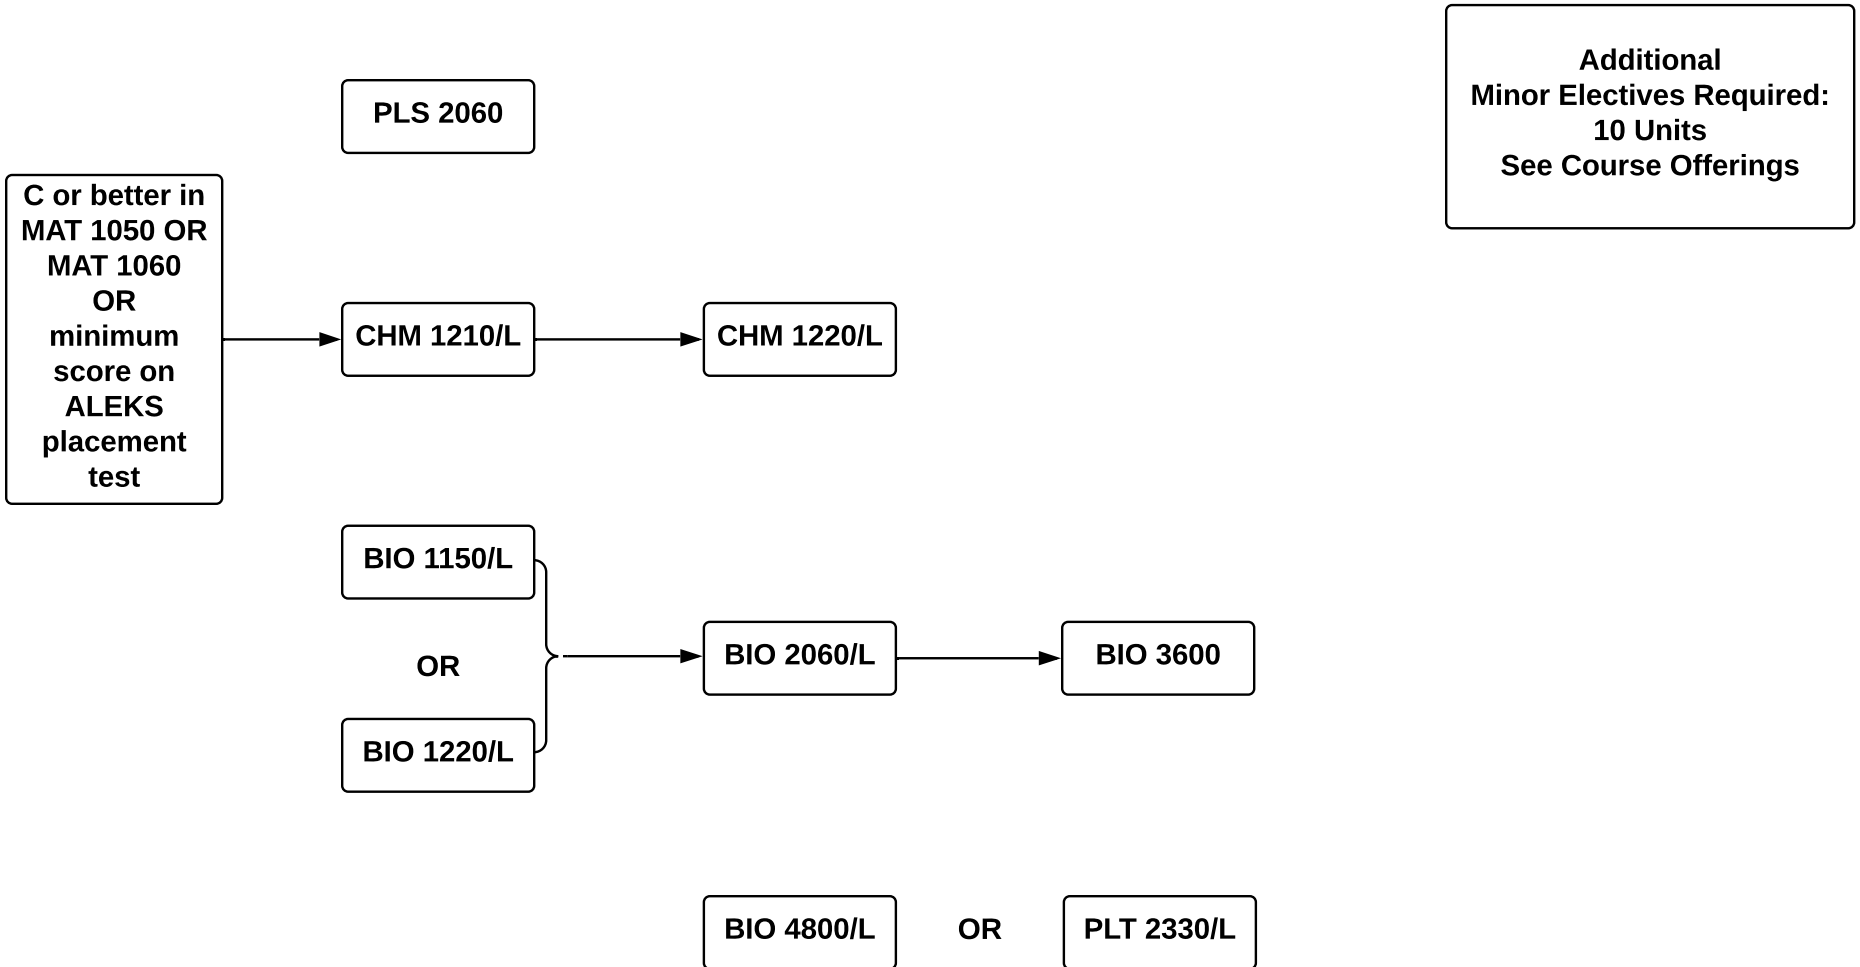

2022-2023
College of Science
Minors

DISCOVERY

The
College of Science

CAL POLY POMONA

Physiology Minor

36 Units

**Additional
12 Units
Advanced Physiology
Electives Required**
Must Include one class from
each of the following four
groups:
- Physiochemical Properties
- Physiology
- Nutrition
- Ergonomics
See Course Offerings

Environmental Health Specialist Minor 35 Units

Botany Minor

26 Units

**Additional
18 Minor Elective Units
Required
See course offerings**

Microbiology Minor

33 Units

**Additional
14 units
Minor Electives
Required**

**Must include 2 Units of
laboratory courses**
See Course Offerings

Zoology Minor

30 Units

Additional
9 Minor Elective Units required.
See course offerings

Chemistry Minor

25 Units Required

Computer Science Minor

30 Units

Additional
12 Minor Elective Units
required. See course offerings

Geology Minor

20 Units Required

**Minor Required:
8 Units
(In any order)**

GSC 1110

GSC 1120

GSC 1410L