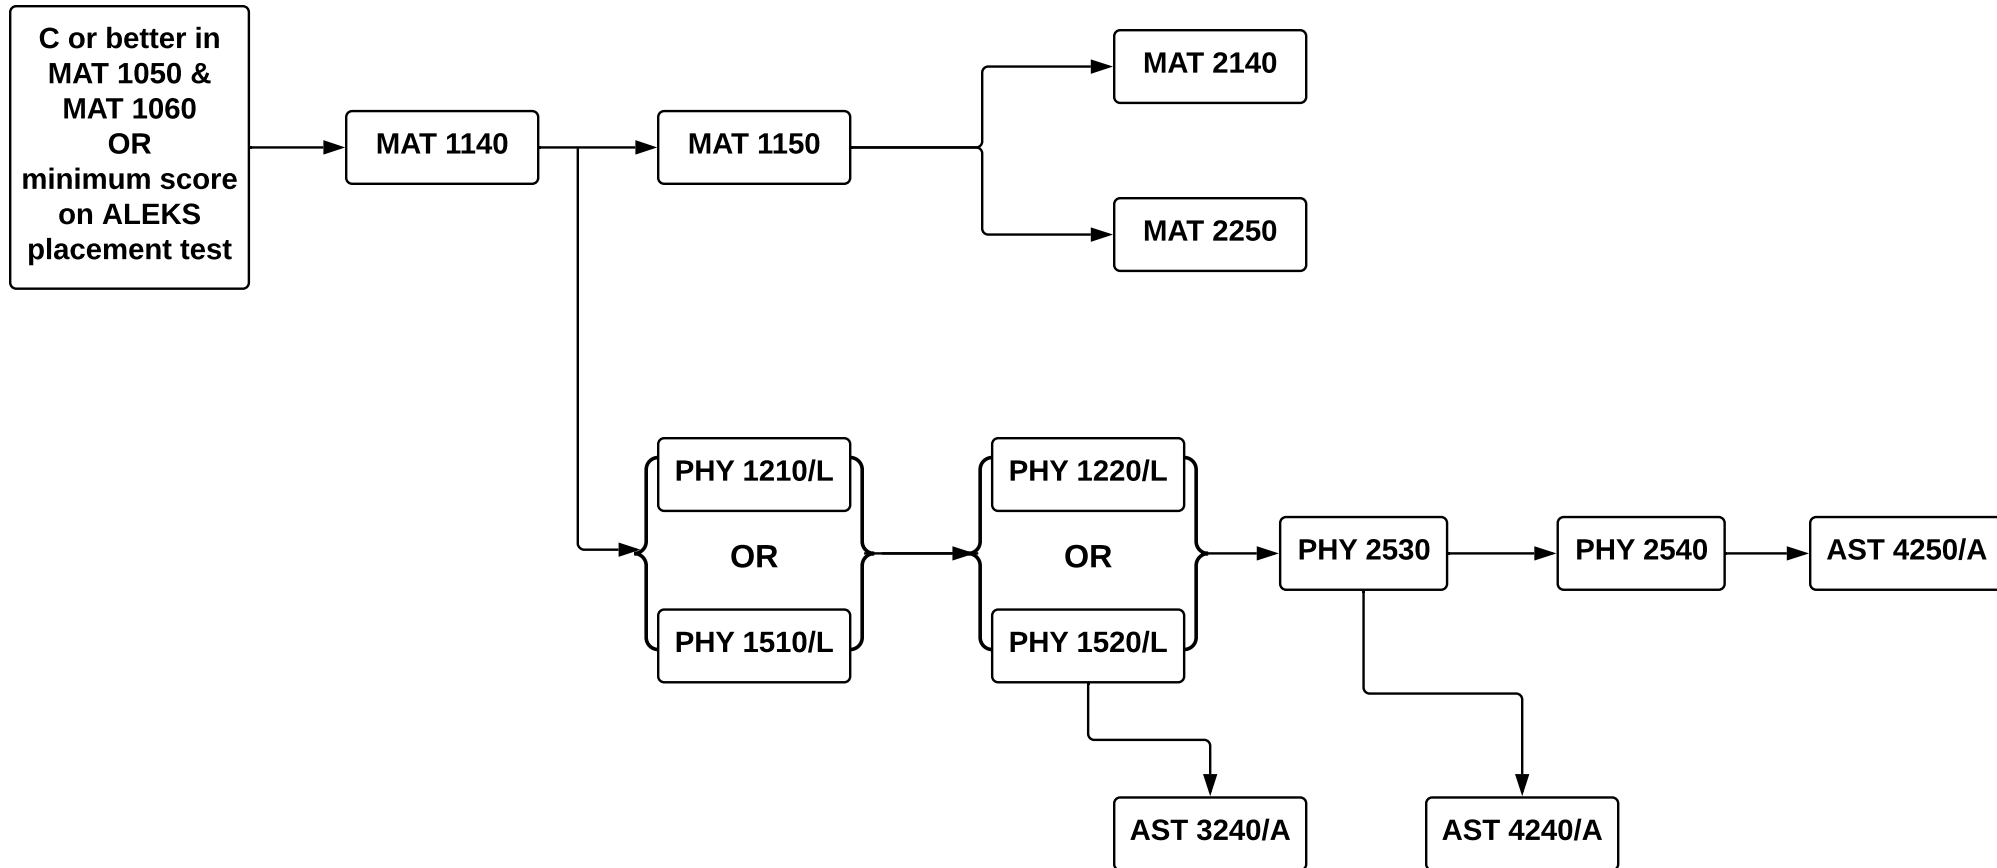

Environmental Health Specialist Minor 35 Units

Botany Minor

26 Units

**Additional
18 Minor Elective Units
Required
See course offerings**

Microbiology Minor

33 Units

**Additional
14 units
Minor Electives
Required**

30 Units

Additional
12 Minor Elective Units
required. See course offerings

Geology Minor

20 Units Required

**Minor Required:
8 Units
(In any order)**

GSC 1110

GSC 1120

GSC 1410L

GSC 1510L

Additional

12 Units of Minor Electives

3 Units Lower Division GSC Courses

9 Units Upper Division GSC Courses

Mathematics Minor

28 Units Required

Statistics Minor

28 Units Required

Physics Minor

39 Units Required

Astronomy Minor

41 Units Required

Biophysics Minor

47 Units Required