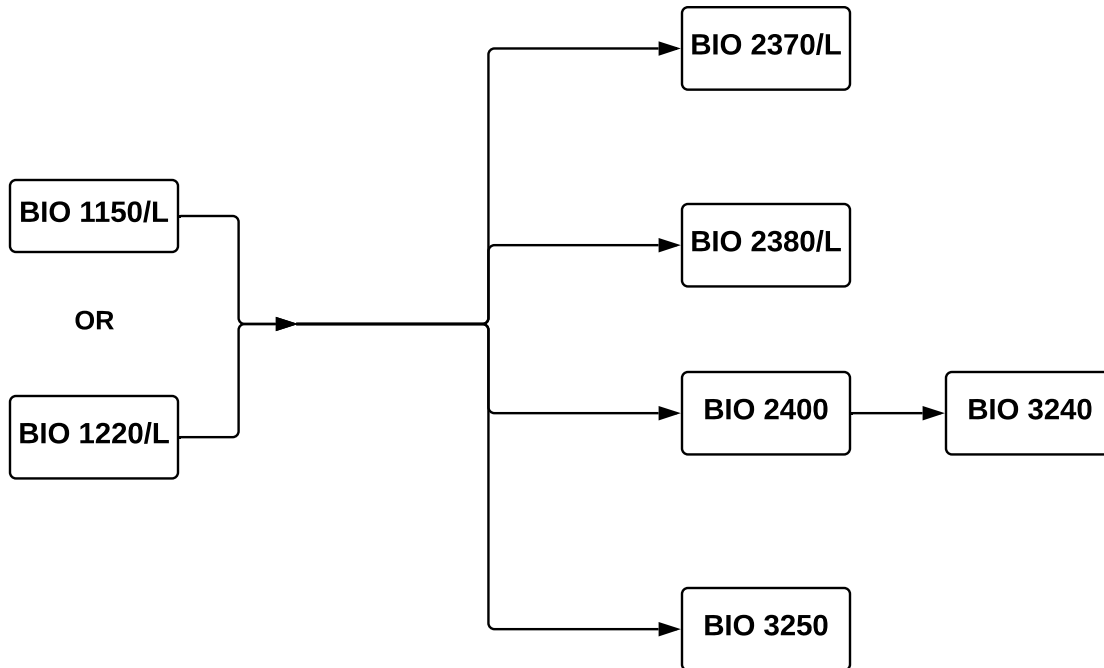

2022-2023
College of Science
Minors

DISCOVERY

The
College of Science

CAL POLY POMONA

Physiology Minor

36 Units

**Additional
12 Units
Advanced Physiology
Electives Required**
Must Include one class from
each of the following four
groups:
- Physiochemical Properties
- Physiology
- Nutrition
- Ergonomics
See Course Offerings

Environmental Health Specialist Minor 35 Units

Botany Minor

26 Units

**Additional
18 Minor Elective Units
Required
See course offerings**

Microbiology Minor

33 Units

**Additional
14 units
Minor Electives
Required**

**Must include 2 Units of
laboratory courses**
See Course Offerings

Zoology Minor

30 Units

Additional
9 Minor Elective Units required.
See course offerings

Chemistry Minor

25 Units Required

Computer Science Minor