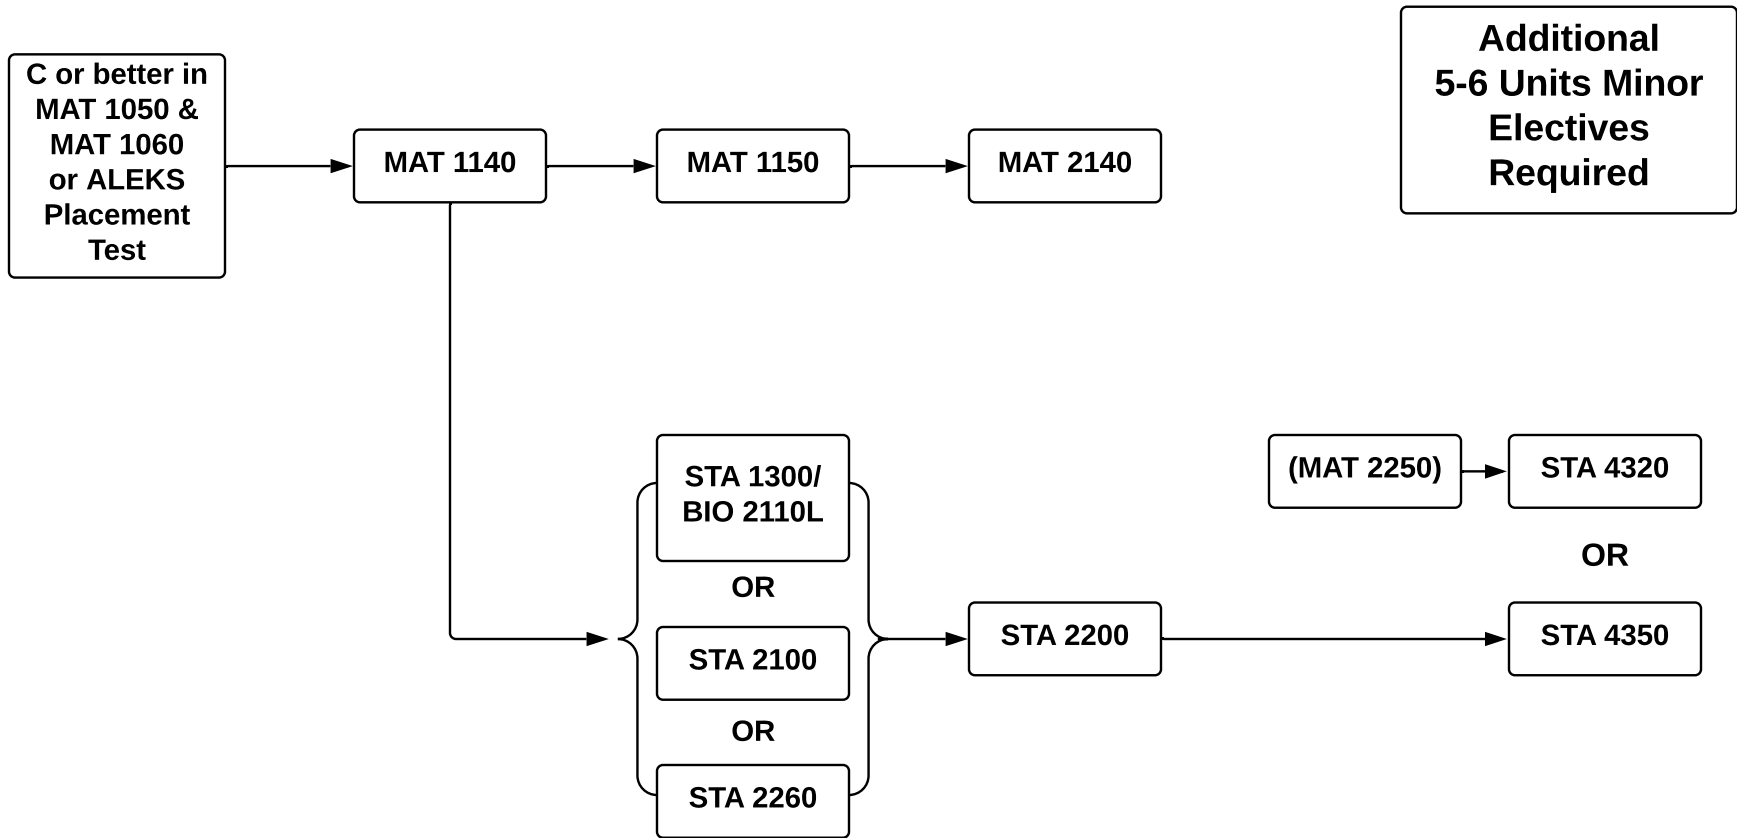

30 Units

Additional
12 Minor Elective Units
required. See course offerings

Geology Minor

20 Units Required

**Minor Required:
8 Units
(In any order)**

GSC 1110

GSC 1120

GSC 1410L

GSC 1510L

Additional

12 Units of Minor Electives

3 Units Lower Division GSC Courses

9 Units Upper Division GSC Courses

Mathematics Minor

28 Units Required

Statistics Minor

28 Units Required

Physics Minor

39 Units Required

Astronomy Minor

41 Units Required

Biophysics Minor

47 Units Required