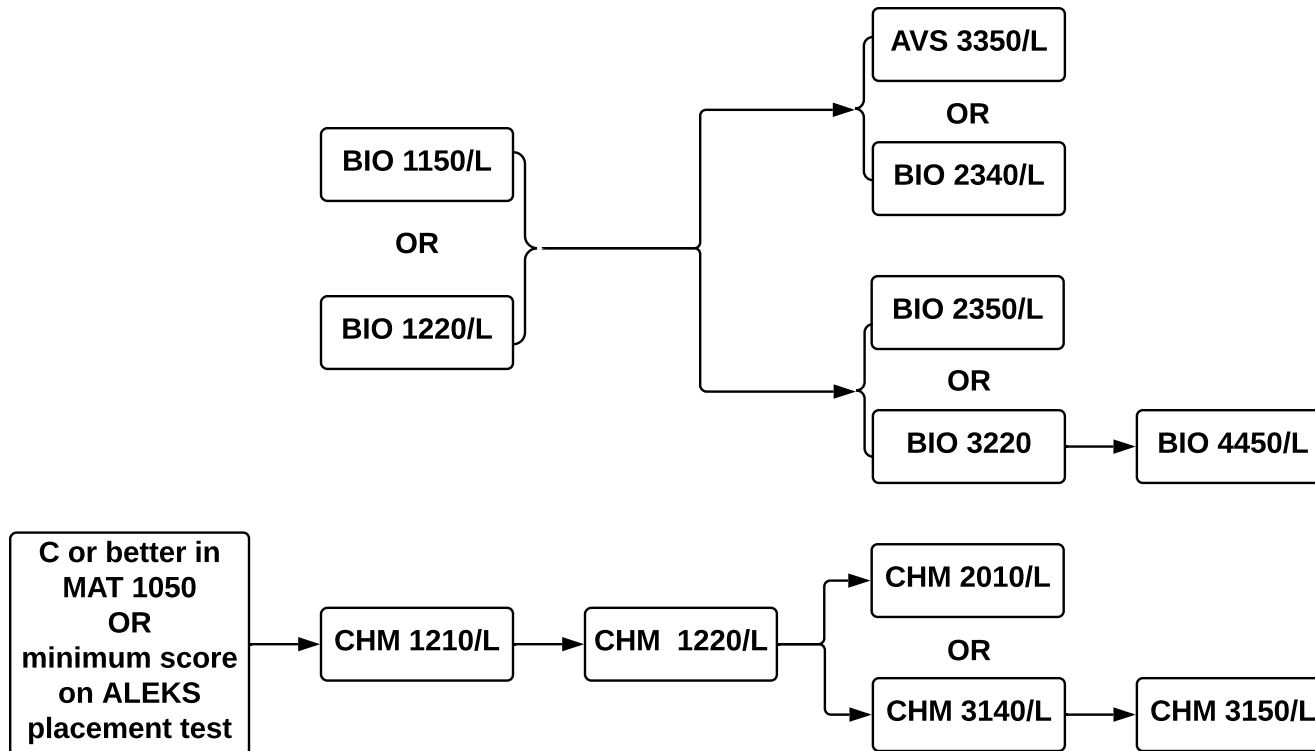

2019-2020
College of Science
Minors

DISCOVERY

The
College of Science

CAL POLY POMONA

Physiology Minor

36 Units

**Additional
12 Units
Advanced Physiology
Electives Required**
Must Include one class from
each of the following four
groups:
- Physiochemical Properties
- Physiology
- Nutrition
- Ergonomics
See Course Offerings

Environmental Health Specialist

Minor

35 Units

**Additional
 Minor Electives Required:
 10 Units
 See Course Offerings**

Botany Minor

26 Units

**Additional
18 Minor Elective Units
Required
See course offerings**

Microbiology Minor

33 Units

Zoology Minor

30 Units

Additional
9 Minor Elective Units required.
See course offerings

Chemistry Minor

25 Units Required

Computer Science Minor

29 Units

Additional
9 Minor Elective Units required.
See course offerings

Geological Sciences

20 Units Required

Minor Required:
8 Units
(In any order)

GSC 1110

GSC 1120

GSC 1510L