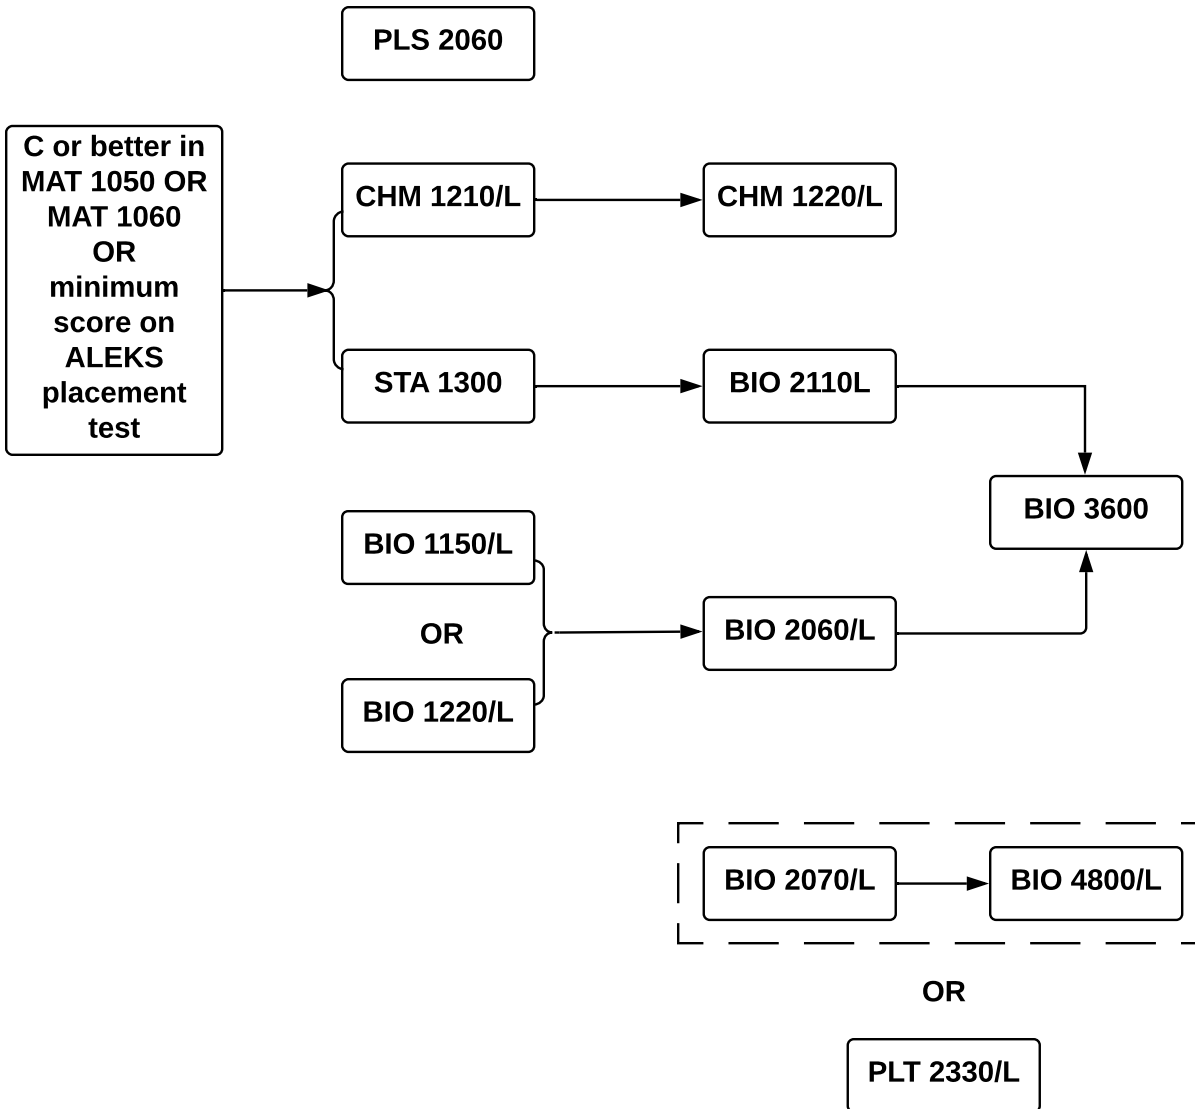

2019-2020
College of Science
Minors

DISCOVERY

The
College of Science

CAL POLY POMONA

Physiology Minor

36 Units

**Additional
12 Units
Advanced Physiology
Electives Required**
Must Include one class from
each of the following four
groups:
- Physiochemical Properties
- Physiology
- Nutrition
- Ergonomics
See Course Offerings

Environmental Health Specialist

Minor

35 Units

**Additional
 Minor Electives Required:
 10 Units
 See Course Offerings**

Botany Minor

26 Units

**Additional
18 Minor Elective Units
Required
See course offerings**

Microbiology Minor

33 Units

Zoology Minor

30 Units

Additional
9 Minor Elective Units required.
See course offerings

Chemistry Minor

25 Units Required

Computer Science Minor