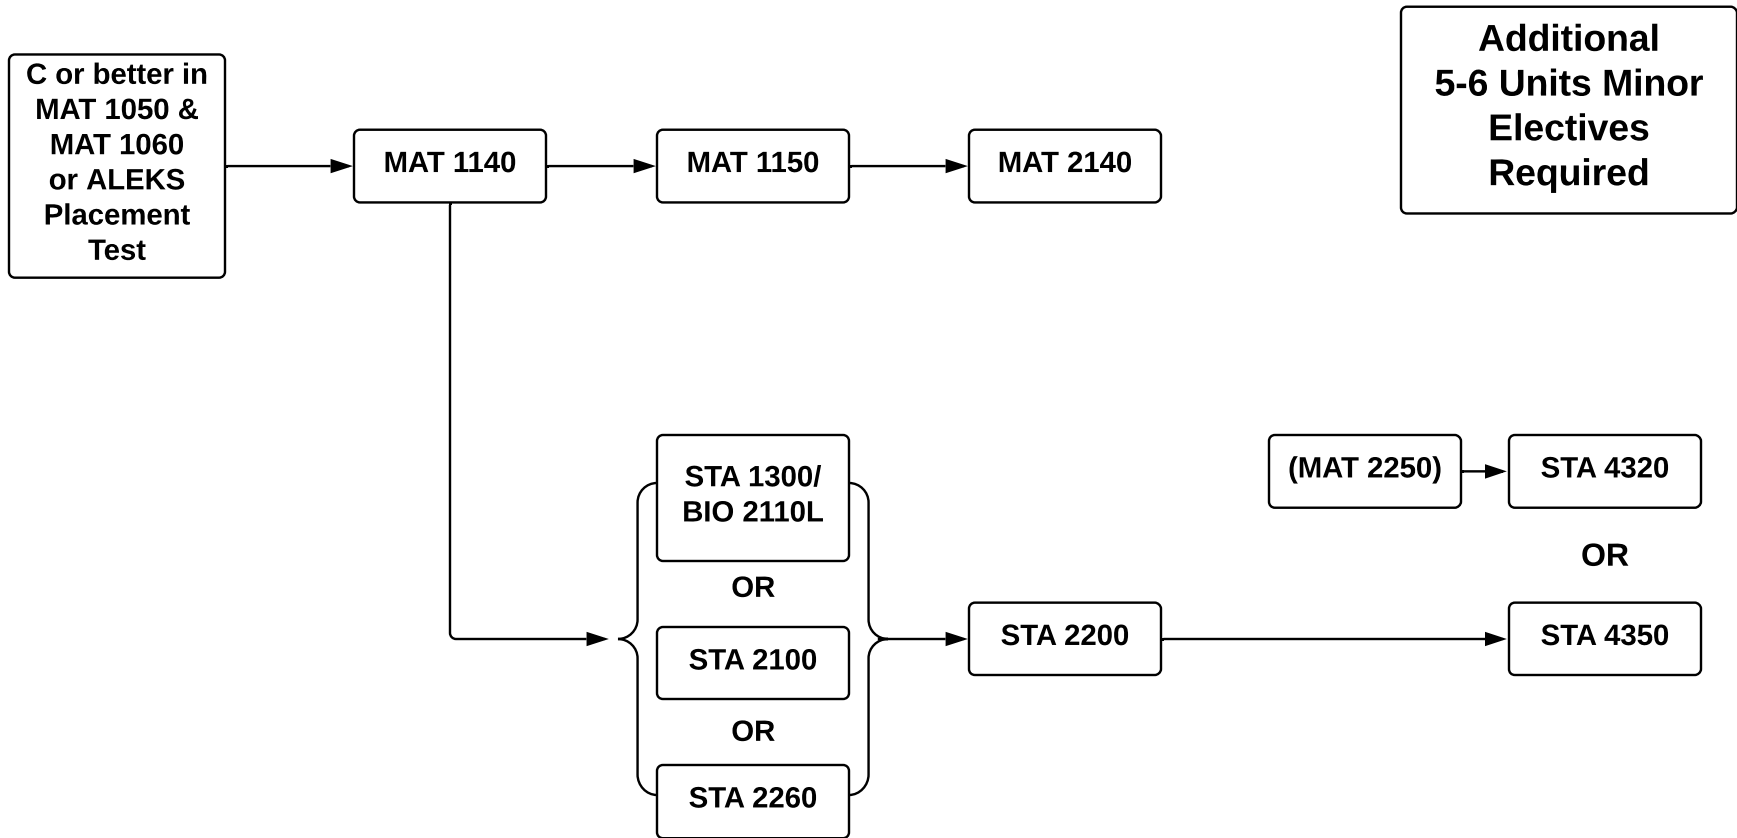

29 Units

Additional
9 Minor Elective Units required.
See course offerings

Geological Sciences

20 Units Required

Minor Required:
8 Units
(In any order)

GSC 1110

GSC 1120

GSC 1510L

GSC 1410L

Additional
12 Units of Minor Electives
3 Units Lower Division GSC Courses
9 Units Upper Division GSC Courses

Mathematics Minor

28 Units Required

Statistics Minor

28 Units Required

Physics Minor

39 Units Required

Astronomy Minor

41 Units Required

Biophysics Minor

47 Units Required