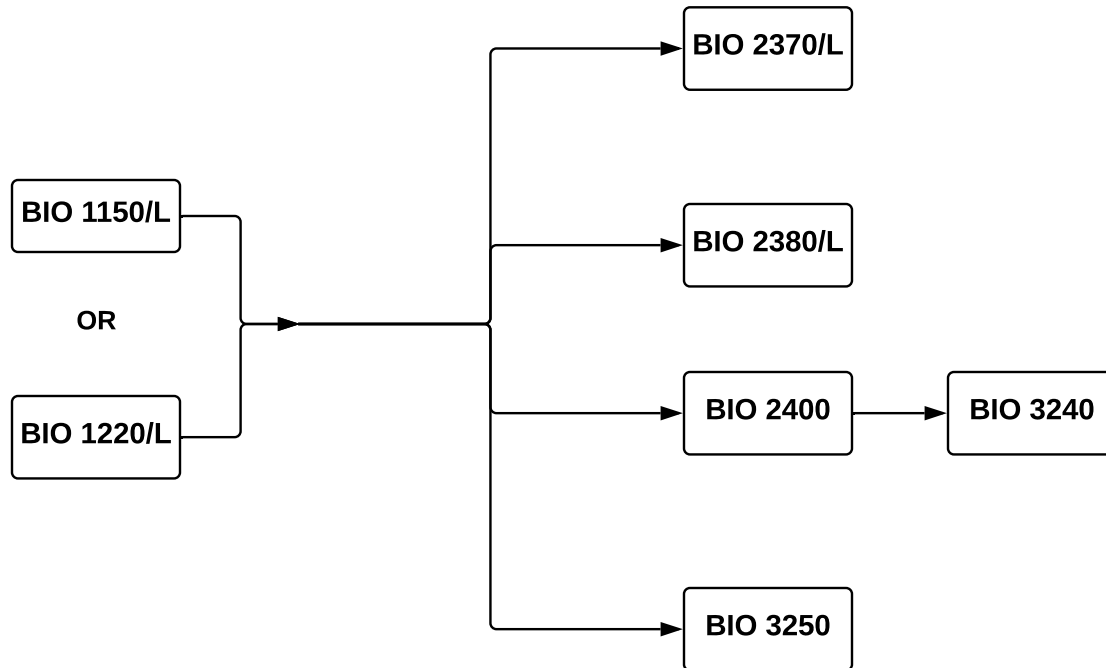

2019-2020
College of Science
Minors

DISCOVERY

The
College of Science

CAL POLY POMONA

Physiology Minor

36 Units

**Additional
12 Units
Advanced Physiology
Electives Required**
Must Include one class from
each of the following four
groups:
- Physiochemical Properties
- Physiology
- Nutrition
- Ergonomics
See Course Offerings

Environmental Health Specialist

Minor

35 Units

**Additional
 Minor Electives Required:
 10 Units
 See Course Offerings**

Botany Minor

26 Units

**Additional
18 Minor Elective Units
Required
See course offerings**

Microbiology Minor

33 Units

Zoology Minor

30 Units

Additional
9 Minor Elective Units required.
See course offerings

Chemistry Minor

25 Units Required

Computer Science Minor