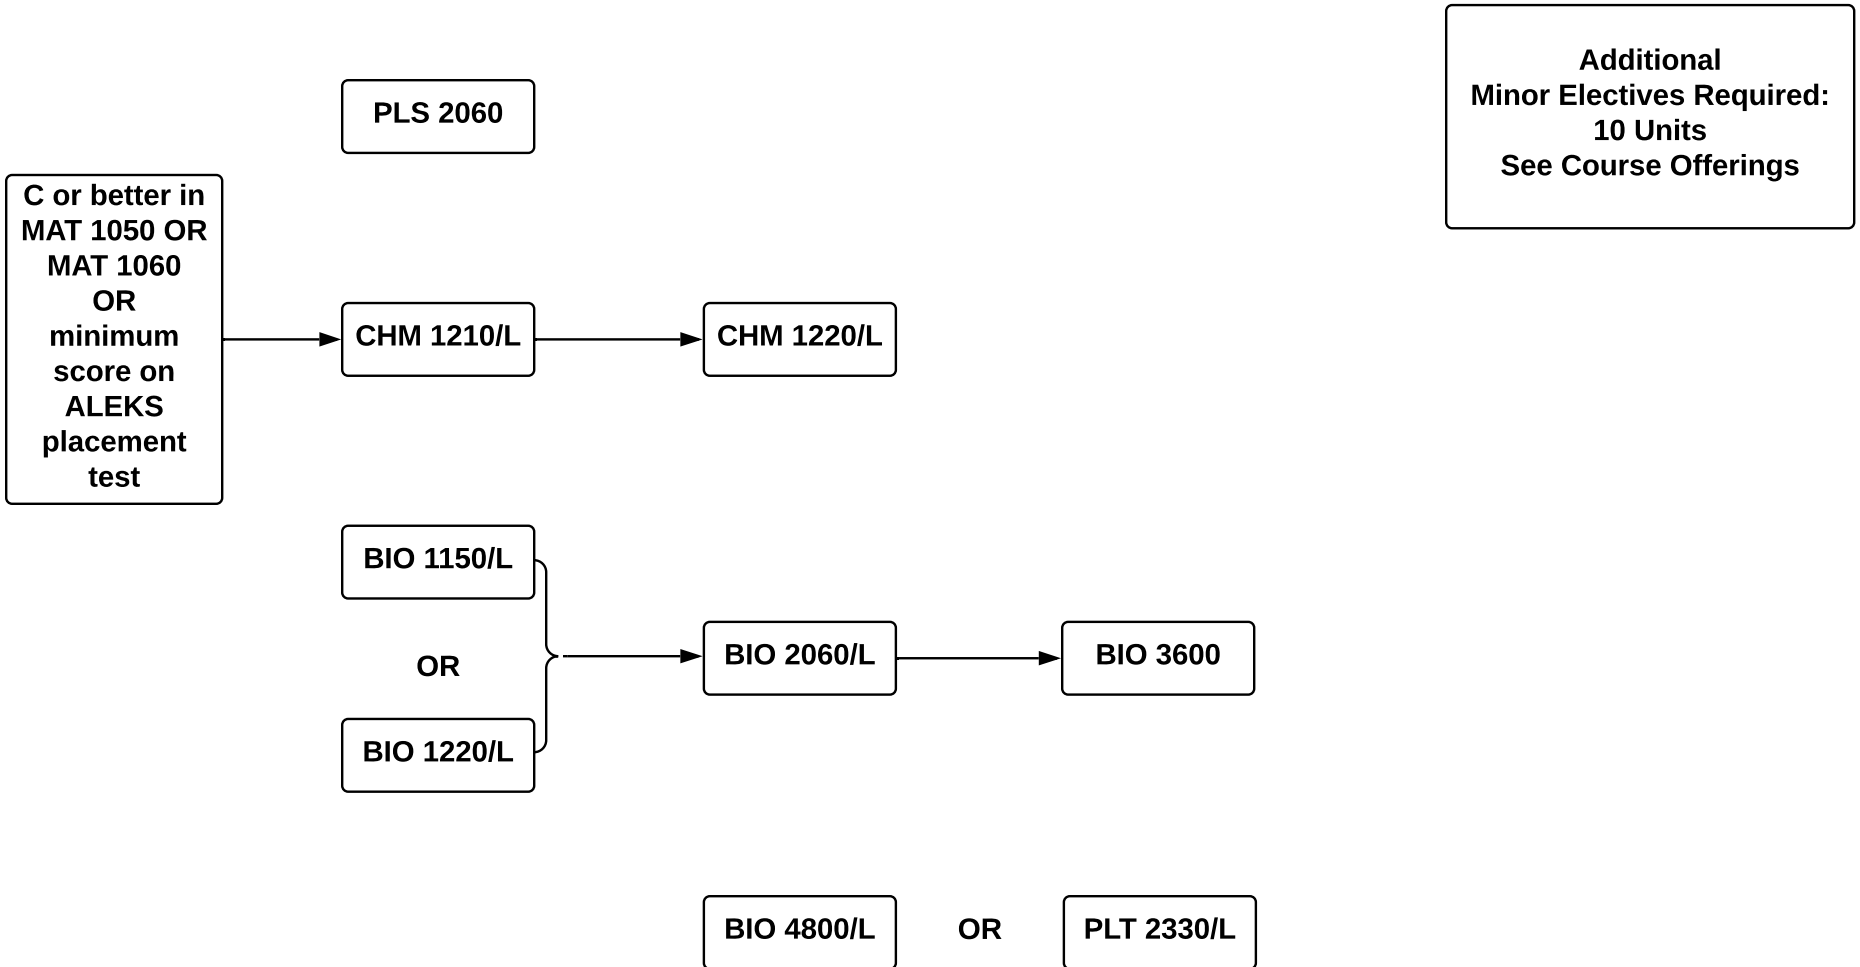

Environmental Health Specialist Minor 35 Units