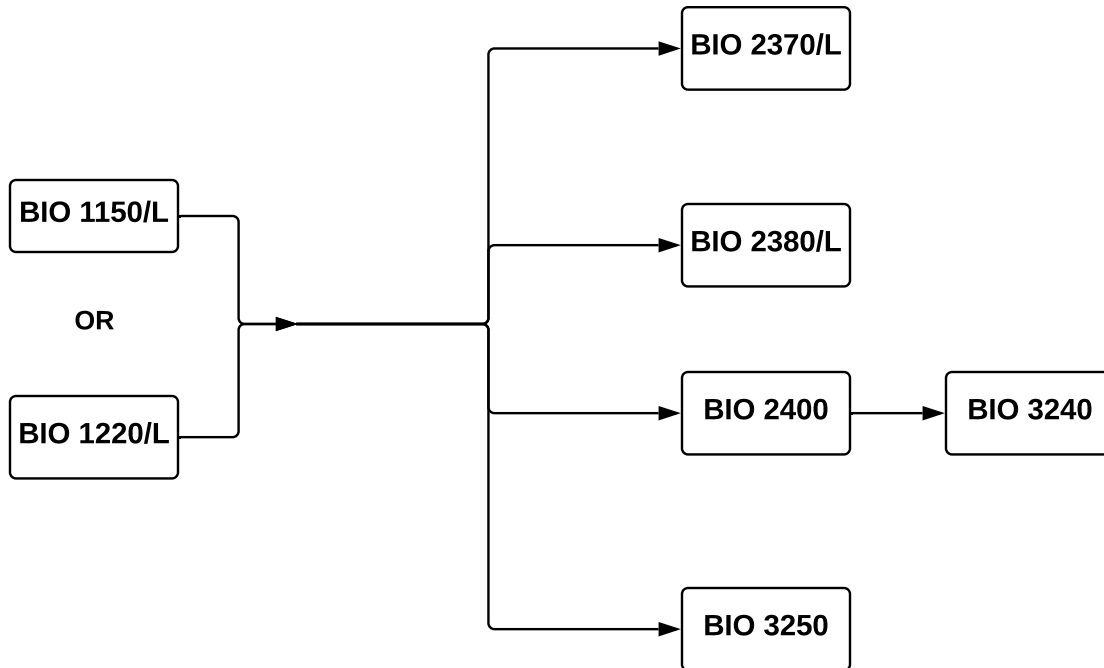

Zoology Minor

30 Units

Additional
9 Minor Elective Units required.
See course offerings