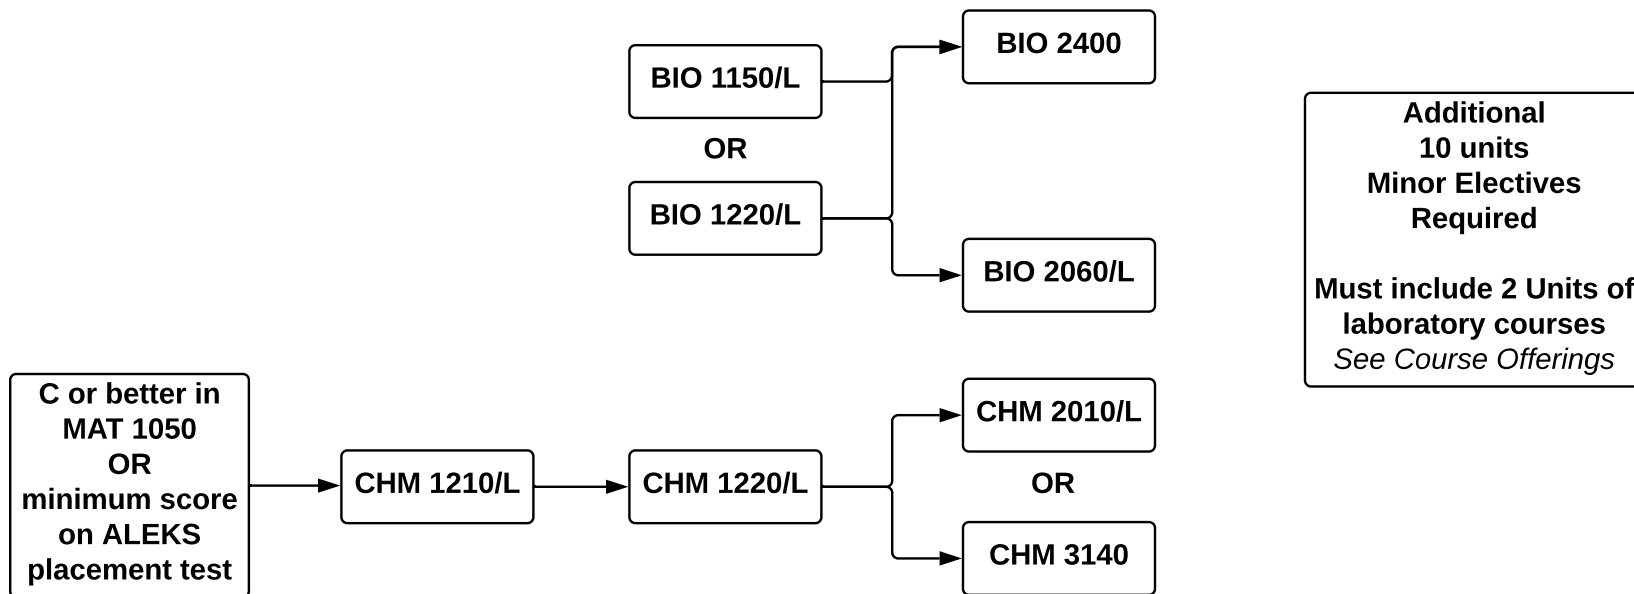

Microbiology Minor

33 Units