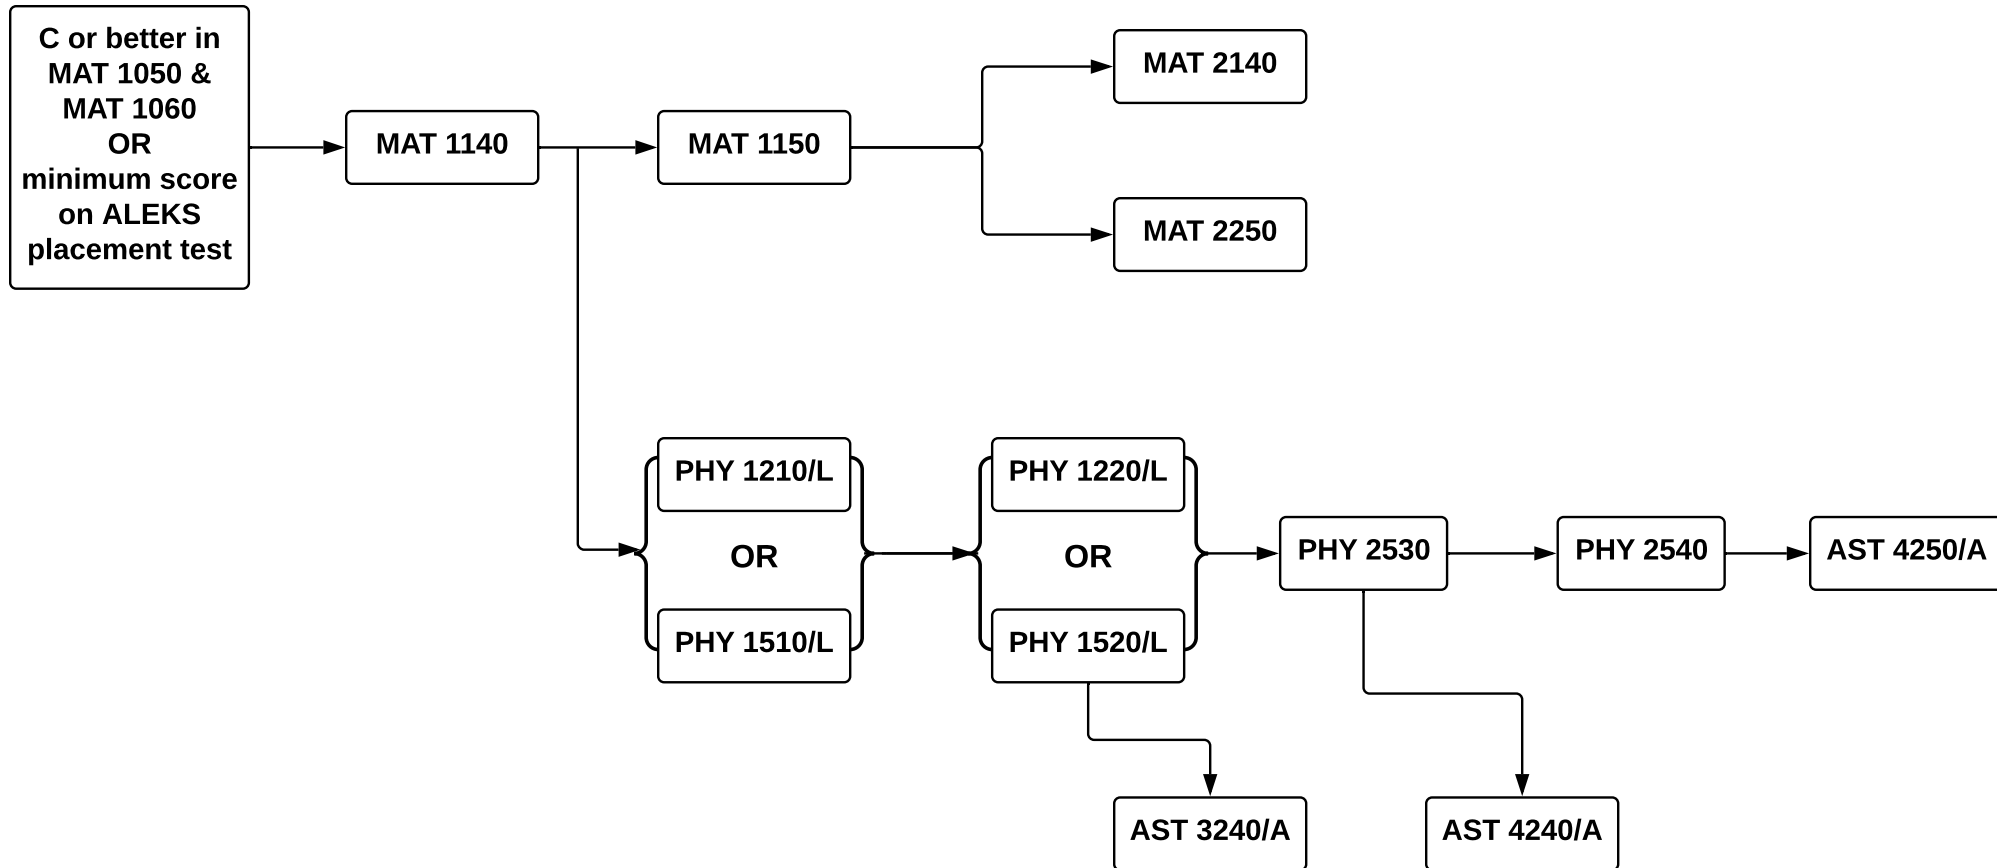

Astronomy Minor

41 Units Required