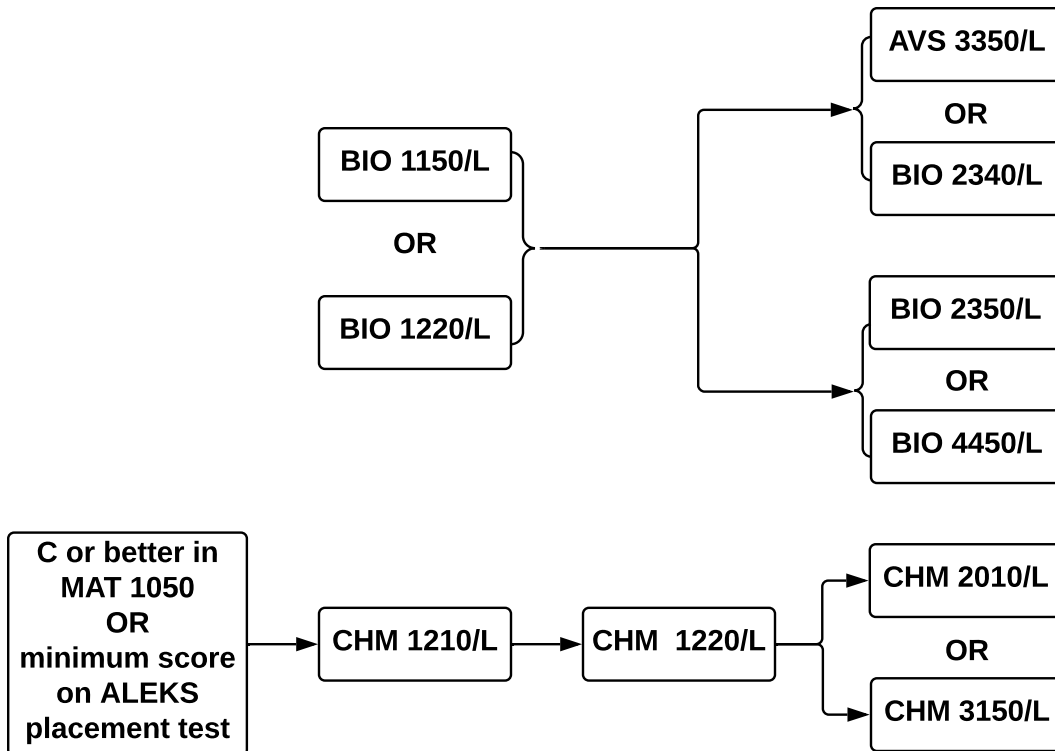

# Physiology Minor

36 Units

**Additional  
12 Units  
Advanced Physiology  
Electives Required**  
Must Include one class from  
each of the following four  
groups:  
- Physiochemical Properties  
- Physiology  
- Nutrition  
- Ergonomics  
See Course Offerings