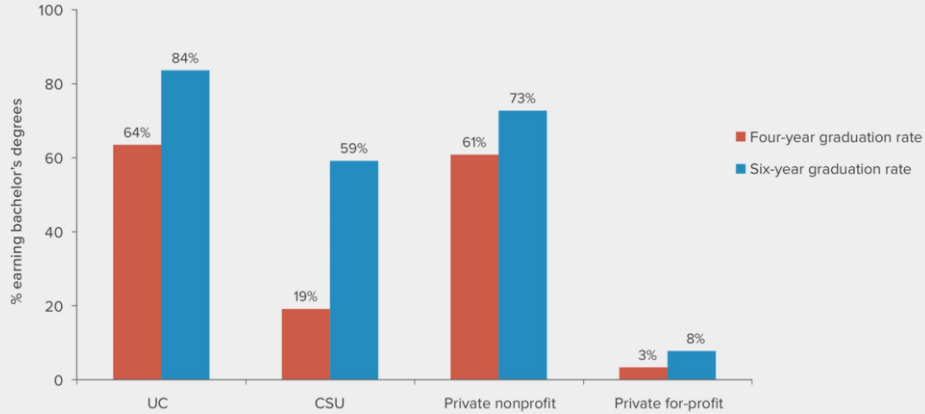

# CSSA- November Plenary

# GI 2025 Symposium & Graduation Rates

MANY STUDENTS TAKE LONGER THAN FOUR YEARS TO EARN BACHELOR'S DEGREES

Student Group	2015	2023	2025 goal
4-year first-time	19%	35%	40%
6-year first-time	57%	62%	70%
2-year transfer	31%	41%	45%
4-year transfer	73%	79%	85%