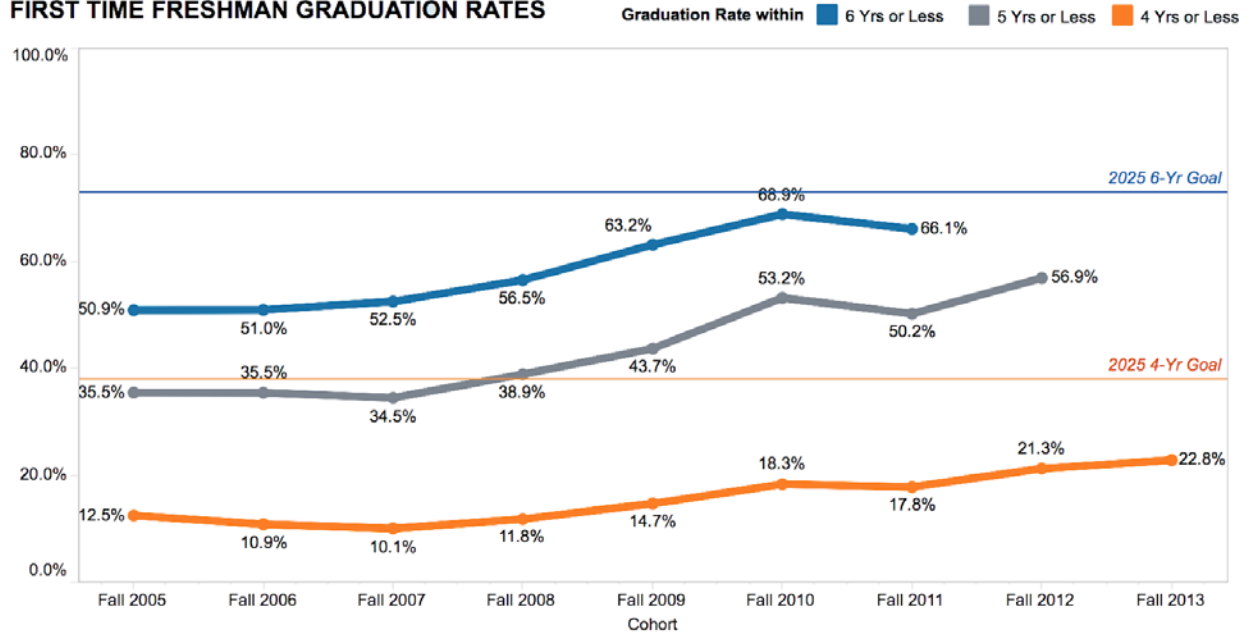

Cal Poly Pomona Graduation Rates

FIRST TIME FRESHMAN GRADUATION RATES

Graduation rates demonstrate that CPP has increased the freshmen 4-year and 6-year graduation rates from 2005 to 2012, and 2005 to 2010, respectively. Source: CPP Tableau Data Analytics Dashboard.

UPPER DIVISION TRANSFER GRADUATION RATES

Graduation rates show that CPP has increased the transfer 2-year and 4-year graduation rates from 2005 to 2014, and 2005 to 2012, respectively. Source: CPP Tableau Data Analytics Dashboard.