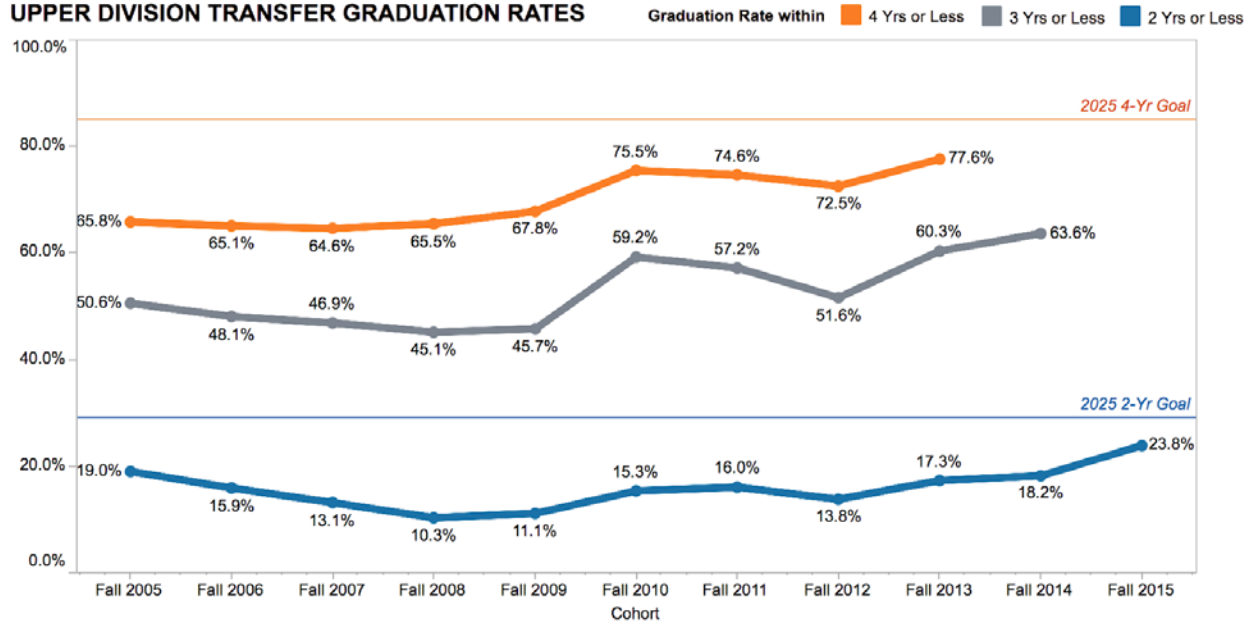

Cal Poly Pomona Graduation Rates

FIRST TIME FRESHMAN GRADUATION RATES

Graduation rates demonstrate that CPP has increased the freshmen 4-year and 6-year graduation rates from 2005 to 2012, and 2005 to 2010, respectively. Source: CPP Tableau Data Analytics Dashboard.

UPPER DIVISION TRANSFER GRADUATION RATES

Graduation rates show that CPP has increased the transfer 2-year and 4-year graduation rates from 2005 to 2014, and 2005 to 2012, respectively. Source: CPP Tableau Data Analytics Dashboard.