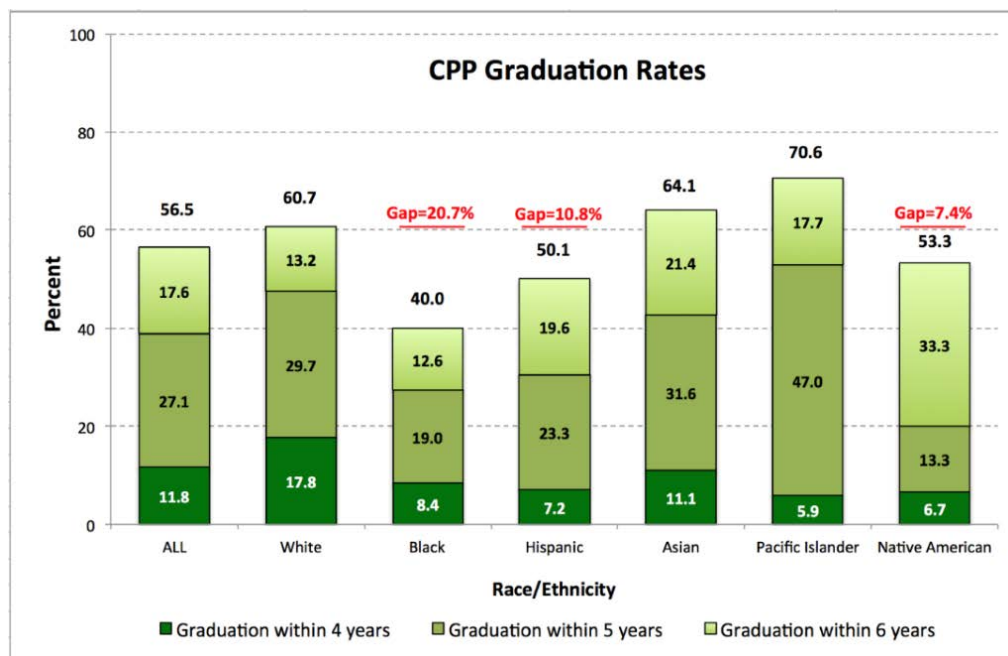

Cal Poly Pomona's URM Graduation Rate and Gap -- National Graduation Rates

Analysis of 2014 four-, five- and six-year graduation rates and gaps nationally and at CPP. Source: U.S. Department of Education, National Center for Education Statistics, Integrated Postsecondary Education Data System (IPEDS) and CPP Tableau Data Analytics Dashboard.