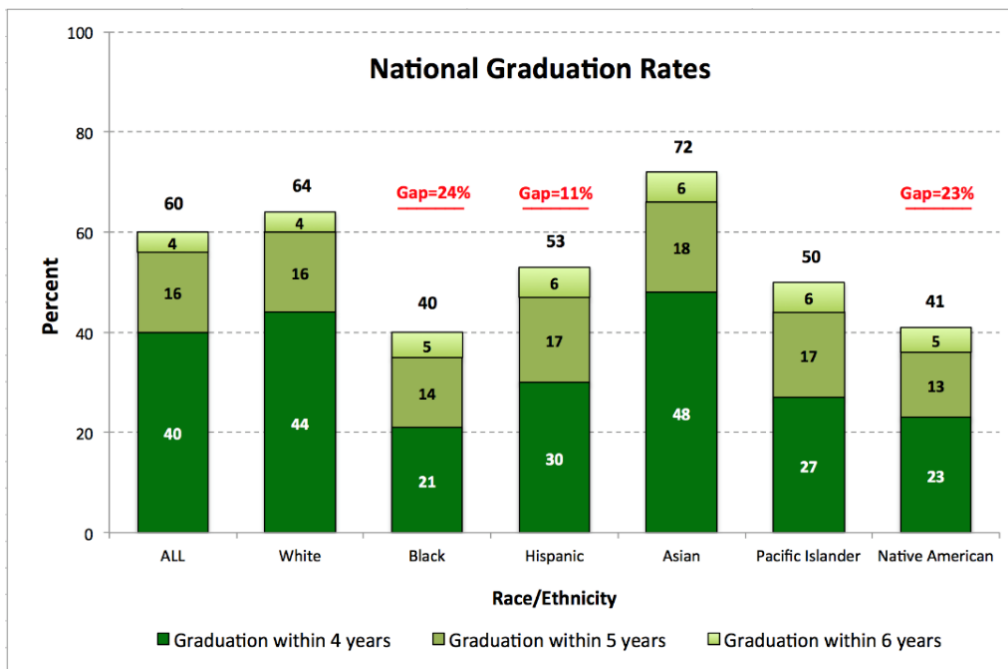

Cal Poly Pomona's URM Graduation Rate and Gap -- National Graduation Rates

Analysis of 2014 four-, five- and six-year graduation rates and gaps nationally and at CPP. Source: U.S. Department of Education, National Center for Education Statistics, Integrated Postsecondary Education Data System (IPEDS) and CPP Tableau Data Analytics Dashboard.