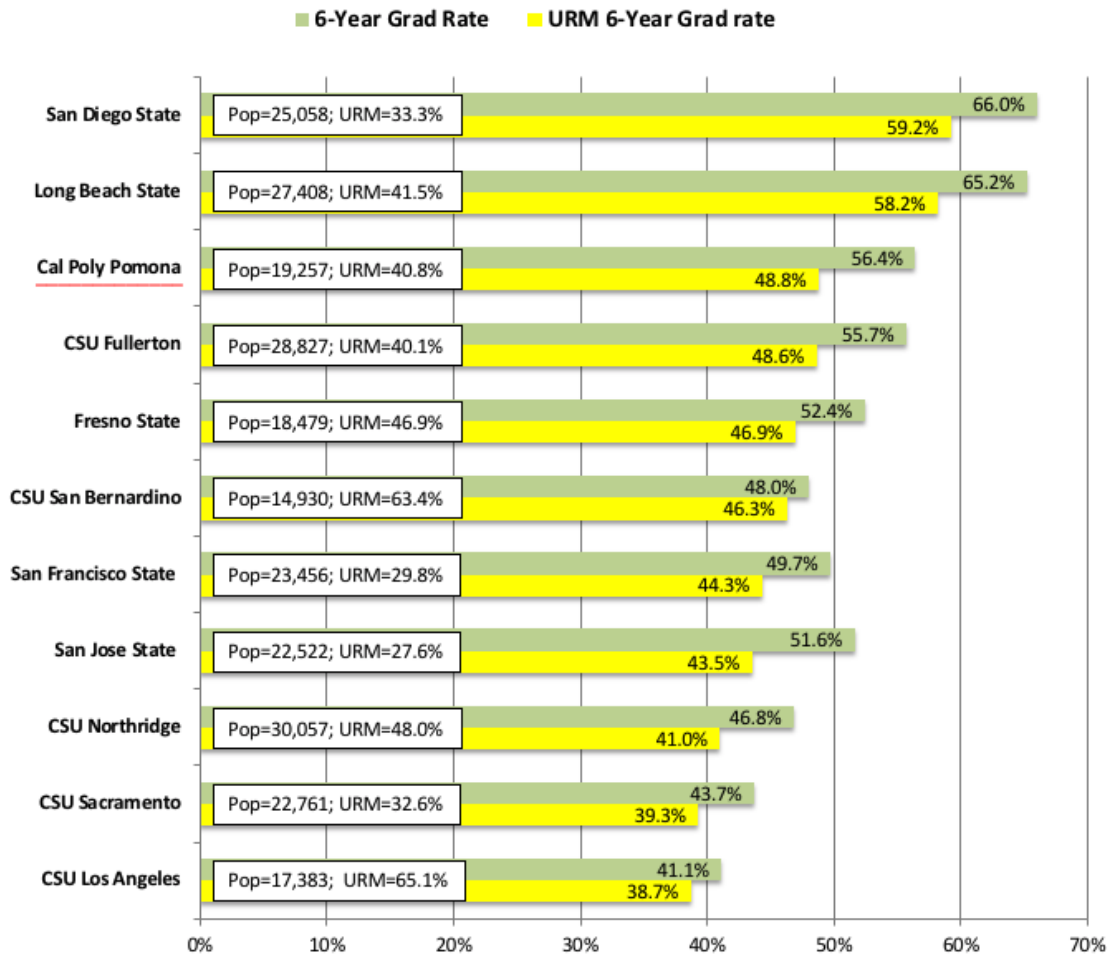

California State Universities: Integrated Postsecondary Education Data System (IPEDS)

The 6-year graduation rates of California State Universities in the IPEDS comparison group for the incoming freshman class of 2008. Inboxes show student population in 2014 and percent URM among population. Cal Poly Pomona is underlined in red. Source: Integrated Postsecondary Education Data System (IPEDS), the federal government’s annual survey of higher education institutions.

The 6-year graduation rates of the 34 campuses identified as a national comparison group by the National Center for Education Statistics in 2014 using IPEDS. Evaluation is done on the incoming freshman class of 2008. Inboxes show student population in 2014 and percent URM among population. Cal Poly Pomona is underlined in red. Source: Integrated Postsecondary Education Data System (IPEDS), the federal government’s annual survey of higher education institutions.