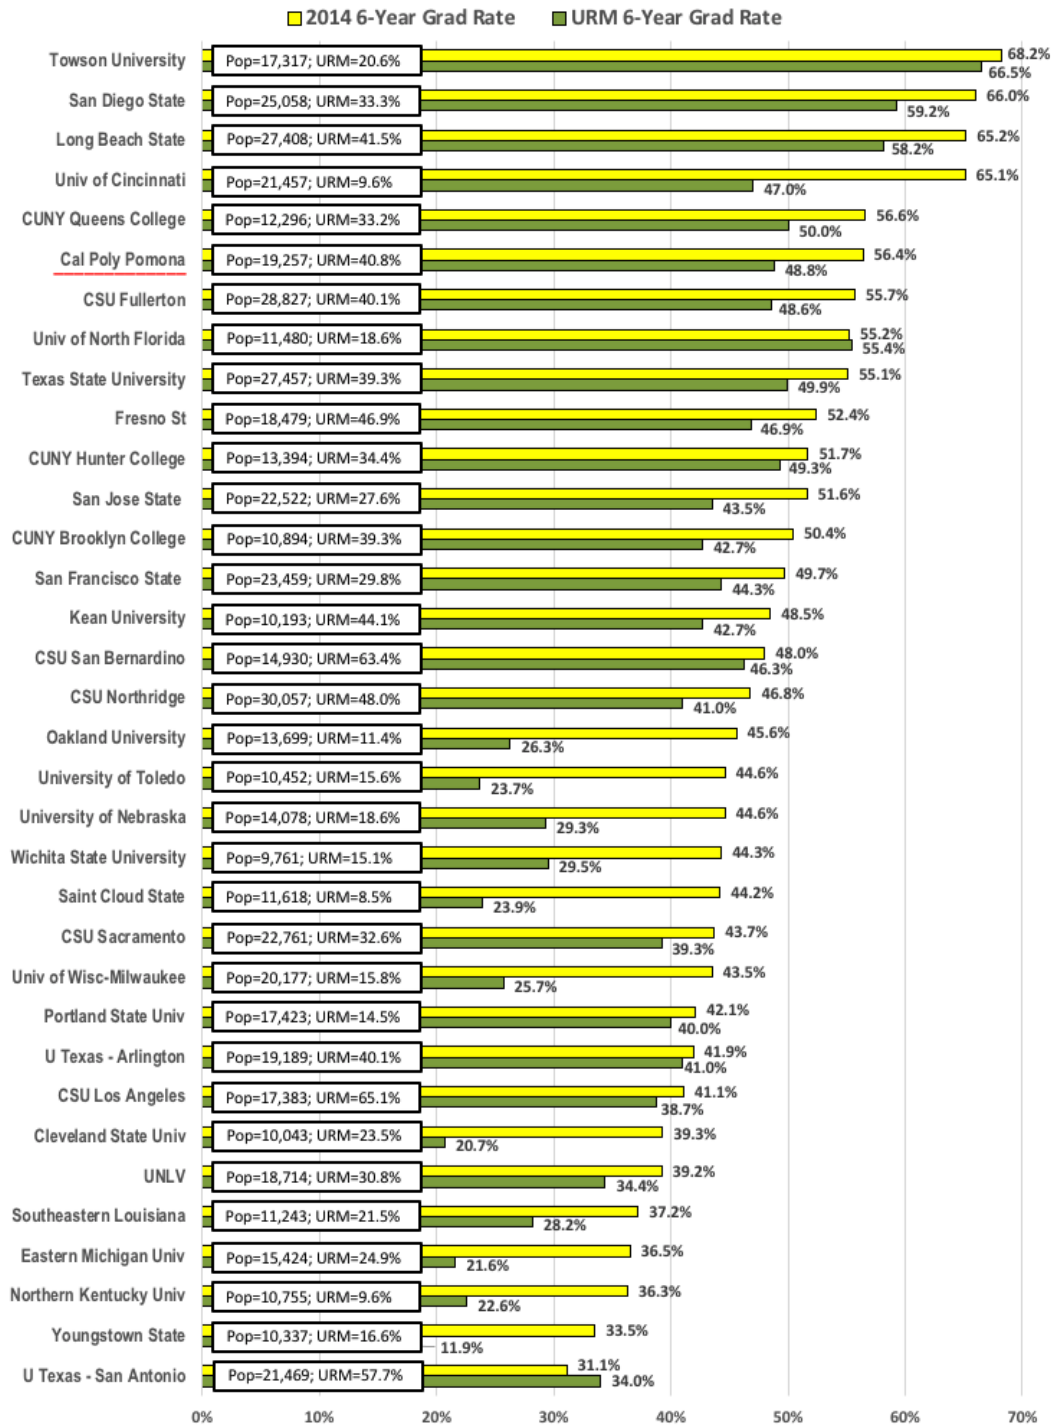

California State Universities: Integrated Postsecondary Education Data System (IPEDS)

The 6-year graduation rates of California State Universities in the IPEDS comparison group for the incoming freshman class of 2008. Inboxes show student population in 2014 and percent URM among population. Cal Poly Pomona is underlined in red. Source: Integrated Postsecondary Education Data System (IPEDS), the federal government’s annual survey of higher education institutions.

The 6-year graduation rates of the 34 campuses identified as a national comparison group by the National Center for Education Statistics in 2014 using IPEDS. Evaluation is done on the incoming freshman class of 2008. Inboxes show student population in 2014 and percent URM among population. Cal Poly Pomona is underlined in red. Source: Integrated Postsecondary Education Data System (IPEDS), the federal government’s annual survey of higher education institutions.