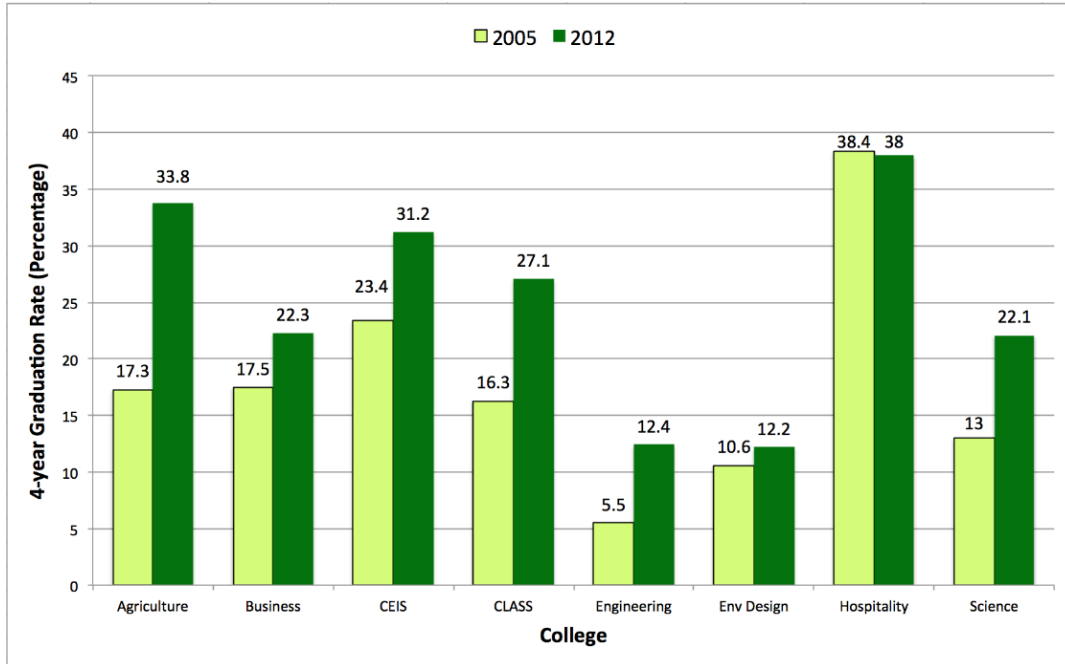

## College Graduation Rates

The increase in 4-year graduation rates for the eight academic colleges at CPP for the incoming freshmen classes of 2005 and in 2012. CEIS: College of Education and Integrative Studies; CLASS: College of Letters, Arts and Social Sciences. Source: CPP Tableau Data Analytics Dashboard.

The increase in 6-year graduation rates for the eight academic colleges at CPP for the incoming freshmen classes of 2005 and in 2010. CEIS: College of Education and Integrative Studies; CLASS: College of Letters, Arts and Social Sciences. Source: CPP Tableau Data Analytics Dashboard.