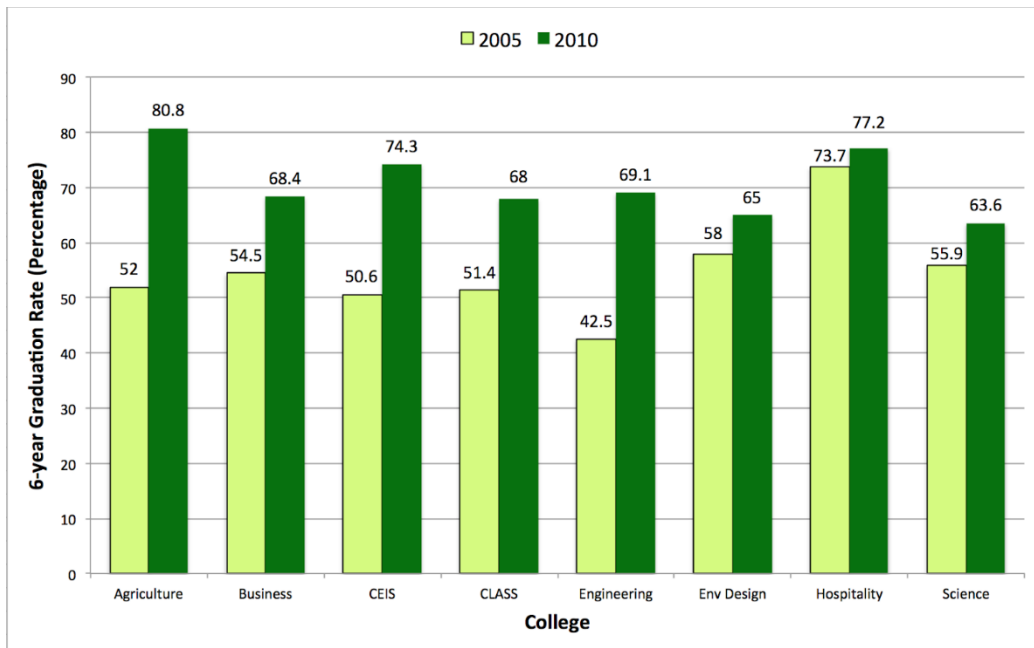

## College Graduation Rates

The increase in 4-year graduation rates for the eight academic colleges at CPP for the incoming freshmen classes of 2005 and in 2012. CEIS: College of Education and Integrative Studies; CLASS: College of Letters, Arts and Social Sciences. Source: CPP Tableau Data Analytics Dashboard.

The increase in 6-year graduation rates for the eight academic colleges at CPP for the incoming freshmen classes of 2005 and in 2010. CEIS: College of Education and Integrative Studies; CLASS: College of Letters, Arts and Social Sciences. Source: CPP Tableau Data Analytics Dashboard.