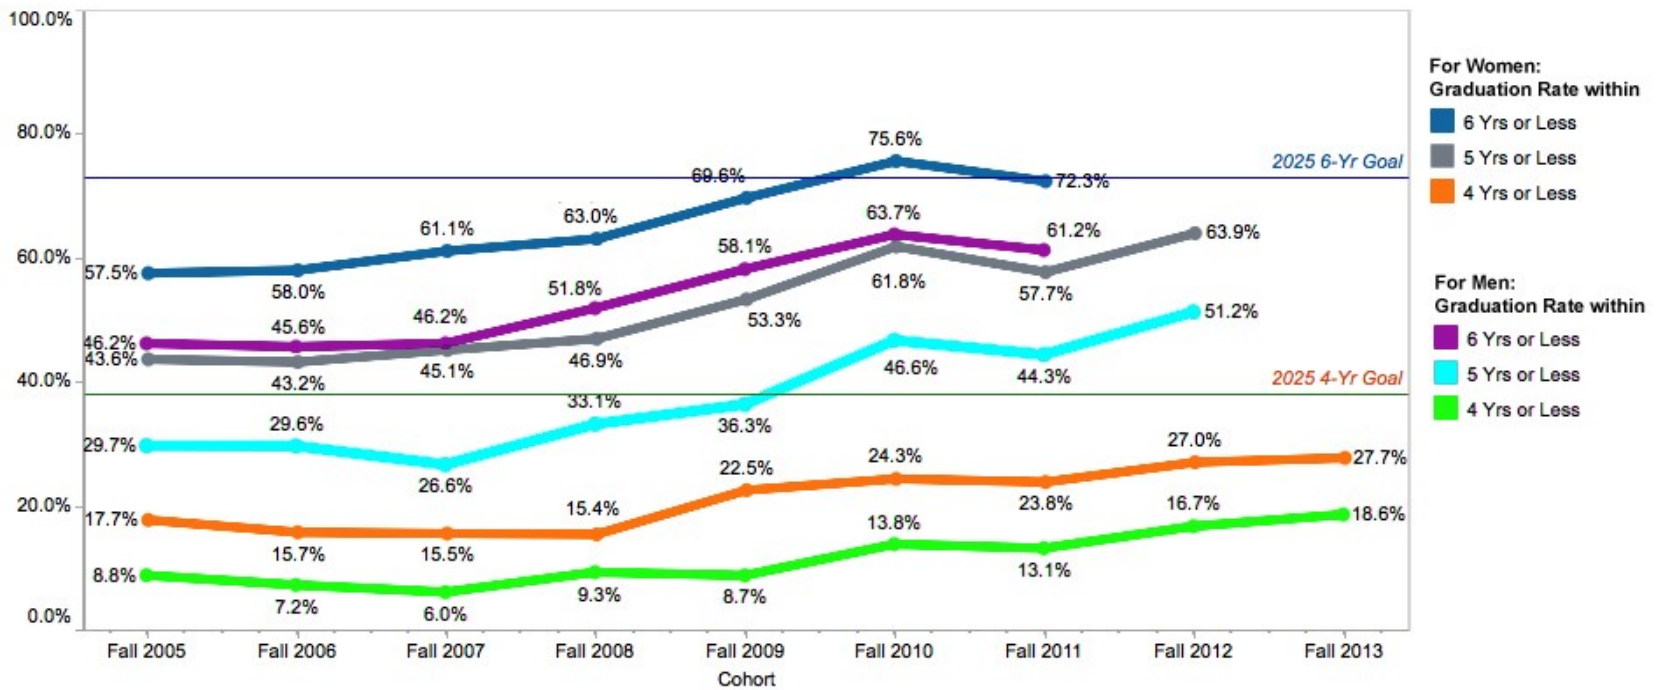

CPP Graduation Rates: Men v. Women (2005-2013)

FIRST TIME FRESHMEN GRADUATION: WOMEN & MEN

The 6-year graduation rates of men and women from the incoming class of 2005 to 2013. Women demonstrated a significantly higher 4-, 5-, and 6-year graduation rate. Source: CPP Tableau Data Analytics Dashboard.