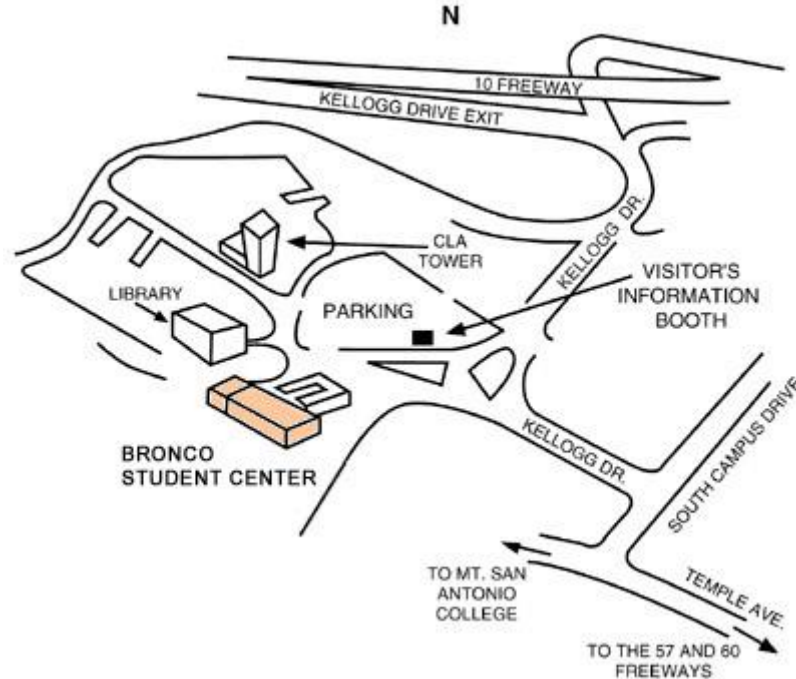

Driving Directions: Getting to Bronco Student Center (BSC), Ursa Minor Room

Coming on 10 FYW (San Bernardino Freeway)

Exit: Kellogg Drive.

Coming East, turn right at the end of the exit ramp.

Coming West, turn left at the end of the exit ramp.

Continue on Kellogg Drive past University Drive and Red Gum Lane till you get to the Parking Kiosk (also known as the Visitor's Information Booth) will come on your right. It is located in Lot C.

Coming on 57 FWY (Orange Freeway)

Exit: Temple Ave.

Coming North, turn left at the top of the exit ramp.

Coming South, turn right at the end of the exit ramp.

Continue on Temple Ave. going over railroad tracks, and past Valley Blvd.

Turn right at South Campus Drive signal.

Turn left at Kellogg Drive signal.

Continue till you get to the parking kiosk (also known as the Visitor's Information Booth) will come on your left. It is located in Lot C

Bronco Student Center (BSC) is a short walk from parking lot C.