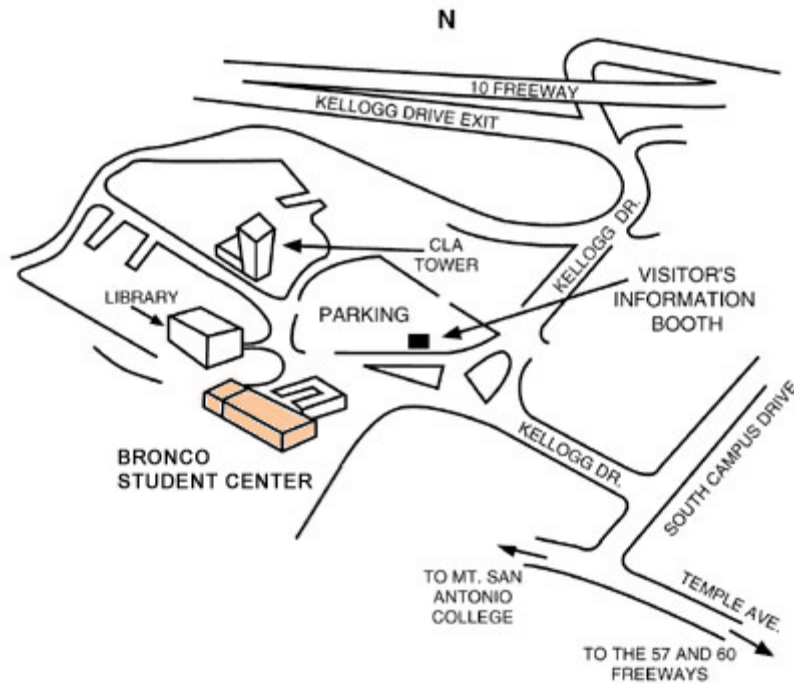

Directions to Cal Poly Pomona, Bronco Student Center (BSC)

Cal Poly Pomona

Bronco Student Center (BSC), Centaurus Room

3801 West Temple Avenue

Pomona, California 91768

The campus has easy access from 10 and 57 Freeways.

The event room, CENTAURUS, is located on the first floor of the Bronco Student Center (BSC)-- a short walk from the Parking Booth located in the main parking lots C & D. *Please inquire at the Parking Booth how to get to the BSC. Due to construction activity, the pathway to the BSC is along a fence.*

- **From 10 San Bernardino Freeway**

1. Exit: Kellogg Drive
2. Coming East, turn right at the end of the exit ramp.
3. Coming West, turn left at the end of the exit ramp.
4. Continue on Kellogg Drive past University Drive and Red Gum Lane till you get to the parking booth and park as directed by the attendant at the booth. **Campus Parking is \$5**

- **From 57 Orange Freeway**

1. Exit: Temple Ave.
2. Coming North, turn left at the top of the exit ramp.
3. Coming South, turn right at the end of the exit ramp.
4. Continue on Temple Ave. going over railroad tracks, past Valley Blvd.
5. Turn right at South Campus Drive signal.
6. Turn left at Kellogg Drive signal.
7. Continue till you get to the parking booth and park as directed by the attendant at the booth. **Campus Parking is \$5**