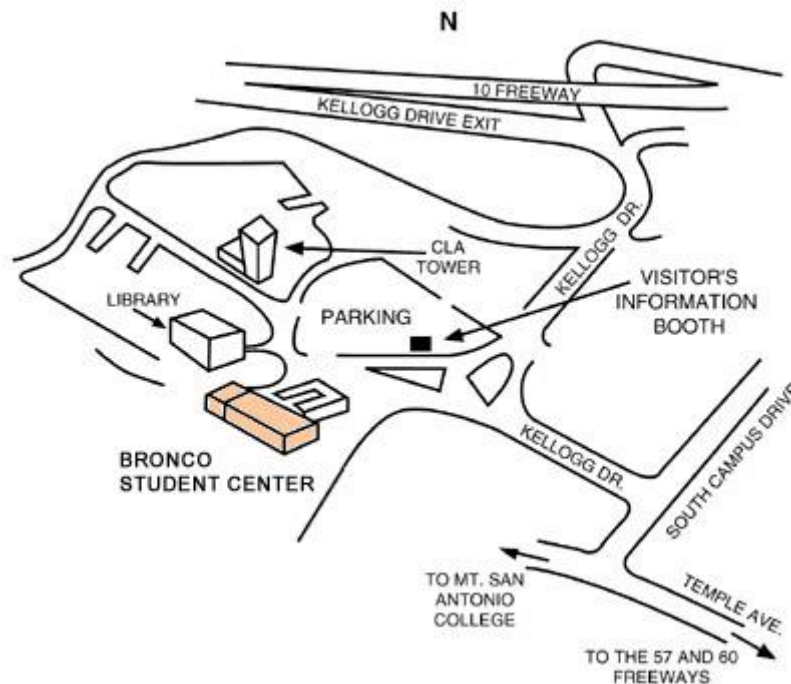

**Driving Directions: Getting to Cal Poly Pomona
3801 West Temple Avenue
Pomona, CA 91768
Bronco Student Center**

Coming on 10 FYW (San Bernardino Freeway)

Exit: Kellogg Drive.

Coming East, turn right at the end of the exit ramp.

Coming West, turn left at the end of the exit ramp.

Continue on Kellogg Drive past University Drive and Red Gum Lane till you get to the **Visitor's Information Booth or the Parking Kiosk** (comes on your right).

Coming on 57 FWY (Orange Freeway)

Exit: Temple Ave.

Coming North, turn left at the top of the exit ramp.

Coming South, turn right at the end of the exit ramp.

Continue on Temple Ave. going over railroad tracks, and past Valley Blvd.

Turn right at South Campus Drive signal.

Turn left at Kellogg Drive signal.

Continue till you get to the **Visitor's Information Booth or the Parking Kiosk** (comes on your left).

The Bronco Student Center is a short walk from **Parking Lot C**. *Ursa Major is located on the second floor* of the Bronco Student Center.