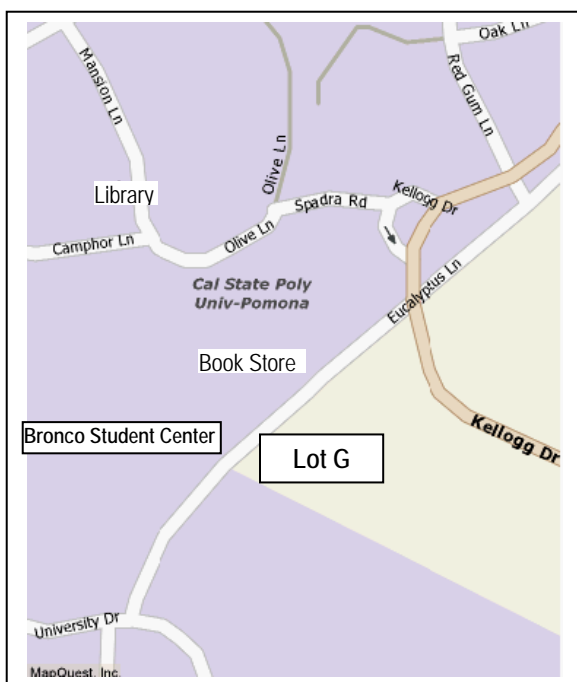

Bronco Student Center
Cal Poly Pomona University
3801 West Temple Avenue
Pomona, CA 91768

Directions to Parking Lot G, located off Eucalyptus Lane

Courtesy parking for the event has been arranged at Lot G. Within Lot G, DO NOT park in any specially marked slots such as Medical or Service Parking, or you may get a citation.

From 10 Freeway

Exit on Kellogg Drive. Go a short distance to Red Gum Lane. Turn left, and immediately turn right on Eucalyptus Lane. You will go past an underpass; Lot G will be on your left.

From 57 Freeway

Exit on Temple Ave. (If coming south on 57, turn right on exit. If coming north on 57, turn left on exit.

Turn right on University Ave. signal. Continue *past* a parking lot and a service road you will see on the right.

Turn right on Eucalyptus Lane. (You will see a sign pointing to the Bookstore).

From 210 Freeway

Take 57 South, and follow the directions from above.

From 60 Freeway

Take 57 north, and follow the directions from above.