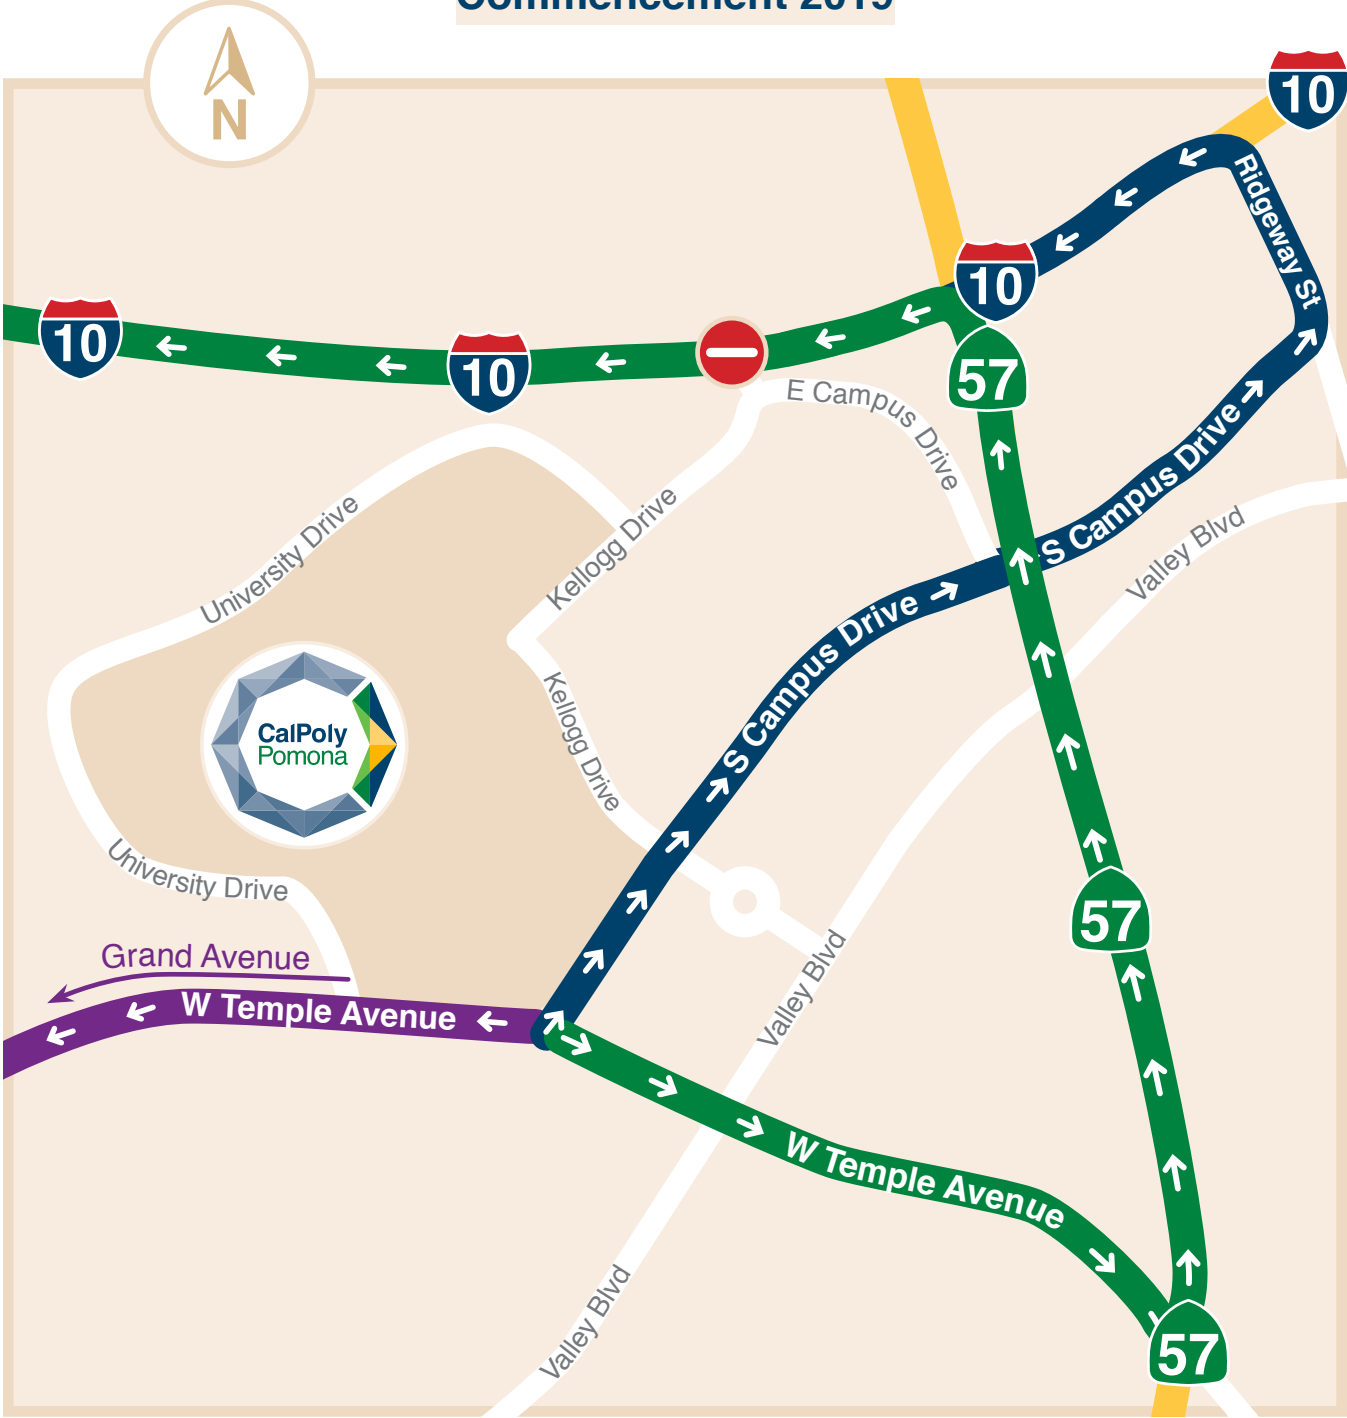

# Commencement 2019

## How to get on the I-10 West

- Temple Avenue to CA-57 North, exit at I-10
- Temple Avenue to Grand Avenue to I-10

- South Campus Drive, turn left onto Ridgeway Street, left onto I-10

[www.cpp.edu/compass](http://www.cpp.edu/compass)