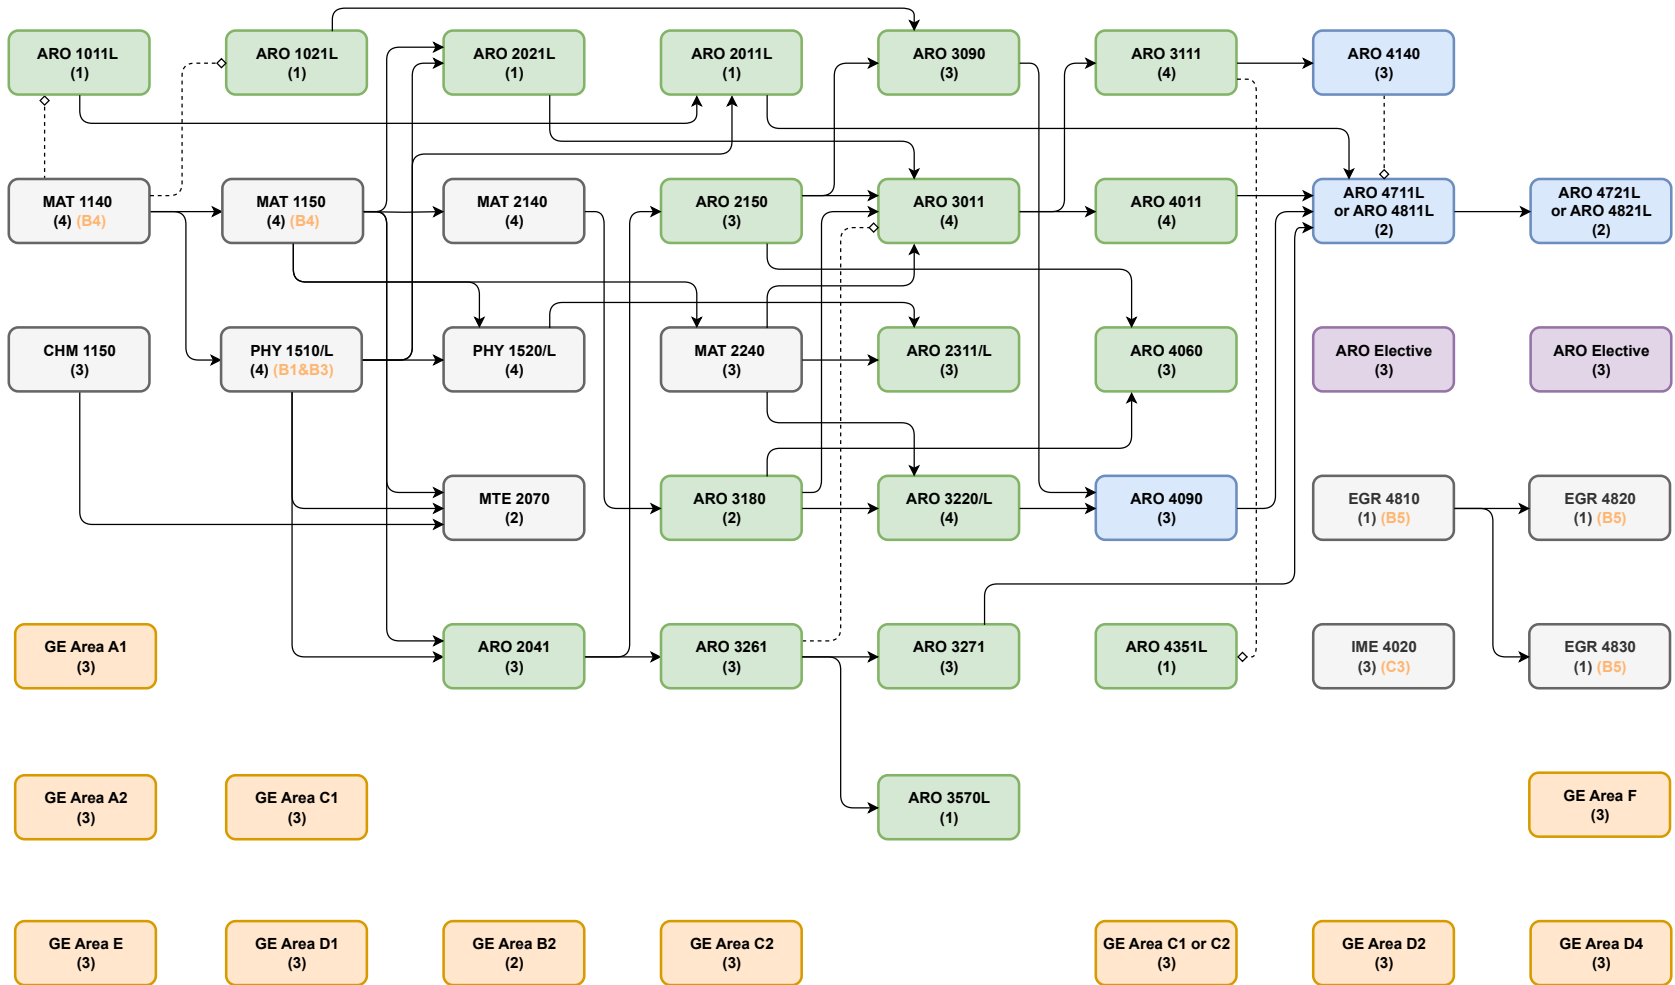

CALIFORNIA STATE POLYTECHNIC UNIVERSITY, POMONA

AEROSPACE ENGINEERING CURRICULUM FLOWCHART 2023-24 AERONAUTICS EMPHASIS

Year	FRESHMAN		SOPHOMORE		JUNIOR		SENIOR	
	FALL	SPRING	FALL	SPRING	FALL	SPRING	FALL	SPRING

Units:								
Total 127	(17)	(15)	(16)	(15)	(18)	(18)	(15)	(13)

CALIFORNIA STATE POLYTECHNIC UNIVERSITY, POMONA

AEROSPACE ENGINEERING CURRICULUM FLOWCHART 2023-24 ASTRONAUTICS EMPHASIS

Year	FRESHMAN		SOPHOMORE		JUNIOR		SENIOR	
	FALL	SPRING	FALL	SPRING	FALL	SPRING	FALL	SPRING

Units:								
Total 127	(17)	(15)	(16)	(15)	(18)	(18)	(15)	(13)