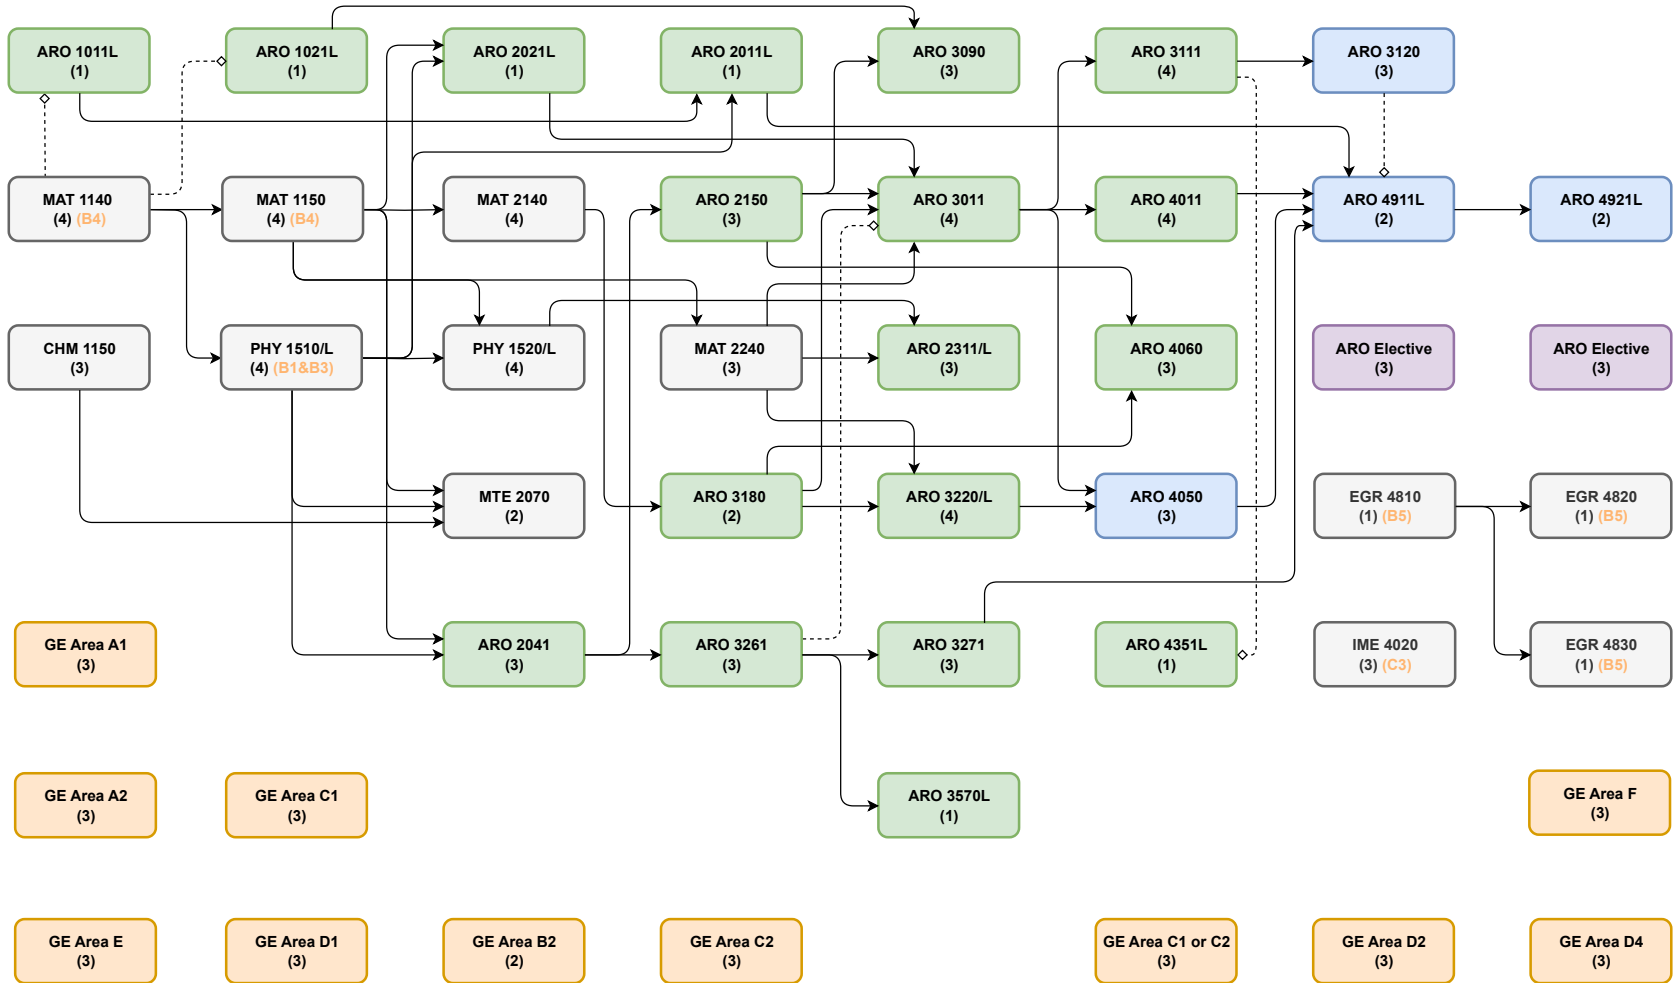

CALIFORNIA STATE POLYTECHNIC UNIVERSITY, POMONA

AEROSPACE ENGINEERING CURRICULUM FLOWCHART 2023-24 AERONAUTICS EMPHASIS

Year	FRESHMAN		SOPHOMORE		JUNIOR		SENIOR	
	FALL	SPRING	FALL	SPRING	FALL	SPRING	FALL	SPRING

Units:								
Total 127	(17)	(15)	(16)	(15)	(18)	(18)	(15)	(13)

CALIFORNIA STATE POLYTECHNIC UNIVERSITY, POMONA

AEROSPACE ENGINEERING CURRICULUM FLOWCHART 2023-24 ASTRONAUTICS EMPHASIS

Year	FRESHMAN		SOPHOMORE		JUNIOR		SENIOR	
	FALL	SPRING	FALL	SPRING	FALL	SPRING	FALL	SPRING

Units:								
Total 127	(17)	(15)	(16)	(15)	(18)	(18)	(15)	(13)