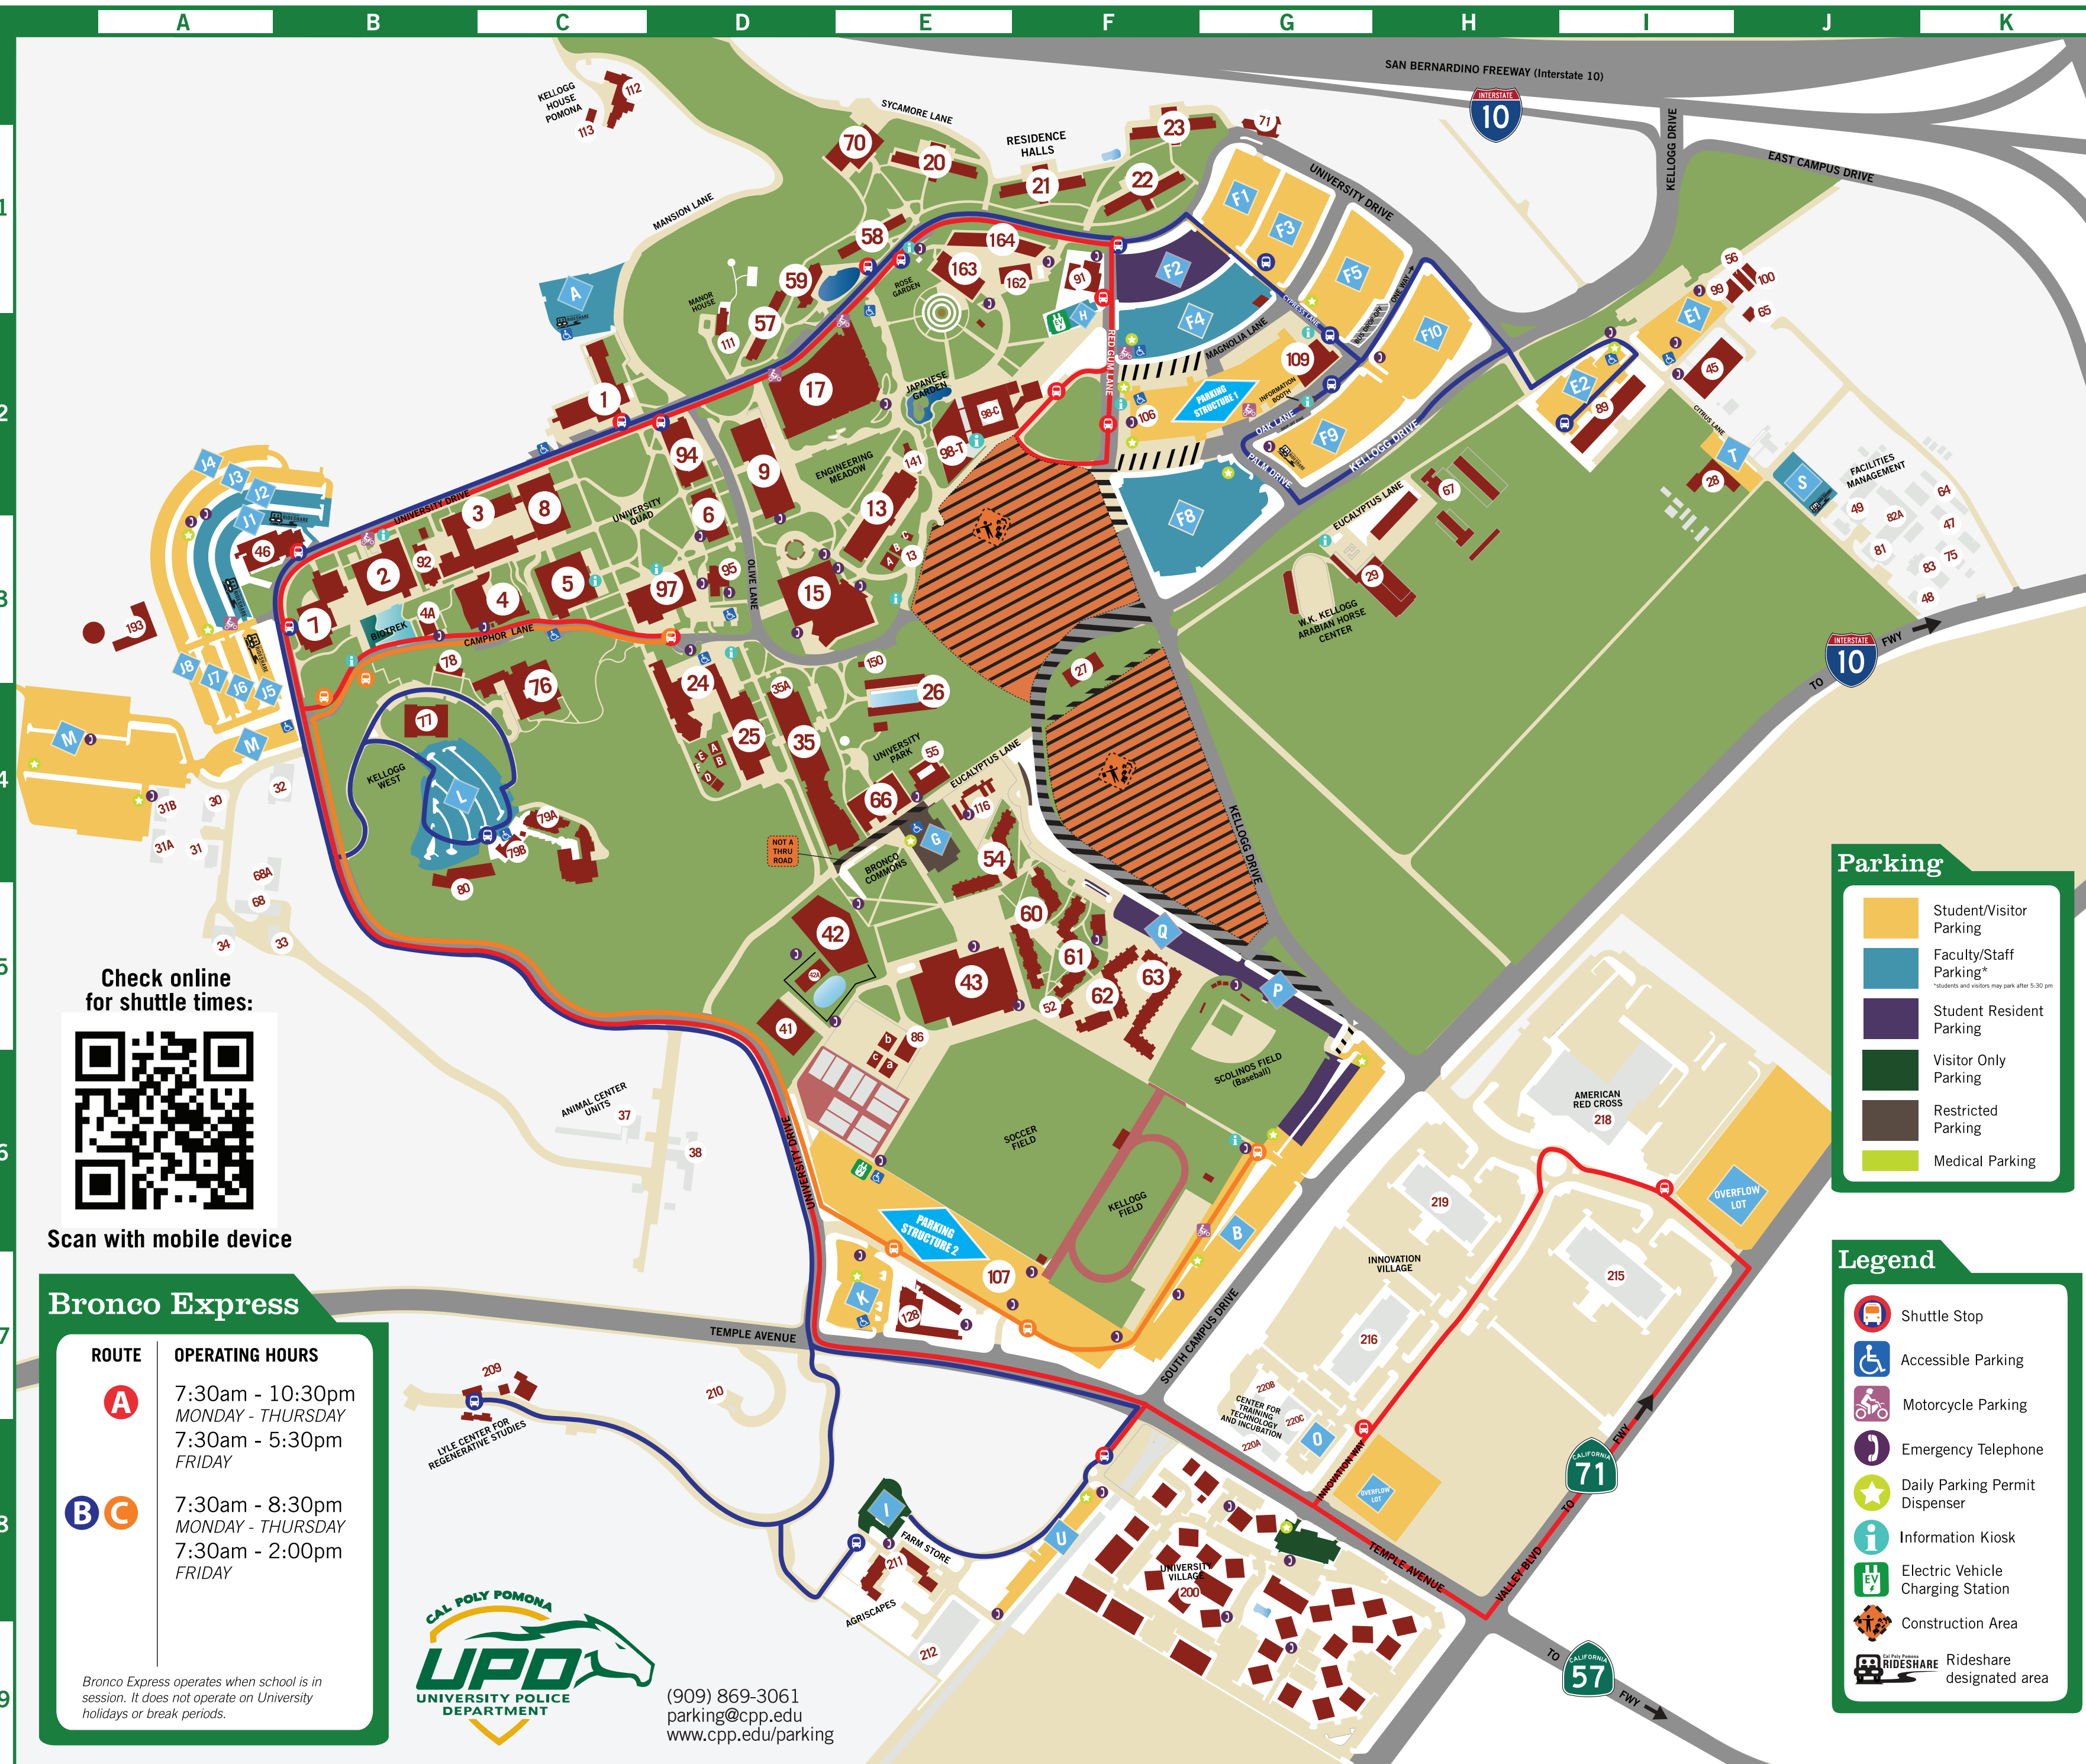

### Parking

- Student/Visitor Parking
- Faculty/Staff Parking\*
- Student Resident Parking
- Visitor Only Parking
- Restricted Parking
- Medical Parking

\*Students and visitors may park after 5:30 pm

### Legend

- Shuttle Stop
- Accessible Parking
- Motorcycle Parking
- Emergency Telephone
- Daily Parking Permit Dispenser
- Information Kiosk
- Electric Vehicle Charging Station
- Construction Area
- Rideshare designated area

Check online for shuttle times:

Scan with mobile device

## Bronco Express

ROUTE	OPERATING HOURS
<b>A</b>	7:30am - 10:30pm MONDAY - THURSDAY 7:30am - 5:30pm FRIDAY
<b>B C</b>	7:30am - 8:30pm MONDAY - THURSDAY 7:30am - 2:00pm FRIDAY

Bronco Express operates when school is in session. It does not operate on University holidays or break periods.